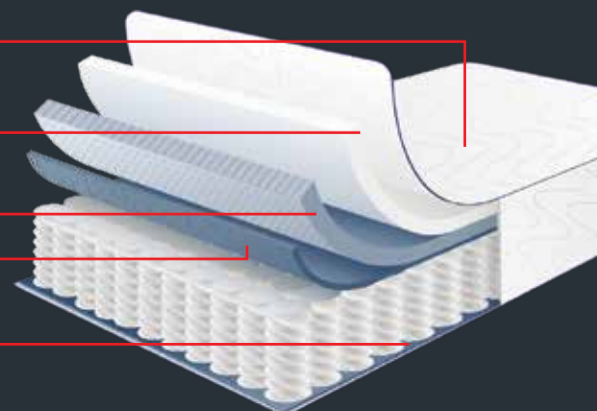

# His & Hers

SPINAL ARCH SUPPORT  
THAT RUNS TOP TO BOTTOM  
& NOT ACROSS SPINE FOR  
PERFECT POSTURE MANAGEMENT

FOAM PACKED POCKET  
SPRINGS LAYERED WITH  
**MOISTECH™ FABRIC**  
RESULT IN PLUSH & SUPERIOR  
CENTRAL FULCRUM SUPPORT  
FOR EASY SLEEP

Each spring is positioned to reduce weight pressure separately while balancing the mattress to the wrap-around contours of your spinal cord.

- TOP QUILT:** PREMIUM FOAM  
QUILTED MOISTECH™ FABRIC
- PILLOW TOP LAYER:** JUTE TOUCH FABRIC  
FOR PILLOWTOP
- COMFORT LAYER:** SUPPORT FOAM | SOFT FOAM
- INSULATION LAYER:** DOUBLE INSULATION COTTON FELT LAYER
- SUPPORT LAYER:** HD POCKET SPRING UNIT WITH  
SUPPORT ENCASEMENT SYSTEM