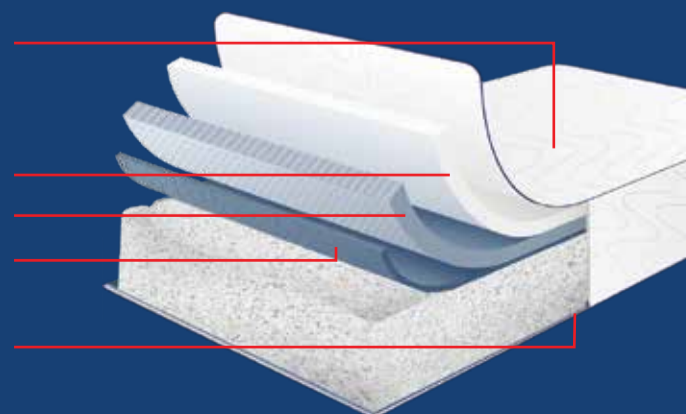

**THE PLUSH SOFT FINISH WITH
MOISTECH™ FABRIC
ENSURES MOISTURE FREE
TEMPERATURE CONTROLLED
DEEP SLEEP**

TOP QUILT: PREMIUM FOAM QUILTED
MOISTECH™ FABRIC

EURO LAYER: JUTE TOUCH FABRIC
FOR EUROTOP

COMFORT LAYER: SUPPORT FOAM / SOFT FOAM
SUPPORT LAYER: HIGH DENSITY REBONDED FOAM CORE

BOTTOM QUILT: PREMIUM FOAM QUILTED MOISTECH™ FABRIC