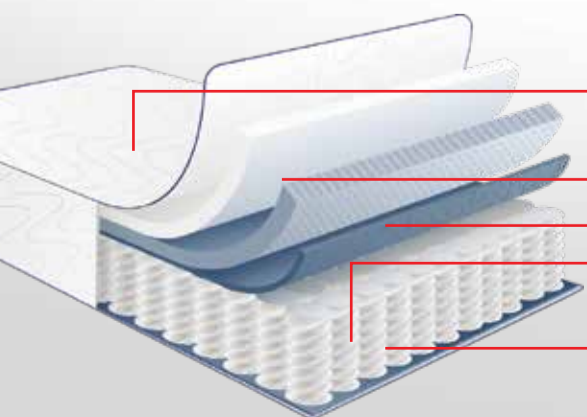

TOP QUILT: LUXURIOUS MEMORY FOAM QUILTED
ZILVER TOUCH™ FABRIC

EURO TOP LAYER: MEMORY FOAM

COMFORT LAYER: SUPPORT FOAM

INSULATION LAYER: DOUBLE INSULATION COTTON FELT LAYER

SUPPORT LAYER: HD POCKET SPRING SUPPORT ENCASEMENT SYSTEM