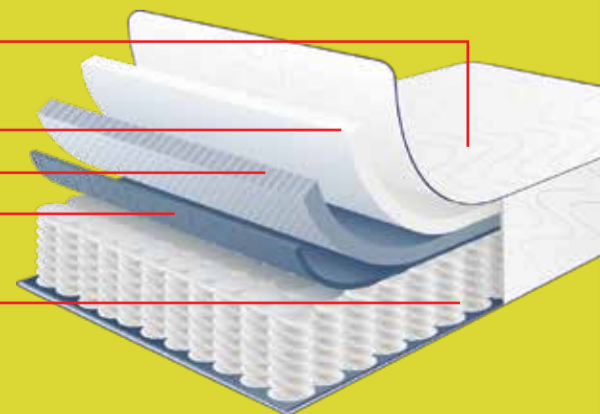

**Strong support base enhances
alignment of Belgium Latex with the natural spine shape**

TOP QUILT: LUXURIOUS LATEX QUILTED
ZILVER TOUCH™ FABRIC

PILLOW TOP LAYER: BELGIUM LATEX
COMFORT LAYER: SUPPORT FOAM

INSULATION LAYER: DOUBLE INSULATION COTTON FELT LAYER

SUPPORT LAYER: HD POCKET SPRING UNIT SUPPORT ENCASEMENT SYSTEM |
HIGH DENSITY REBONDED FOAM CORE