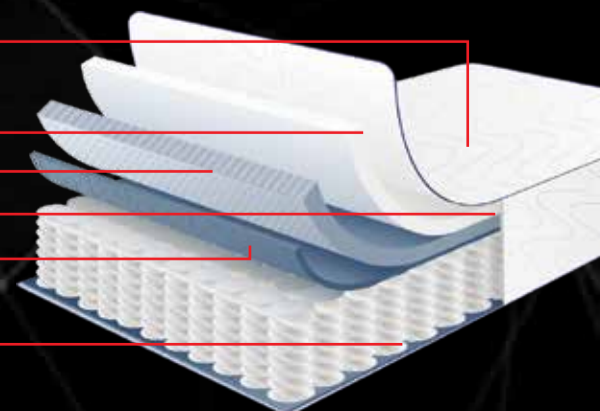

The
Luxury

RANGE

CHATTAM
& WELLS™

By appointment to the Royals

NATURAL LATEX ORGANIC MATTRESSES GET YOU CLOSEST TO PURE LUXURY SLEEP

Chattam & Wells from the Kluff family is a mattress painstakingly crafted by hand and infused with a stunning combination of rare high end materials and finish. After all, the Royals expect a distinct luxury sleep that is literally heaven on earth.

THE RICH & FAMOUS
CAN BE FOUND
ENJOYING THE 5 LAYERS
INCLUDING GEL MEMORY,
LATEX AND POCKET SPRINGS
FOR LUXURIOUS SLEEP.

TOP QUILT: LUXURIOUS MEMORY FOAM QUILTED
NATURE SENSE™ FABRIC

PILLOW TOP LAYER: MEMORY FOAM | GEL MEMORY FOAM

COMFORT LAYER: LATEX

PADDING LAYER: SUPPORT FOAM

INSULATION LAYER: DOUBLE INSULATION COTTON FELT LAYER

SUPPORT LAYER: HD POCKET SPRING SUPPORT ENCASEMENT SYSTEM