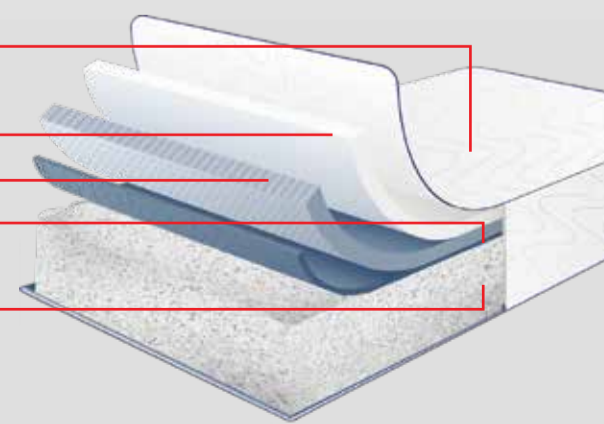

Breathable Latex with Memory foam multitasks to ensure stress free sleep with relaxed back & lumbar support

Luxury High GSM quilted fabric enhances the sensory sleep nerves backed by rich body balancing layers

Sleep Sense™
The Ultimate BACK SUPPORTER®

- **TOP QUILT:** LUXURIOUS LATEX AND MEMORY COMBINATION QUILTING WITH HIGH GSM LUXURY FABRIC
- **COMFORT LAYER:** MEMORY FOAM
- **COMFORT LAYER:** LATEX
- **PADDING LAYER:** SUPPORT FOAM
- **SUPPORT LAYER:** HIGH DENSITY REBONDED FOAM CORE