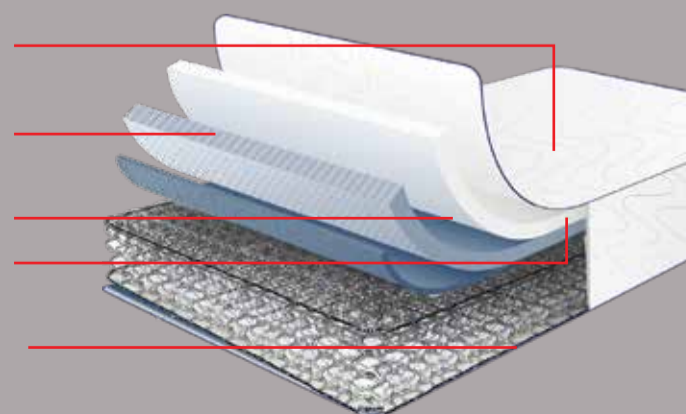

Sound sleep is assured with the deep quilted moisture prevention MOISTECH™ fabric

**CLINICALLY PROVEN
IN PROVIDING
BACK RELIEF WITH
STRESS FREE SLEEP**

TOP QUILT: PREMIUM FOAM
QUILTED MOISTECH™ FABRIC
PILLOW TOP LAYER: JUTE TOUCH FABRIC
FOR PILLOWTOP
COMFORT LAYER: SUPPORT FOAM | SOFT FOAM
INSULATION LAYER: DOUBLE INSULATION COTTON FELT LAYER
SUPPORT LAYER: BONNELL SPRING UNIT WITH
SUPPORT ENCASEMENT SYSTEM