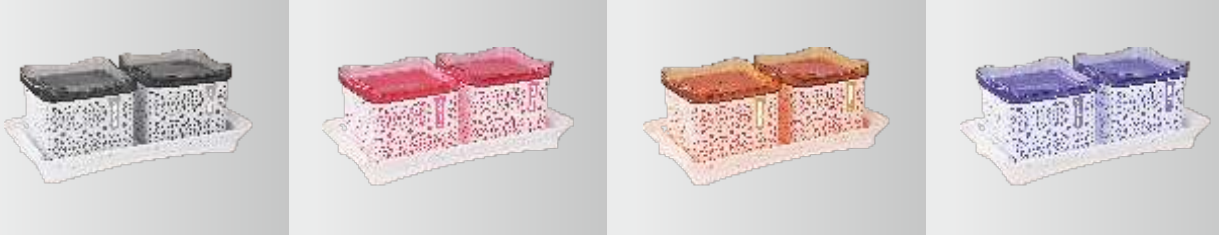

ROMANO TRAY SET

AVAILABLE DESIGNS & COLOURS