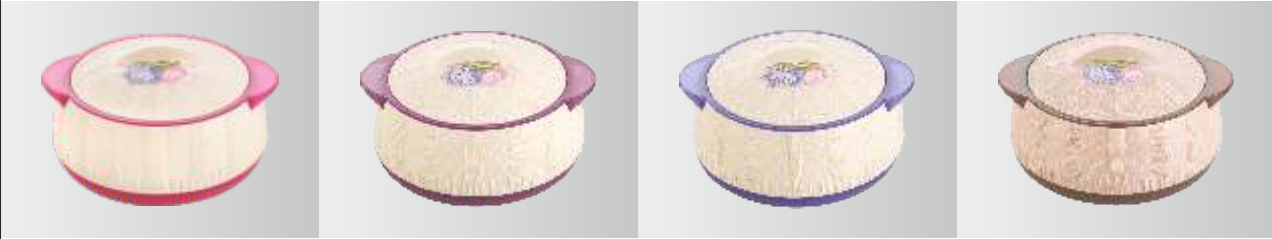

FINESTA

AVAILABLE DESIGNS & COLOURS