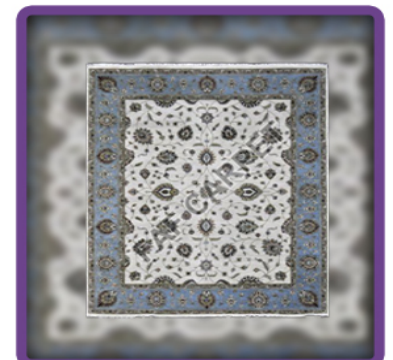

120 Knotted Handknotted Traditional Rugs

Shape	:	Rectangular, Circular, Square & Customize
Color	:	Multi Color
Pattern	:	Customised
Technique	:	Hand Knotted
Wash Care	:	Hand Wash
Usage	:	Home, Hotel
Location	:	Worldwide