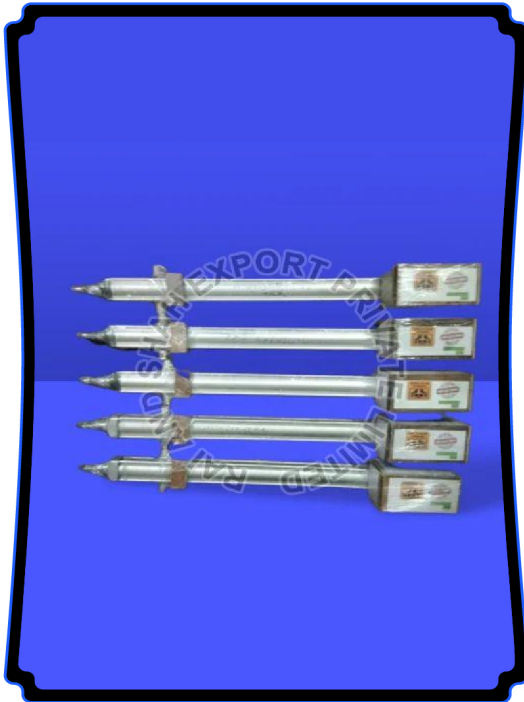

PRODUCTS

OTHER PRODUCTS

Solar Tracker Actuator
Repair Kit