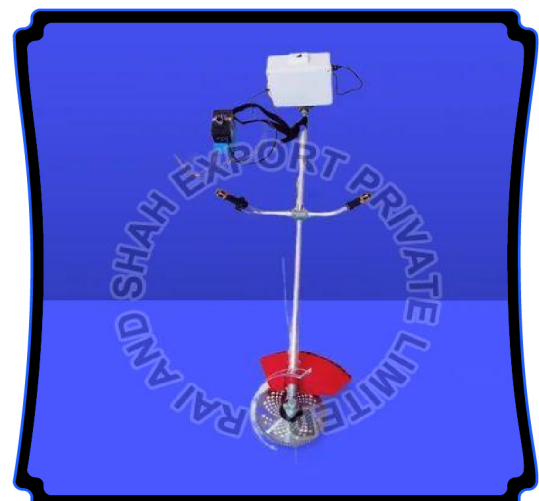

PRODUCTS

GRASS CUTTING MACHINE

250W Battery Operated Grass Cutting Machine

AC/DC Grass Cutting Machine

Battery Operated Grass Cutter Machine

Electric Grass Cutting Machine

Solar Grass Cutter Machine

PRODUCTS

FOOT OPERATED SANITIZER DISPENSER STAND

1000mm Foot Operated Sanitizer Dispenser Stand

1200mm Foot Operated Sanitizer Dispenser Stand

LITHIUM ION BATTERY

24V Lithium Ion Battery

5Ah Lithium Ion Battery

PRODUCTS