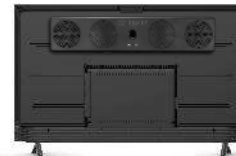

50UIG-R

4K Ultra HD Display	 Bezel Less Design	 Google Assistant	 KY Rock Speakers
 Chromecast built-in	 Sound Clarity	HDMI X3 USB X2 Easy Connectivity	 Visual