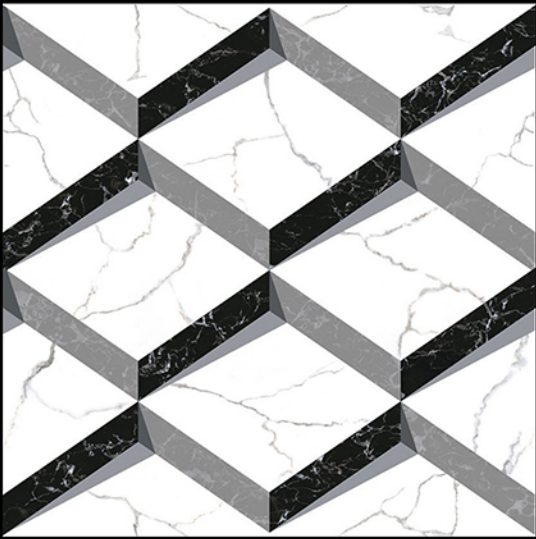

DIGITAL PORCELAIN
600 mm X 600 mm

MATT FINISH

1015