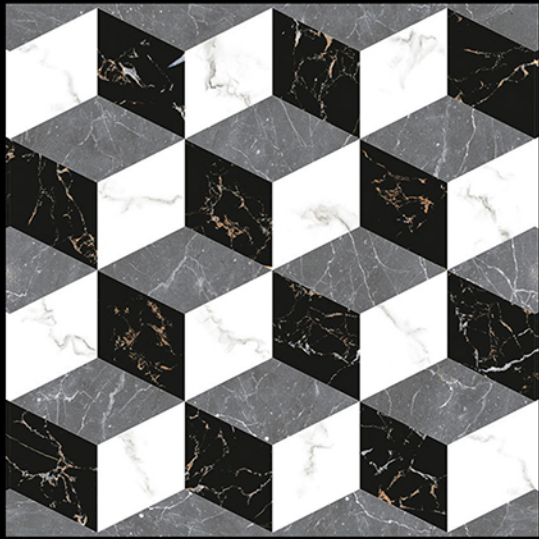

DIGITAL PORCELAIN
600 mm X 600 mm

MATT FINISH

1015

1 FACES

BLACK & WHITE SERIES

DIGITAL PORCELAIN
600 mm X 600 mm

MATT FINISH

1026