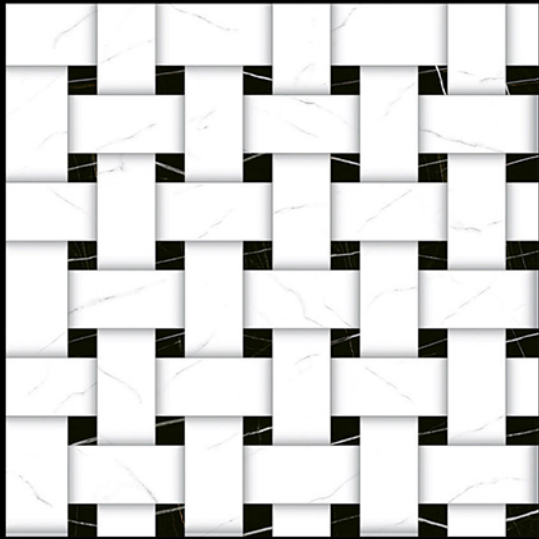

1 FACES

BLACK & WHITE SERIES

DIGITAL PORCELAIN
600 mm X 600 mm

MATT FINISH

1476

1 FACES

BLACK & WHITE SERIES

DIGITAL PORCELAIN
600 mm X 600 mm