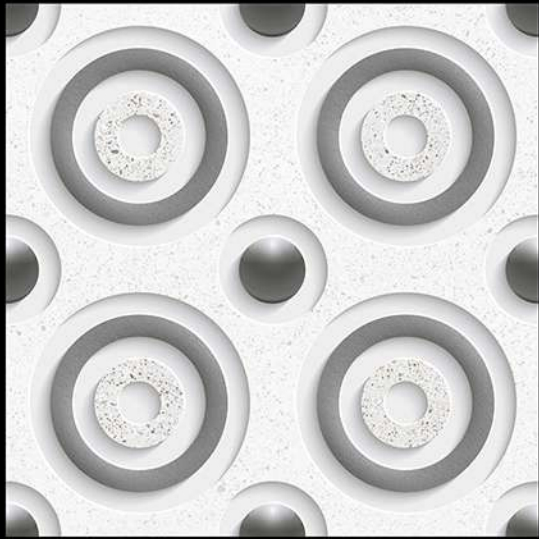

DIGITAL PORCELAIN
600 mm X 600 mm

MATT FINISH

1593