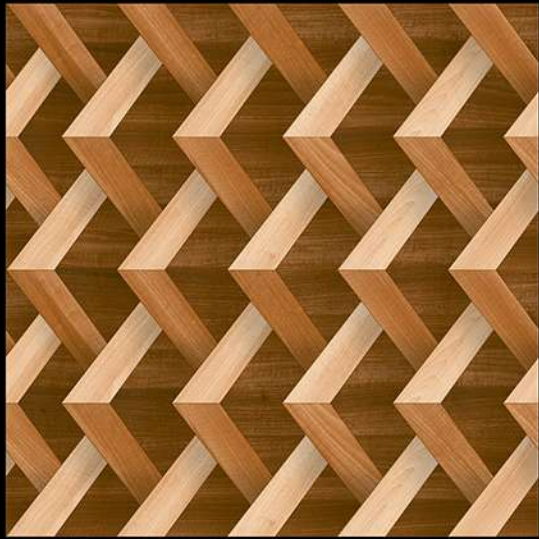

DIGITAL PORCELAIN
600 mm X 600 mm

MATT FINISH

1595