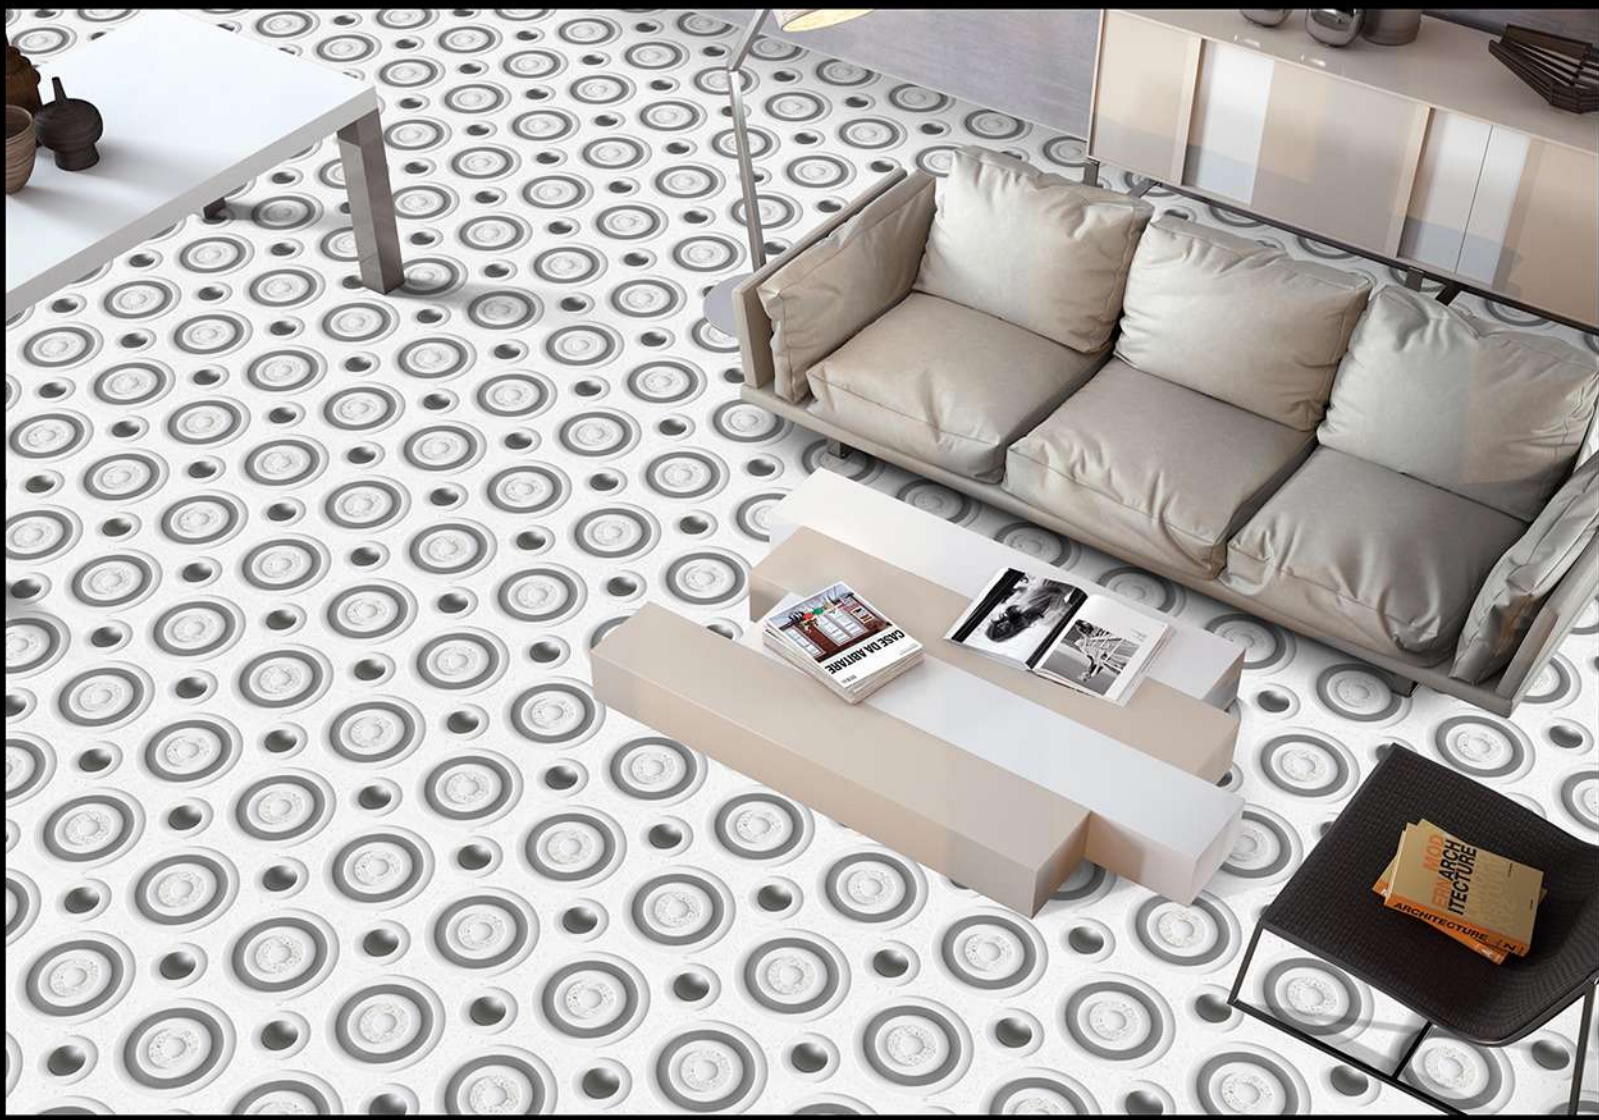

1 FACES

3D SERIES