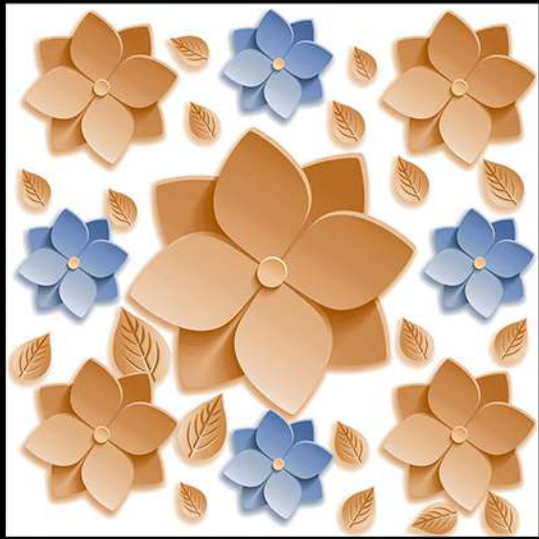

DIGITAL PORCELAIN
600 mm X 600 mm

MATT FINISH

1659