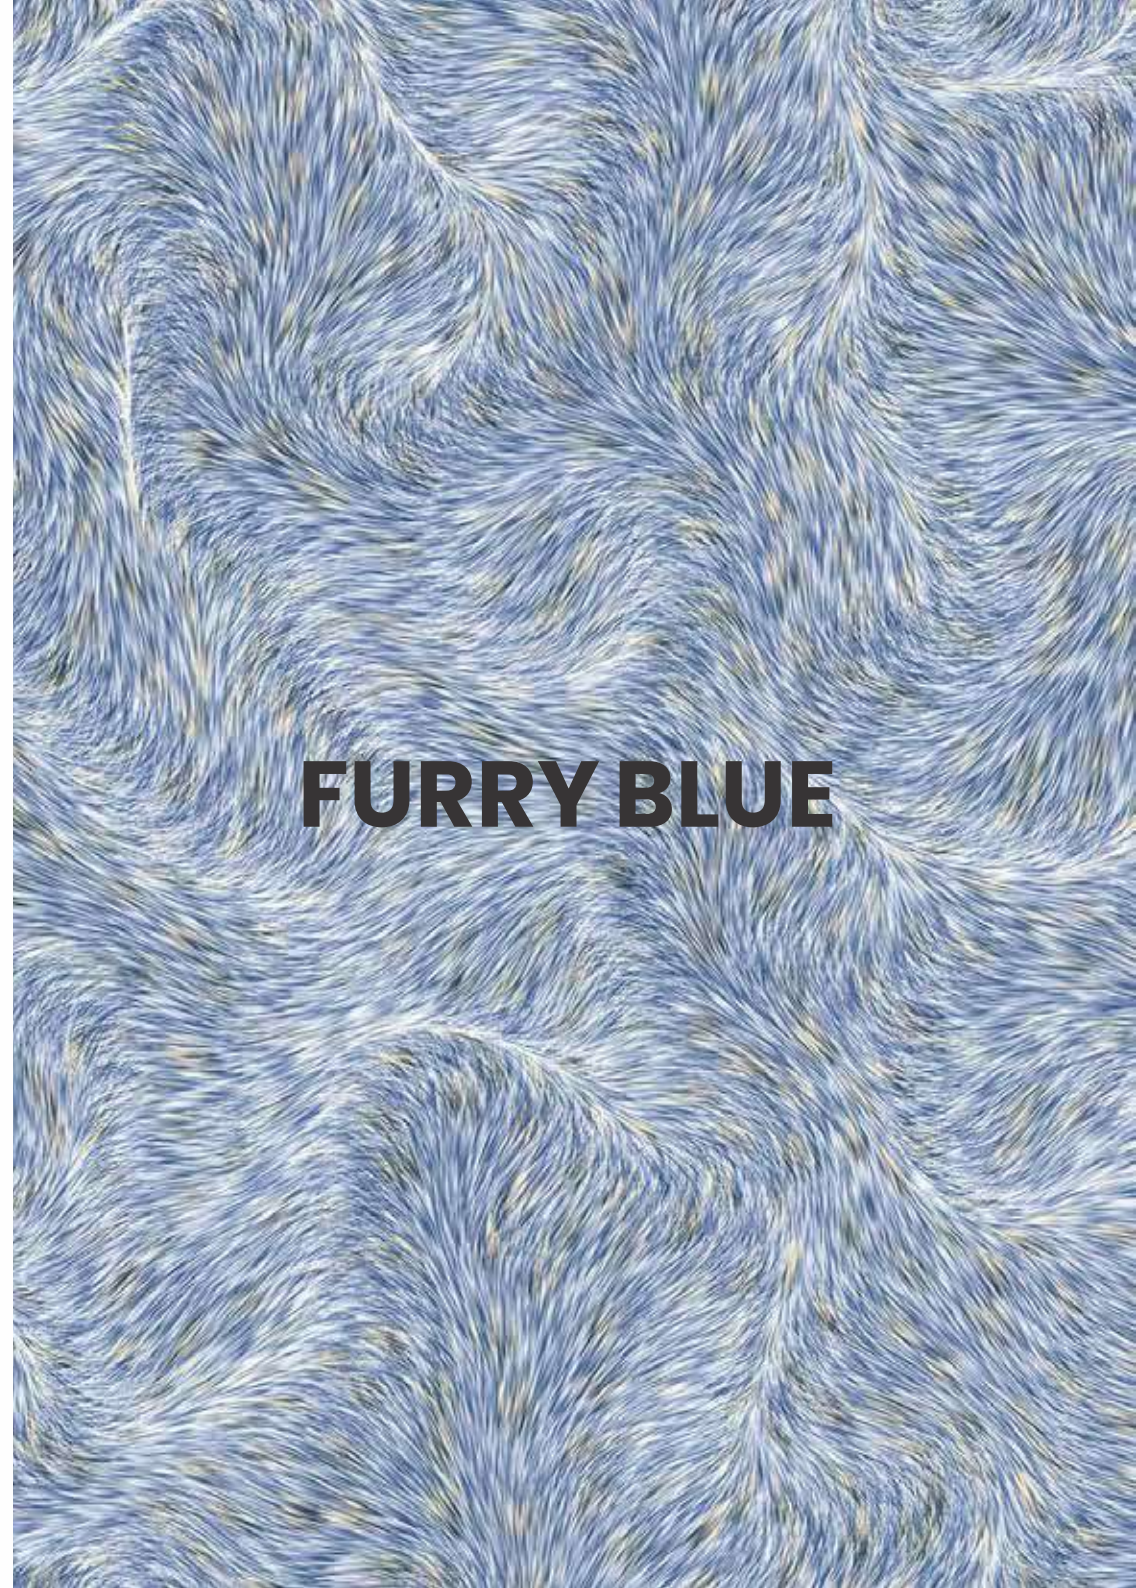

FURRY BEIGE

Polished Glazed  
Vitrified Tiles

**FURRY BEIGE**

600x1200mm  
Thickness: 9mm

FURRY BLUE

Polished Glazed  
Vitrified Tiles

**FURRY BLUE**

600x1200mm  
Thickness: 9mm