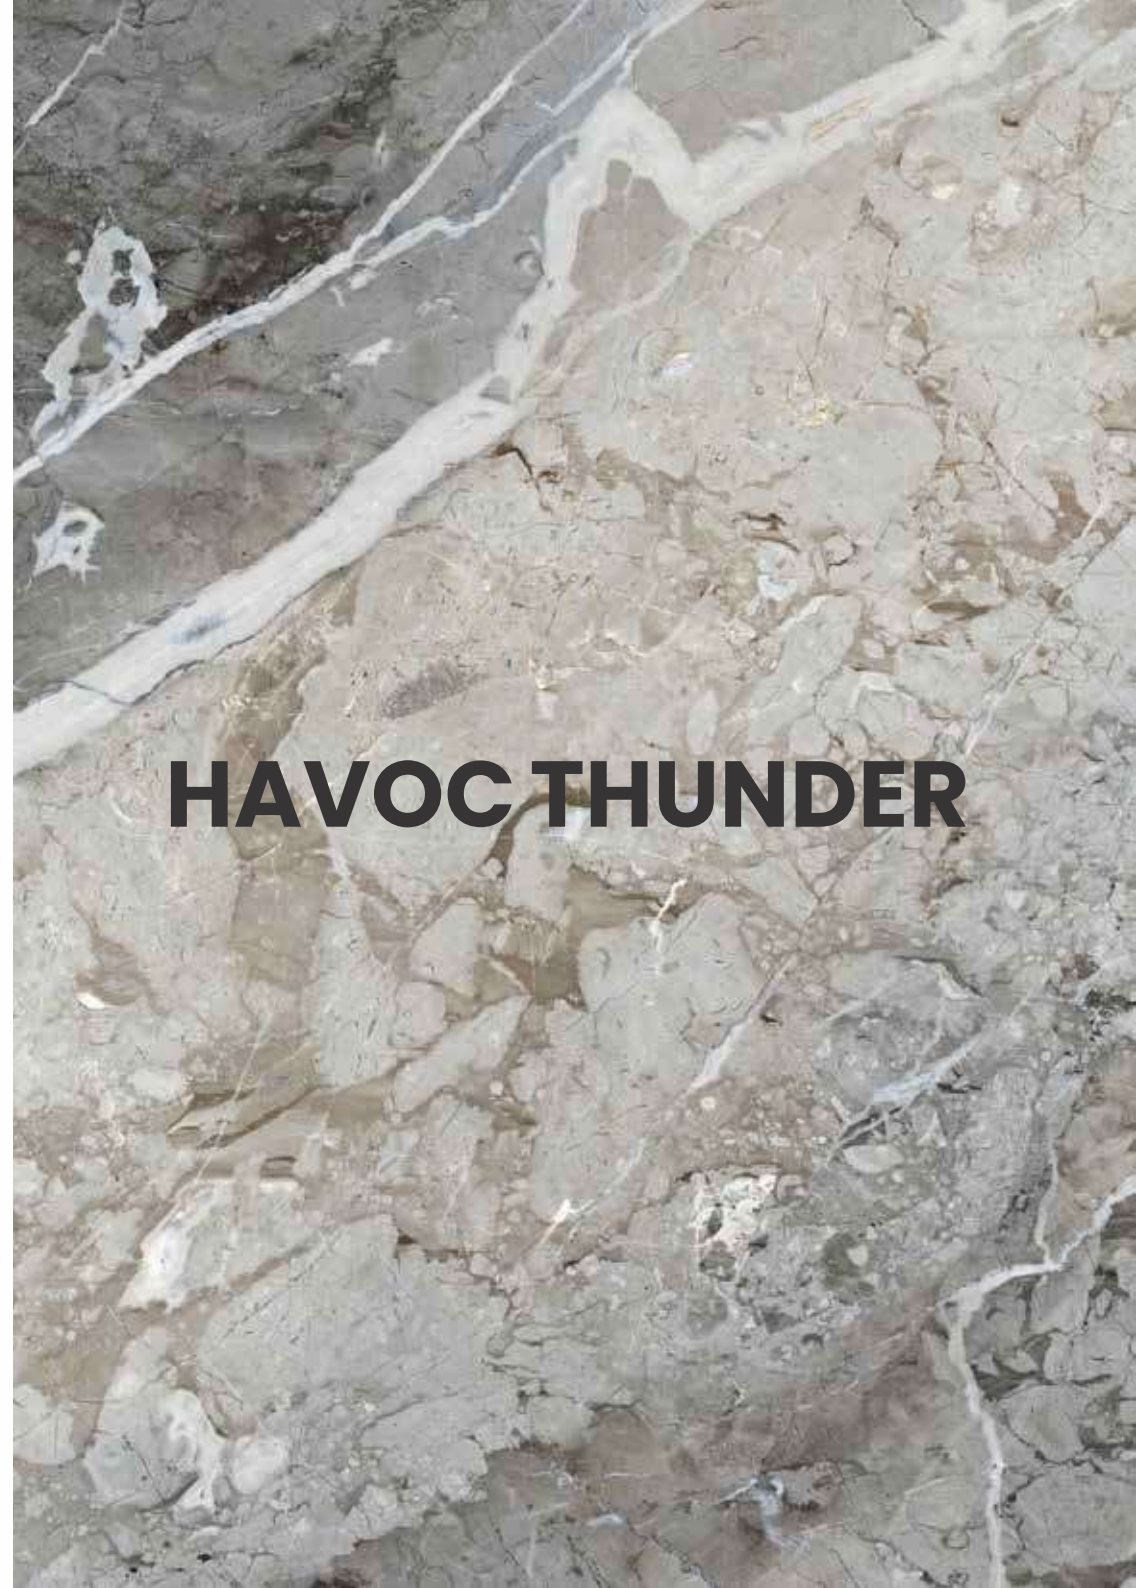

HAVOC THUNDER