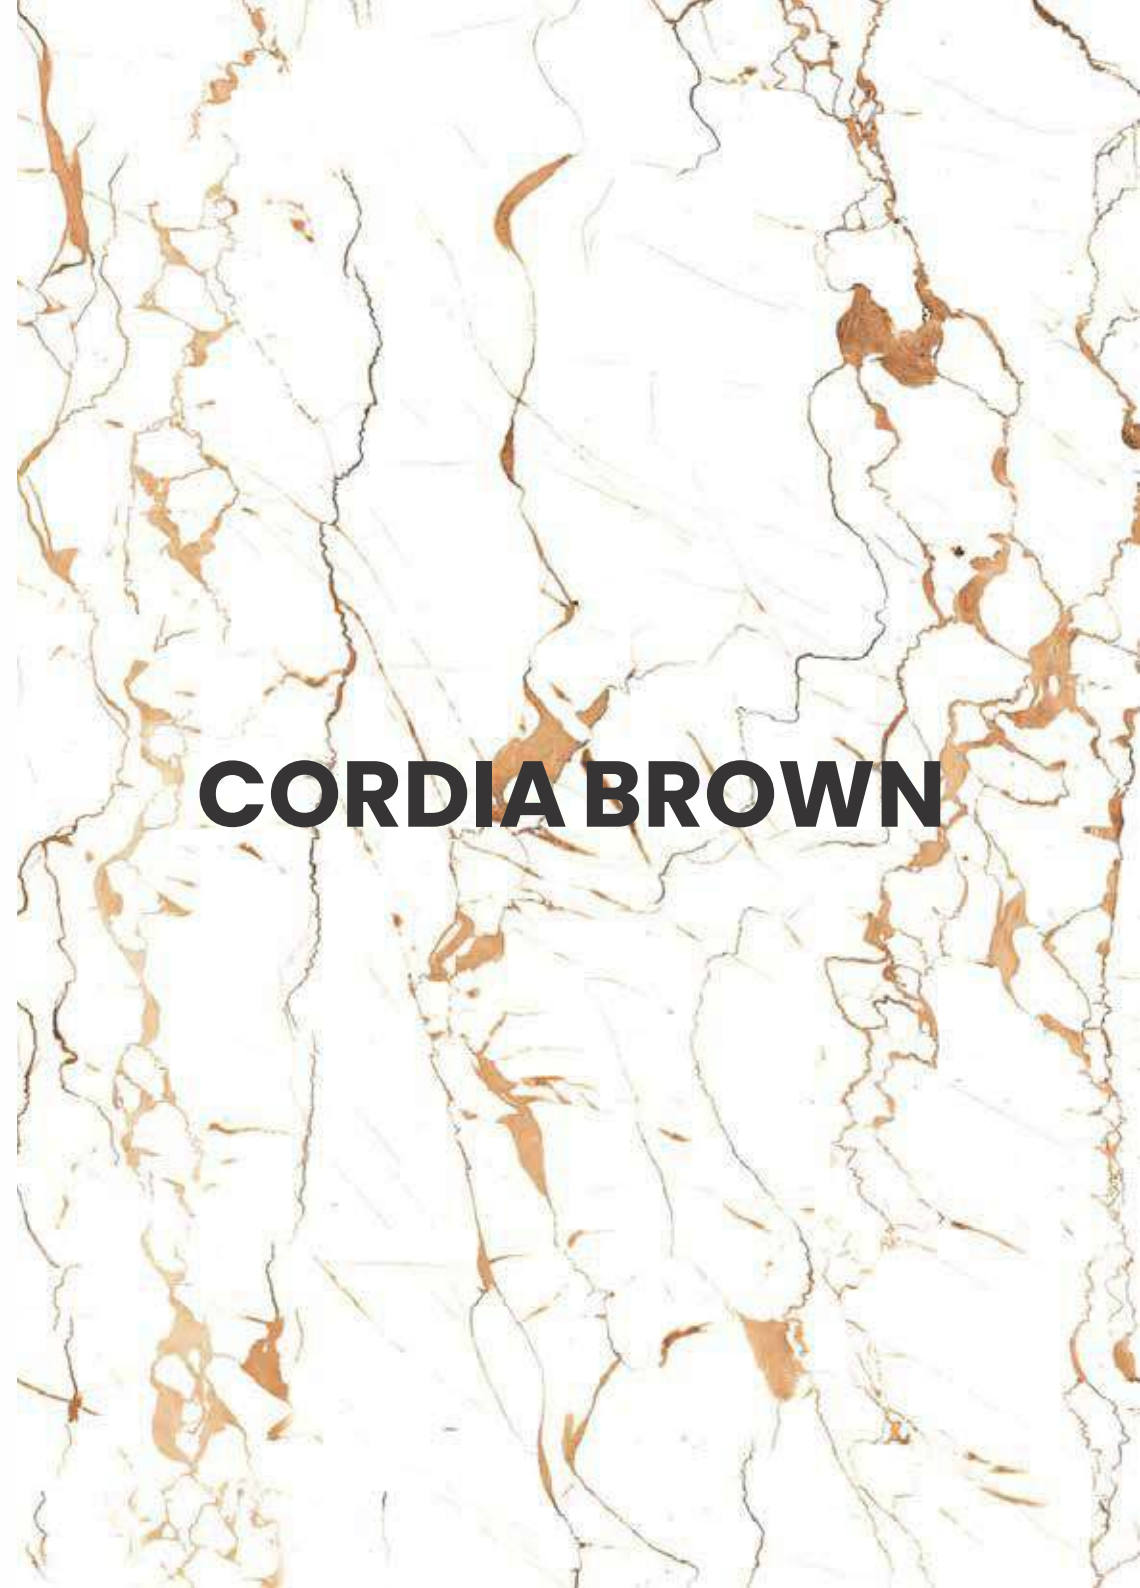

**CHARM FANTASY**

600x1200mm  
Thickness: 9mm

**CORDIA BROWN**

Polished Glazed  
Vitrified Tiles

**CORDIA BROWN**

600x1200mm  
Thickness: 9mm

DENVER BIANCO

Polished Glazed  
Vitrified Tiles