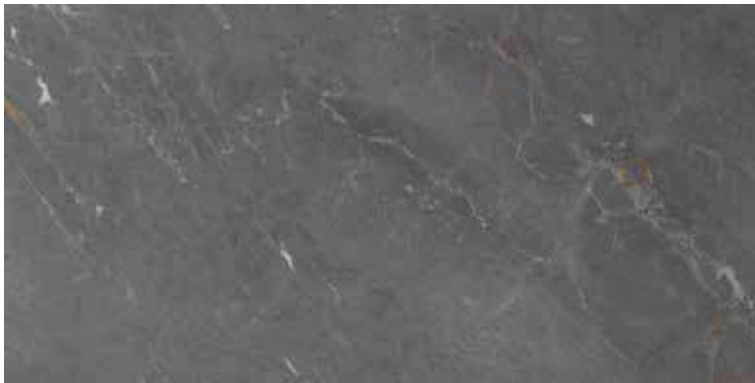

HIGH STRENGTH

LOW MAINTENANCE

600x1200mm  
Thickness: 9mm

**BRECCIA SAND**

Polished Glazed  
Vitrified Tiles

**BRECCIA SAND**

600x1200mm  
Thickness: 9mm

**BRUSEL GREY**