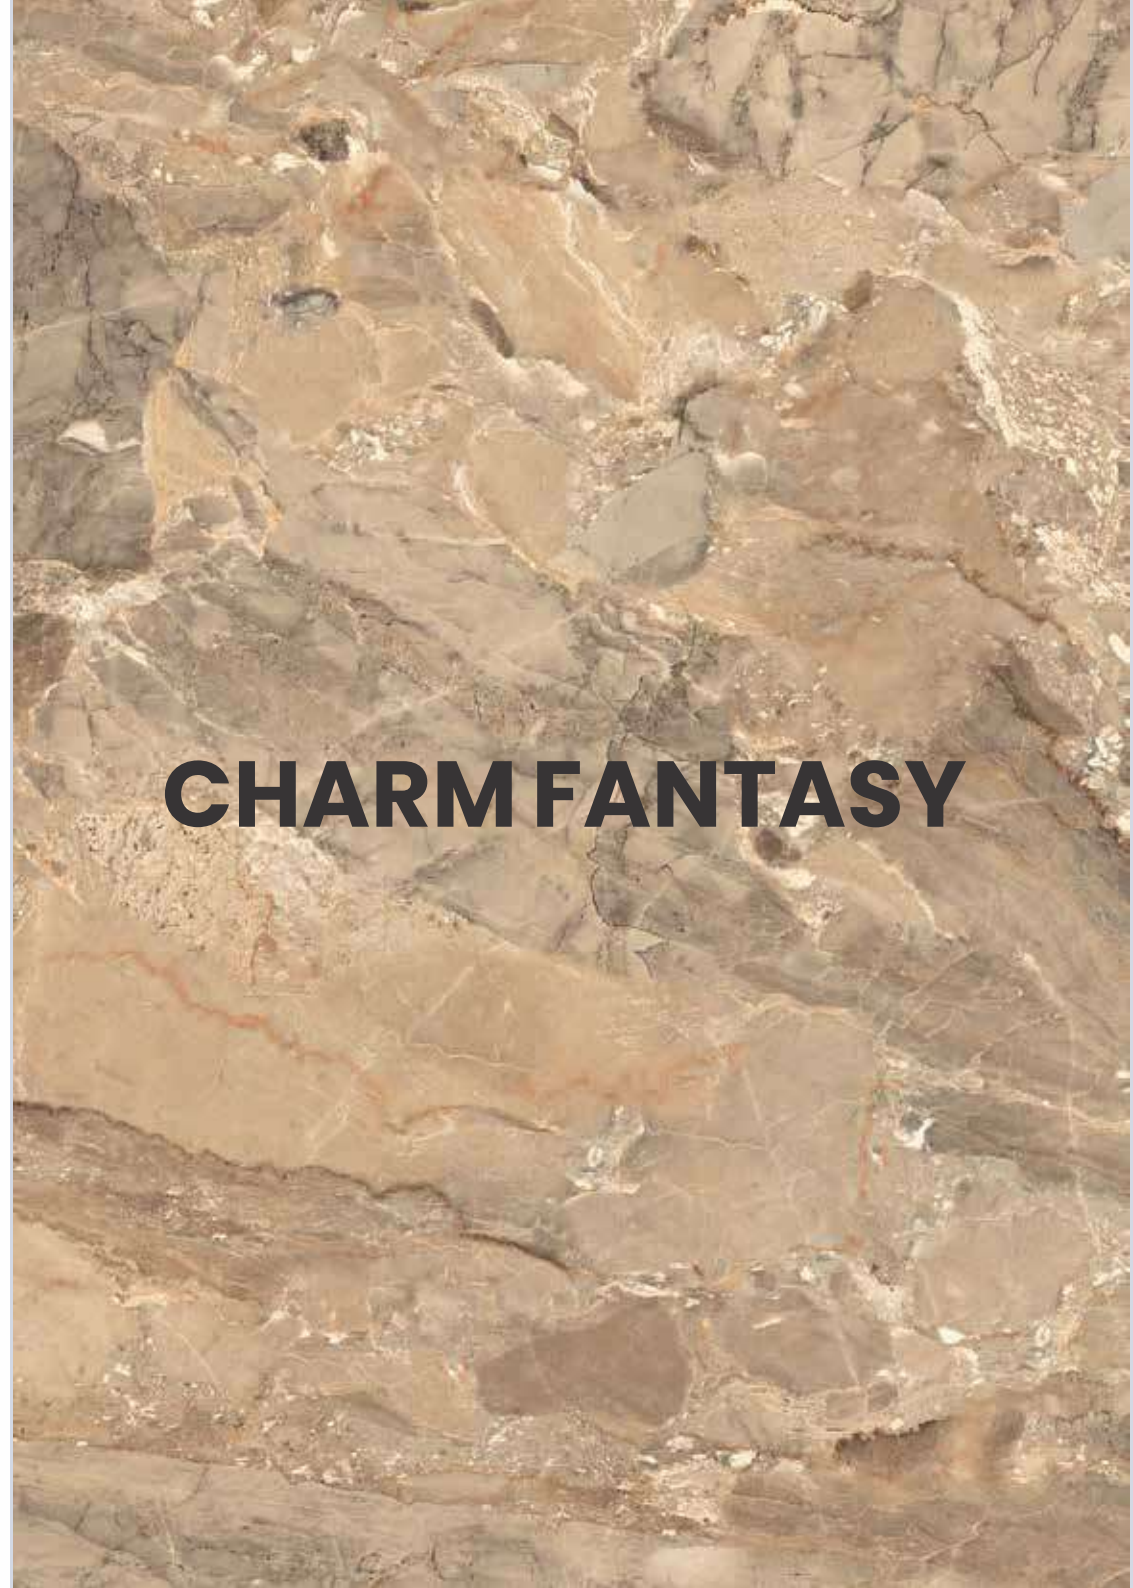

**CELIO MINK**

600x1200mm  
Thickness: 9mm

**CELONA GREY**

Polished Glazed  
Vitrified Tiles

**CELONA GREY**

600x1200mm  
Thickness: 9mm

CHARM FANTASY

Polished Glazed  
Vitrified Tiles