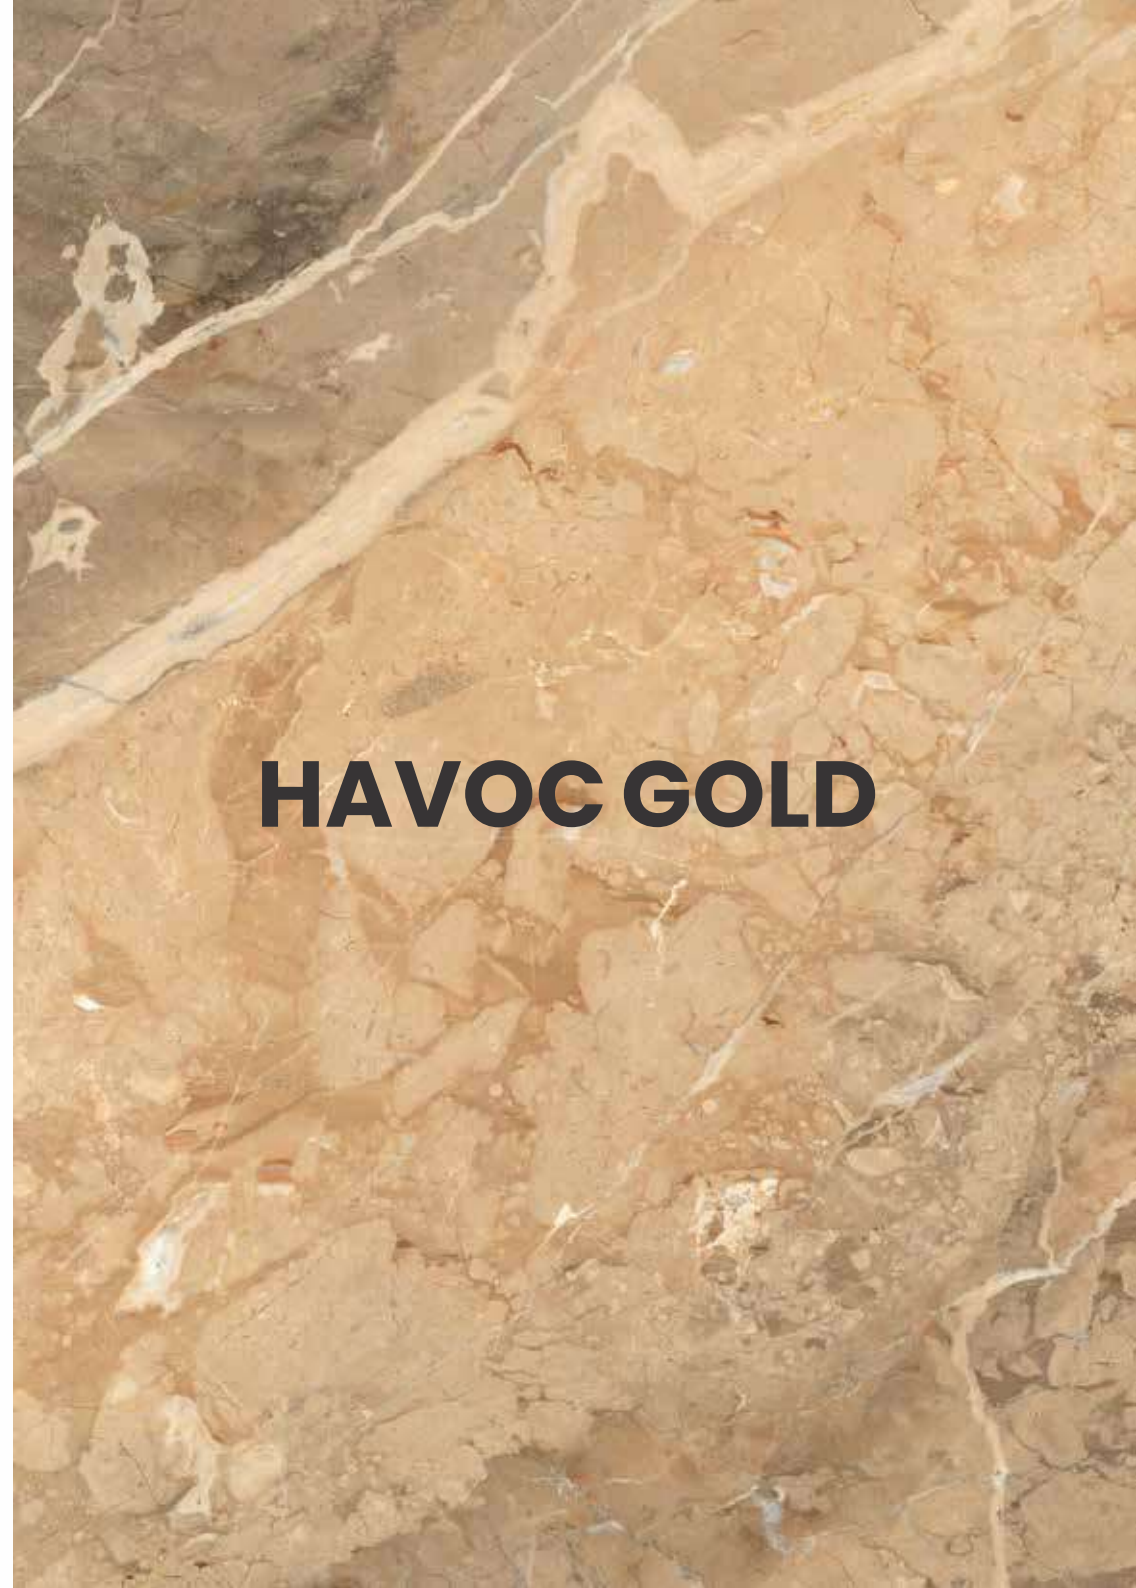

ECO FRIENDLY

HIGH STRENGTH

LOW MAINTENANCE

600x1200mm  
Thickness: 9mm

HAVOC GOLD

Polished Glazed  
Vitrified Tiles

**HAVOC GOLD**

600x1200mm  
Thickness: 9mm