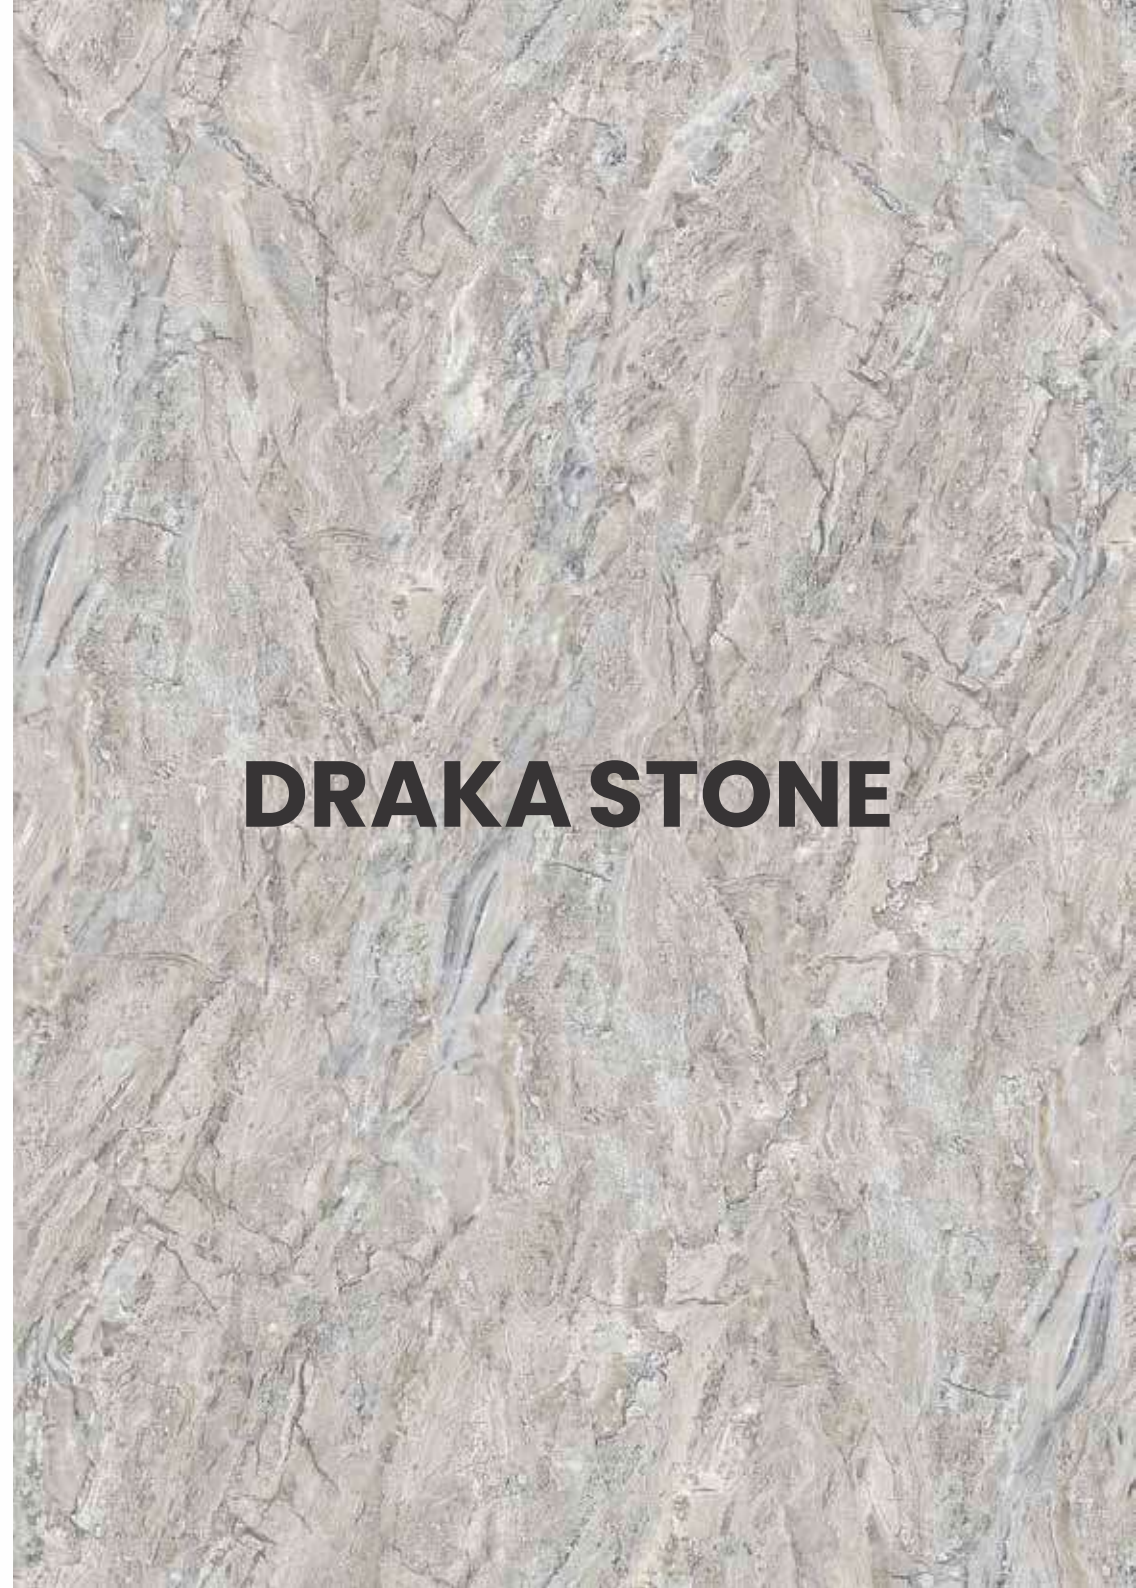

**DISMA ONYX WHITE**

600x1200mm  
Thickness: 9mm

**DRAKA DESERT**

Polished Glazed  
Vitrified Tiles

**DRAKA DESERT**

600x1200mm  
Thickness: 9mm

**DRAKA STONE**

Polished Glazed  
Vitrified Tiles