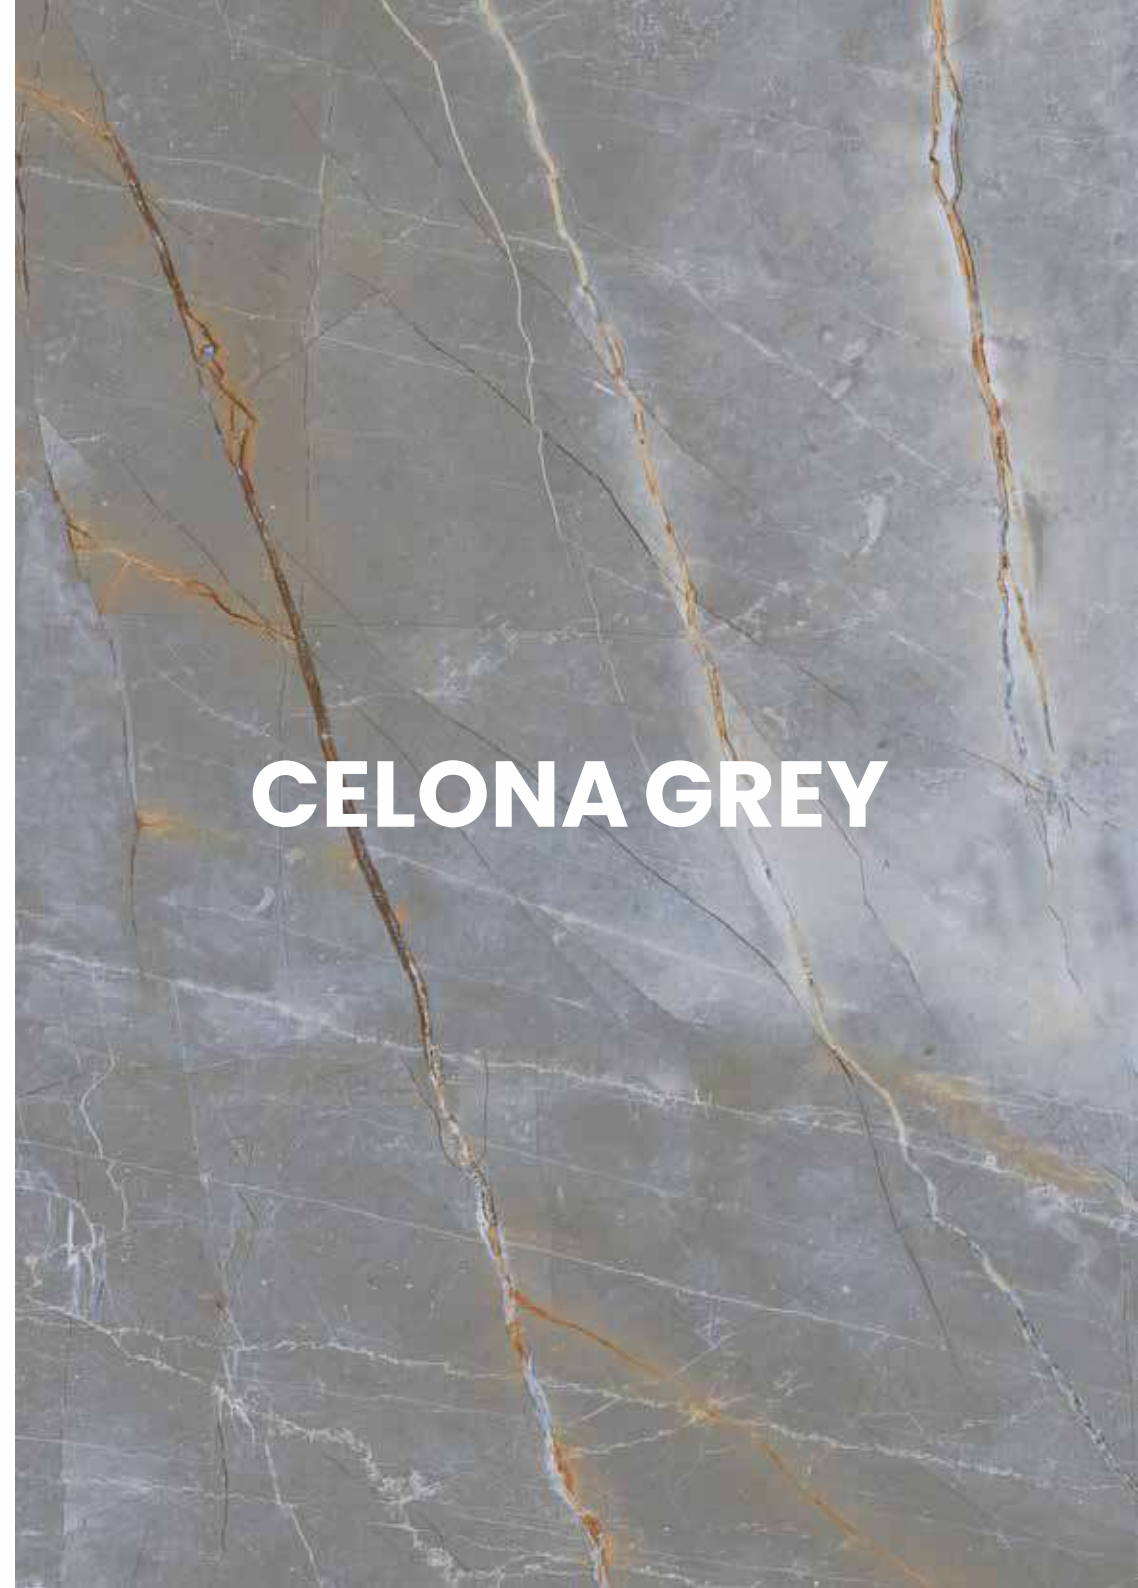

CELONA GREY