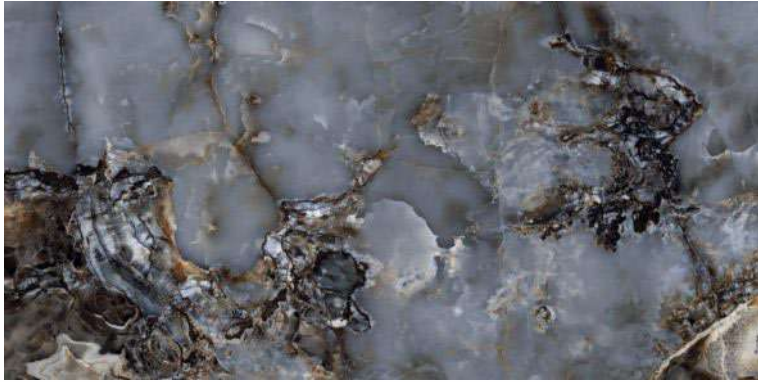

**BORA BORA BLUE**

Polished Glazed  
Vitrified Tiles

**SUPREMACY**  
SERIES

**BORA BORA BLUE**

600x1200mm  
Thickness: 9mm

**CONTUSE BLUE**

Polished Glazed  
Vitrified Tiles

**SUPREMACY**  
SERIES