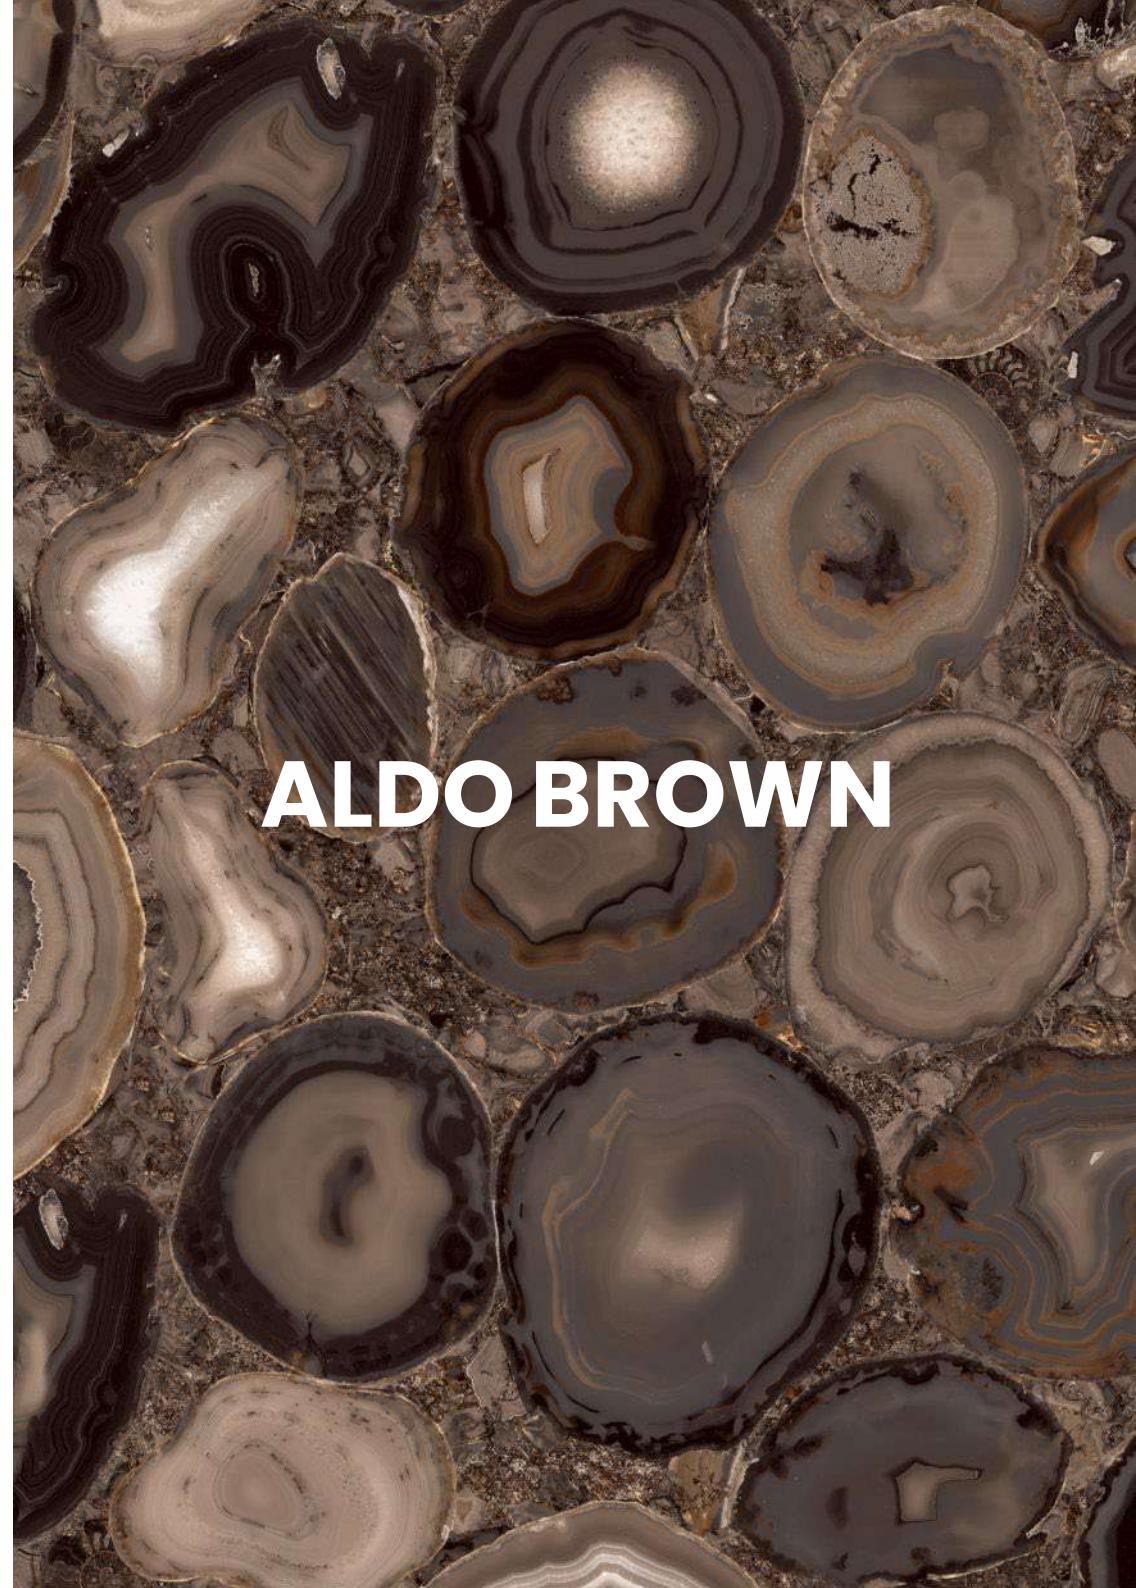

ALDO BROWN

Polished Glazed
Vitrified Tiles

SUPREMACY
SERIES