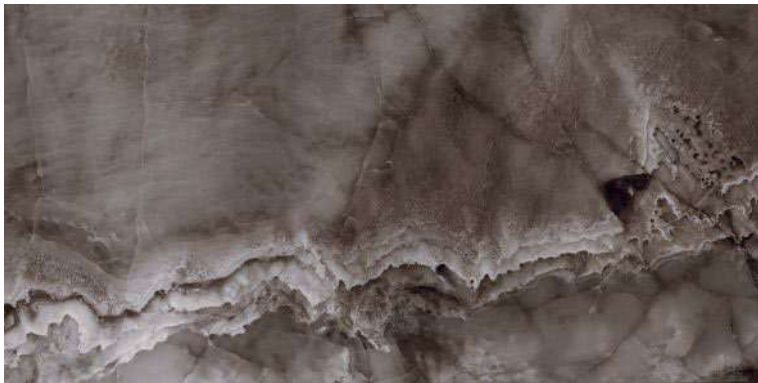

600x1200mm
Thickness: 9mm