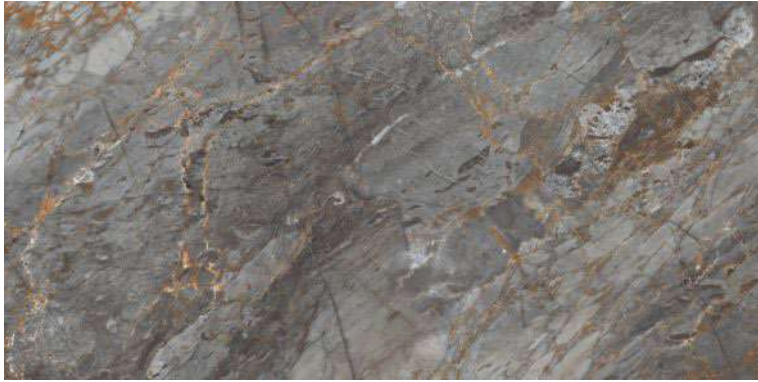

600x1200mm
Thickness: 9mm