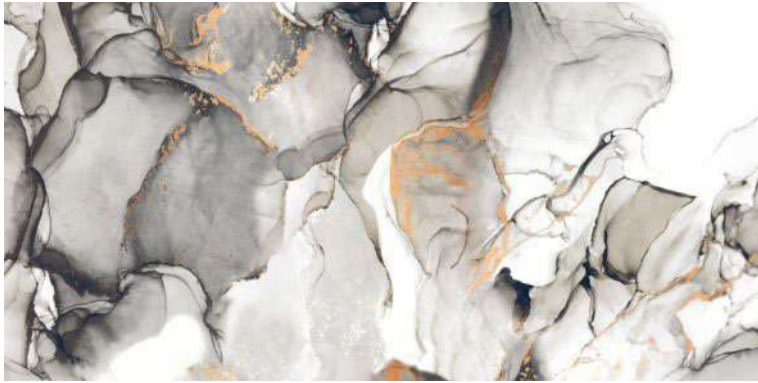

600x1200mm
Thickness: 9mm