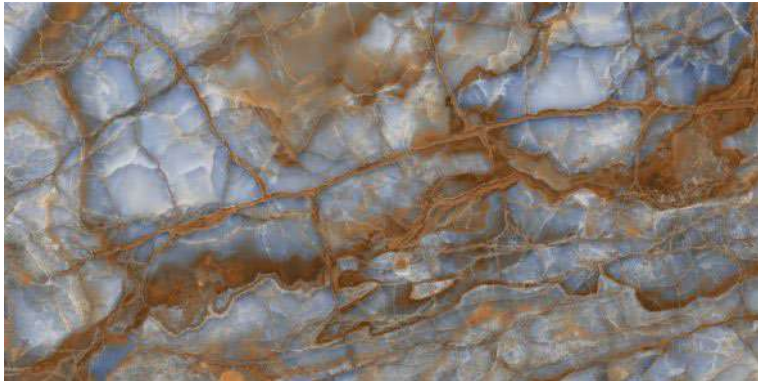

600x1200mm
Thickness: 9mm