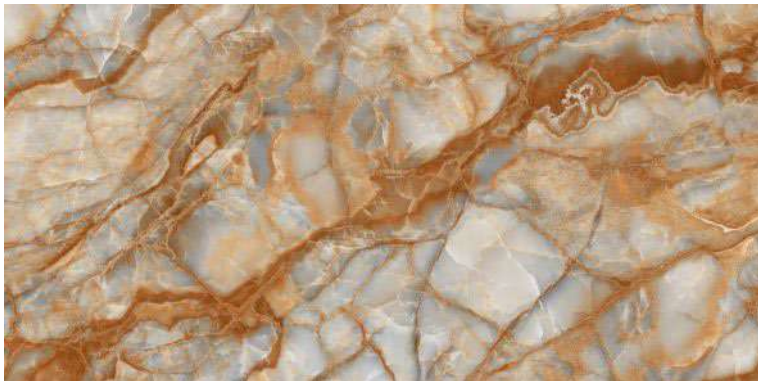

LARK SILVER

600x1200mm  
Thickness: 9mm

LARK WHITE

Polished Glazed  
Vitrified Tiles

SUPREMACY  
SERIES

LARK WHITE

600x1200mm  
Thickness: 9mm

LIVID GOLD