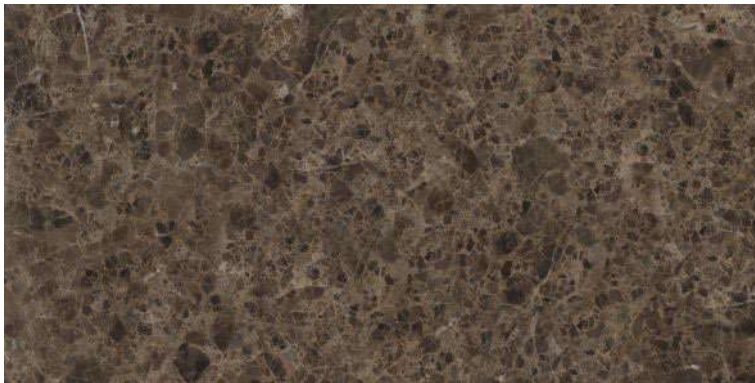

600x1200mm
Thickness: 9mm

ATOLINI COFFEE

Polished Glazed
Vitrified Tiles

SUPREMACY
SERIES

ATOLINI COFFEE