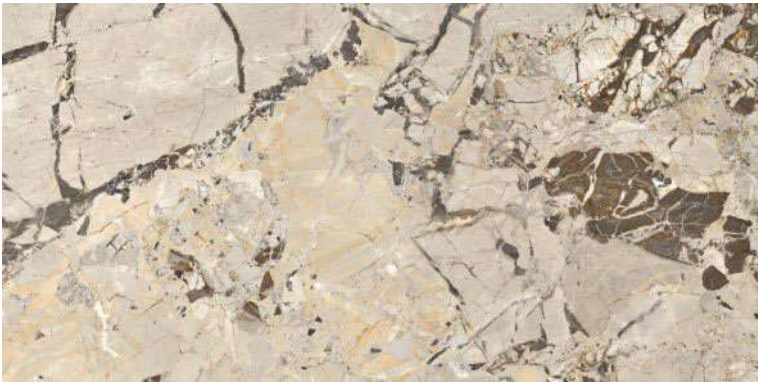

ALDO FROST

Polished Glazed  
Vitrified Tiles

SUPREMACY  
SERIES

ALDO FROST

600x1200mm  
Thickness: 9mm

**ARIZONA STONE**

Polished Glazed  
Vitrified Tiles

**SUPREMACY**  
SERIES