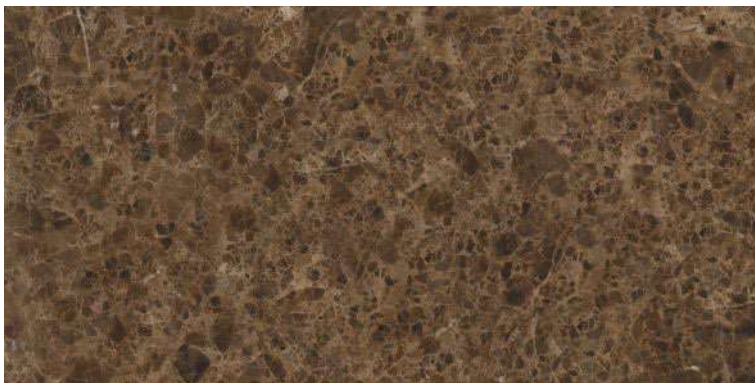

600x1200mm
Thickness: 9mm