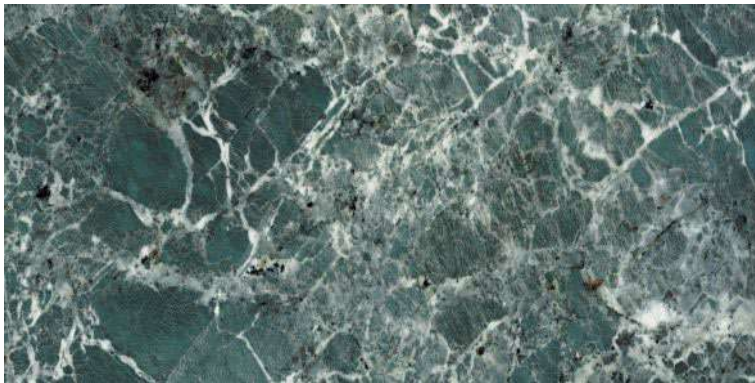

**SUPREMACY**  
SERIES

**ATOLINI COFFEE**

600x1200mm  
Thickness: 9mm

**BERYL NATURAL**

Polished Glazed  
Vitrified Tiles

**SUPREMACY**  
SERIES

**BERYL NATURAL**

600x1200mm  
Thickness: 9mm