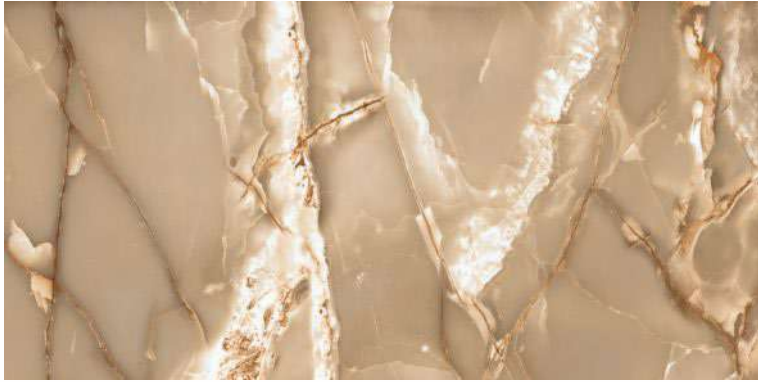

ALDO FROST

Polished Glazed  
Vitrified Tiles

SUPREMACY  
SERIES

ALDO FROST

600x1200mm  
Thickness: 9mm

**ARIZONA STONE**

Polished Glazed  
Vitrified Tiles

**SUPREMACY**  
SERIES

**ARIZONA STONE**

600x1200mm  
Thickness: 9mm

**ARMOUR ONYX-BEIGE**

Polished Glazed  
Vitrified Tiles

**SUPREMACY**  
SERIES

**ARMOUR ONYX BEIGE**

600x1200mm  
Thickness: 9mm

**ARMOUR ONYX-BLUE**