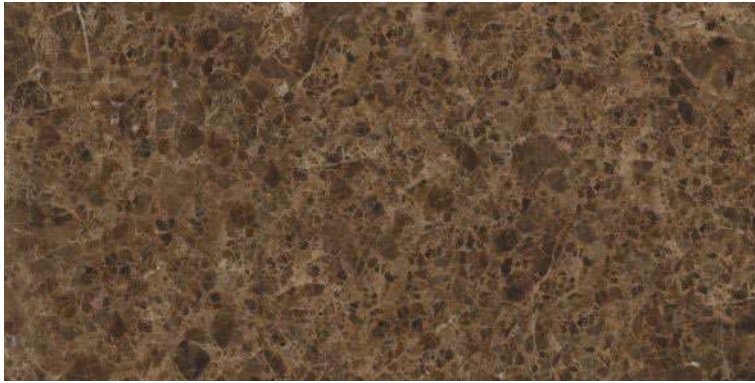

600x1200mm
Thickness: 9mm