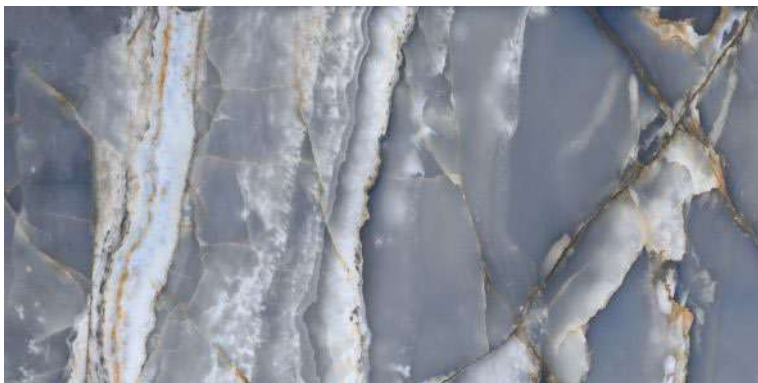

**ARIZONA STONE**

600x1200mm  
Thickness: 9mm

**ARMOUR ONYX-BEIGE**

Polished Glazed  
Vitrified Tiles

**SUPREMACY**  
SERIES

**ARMOUR ONYX BEIGE**

600x1200mm  
Thickness: 9mm

**ARMOUR ONYX-BLUE**