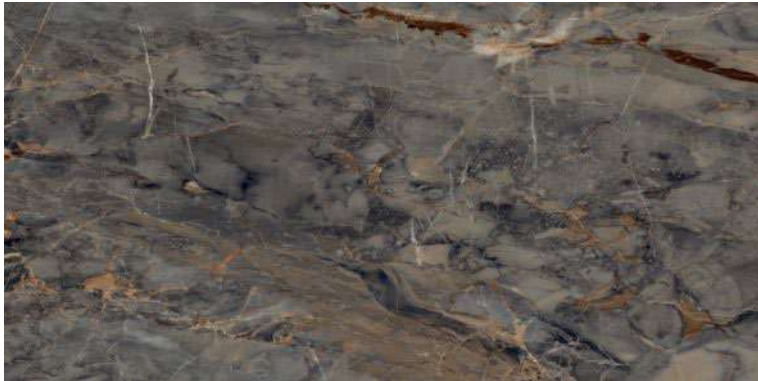

**JETTY BROWN**

Polished Glazed  
Vitrified Tiles

**SUPREMACY**  
SERIES

**JETTY BROWN**

600x1200mm  
Thickness: 9mm

LARK SILVER

Polished Glazed  
Vitrified Tiles

SUPREMACY  
SERIES