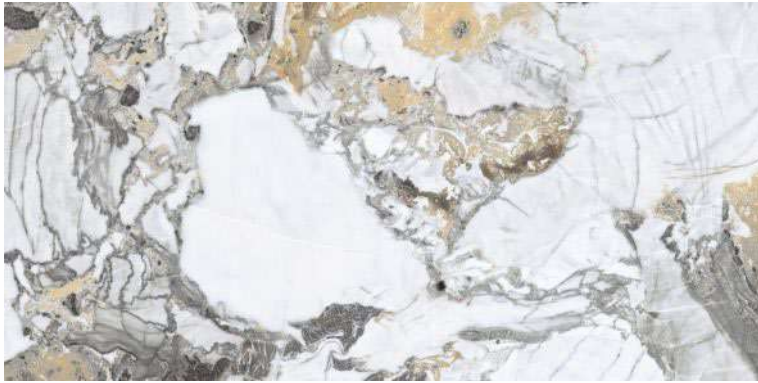

600x1200mm
Thickness: 9mm