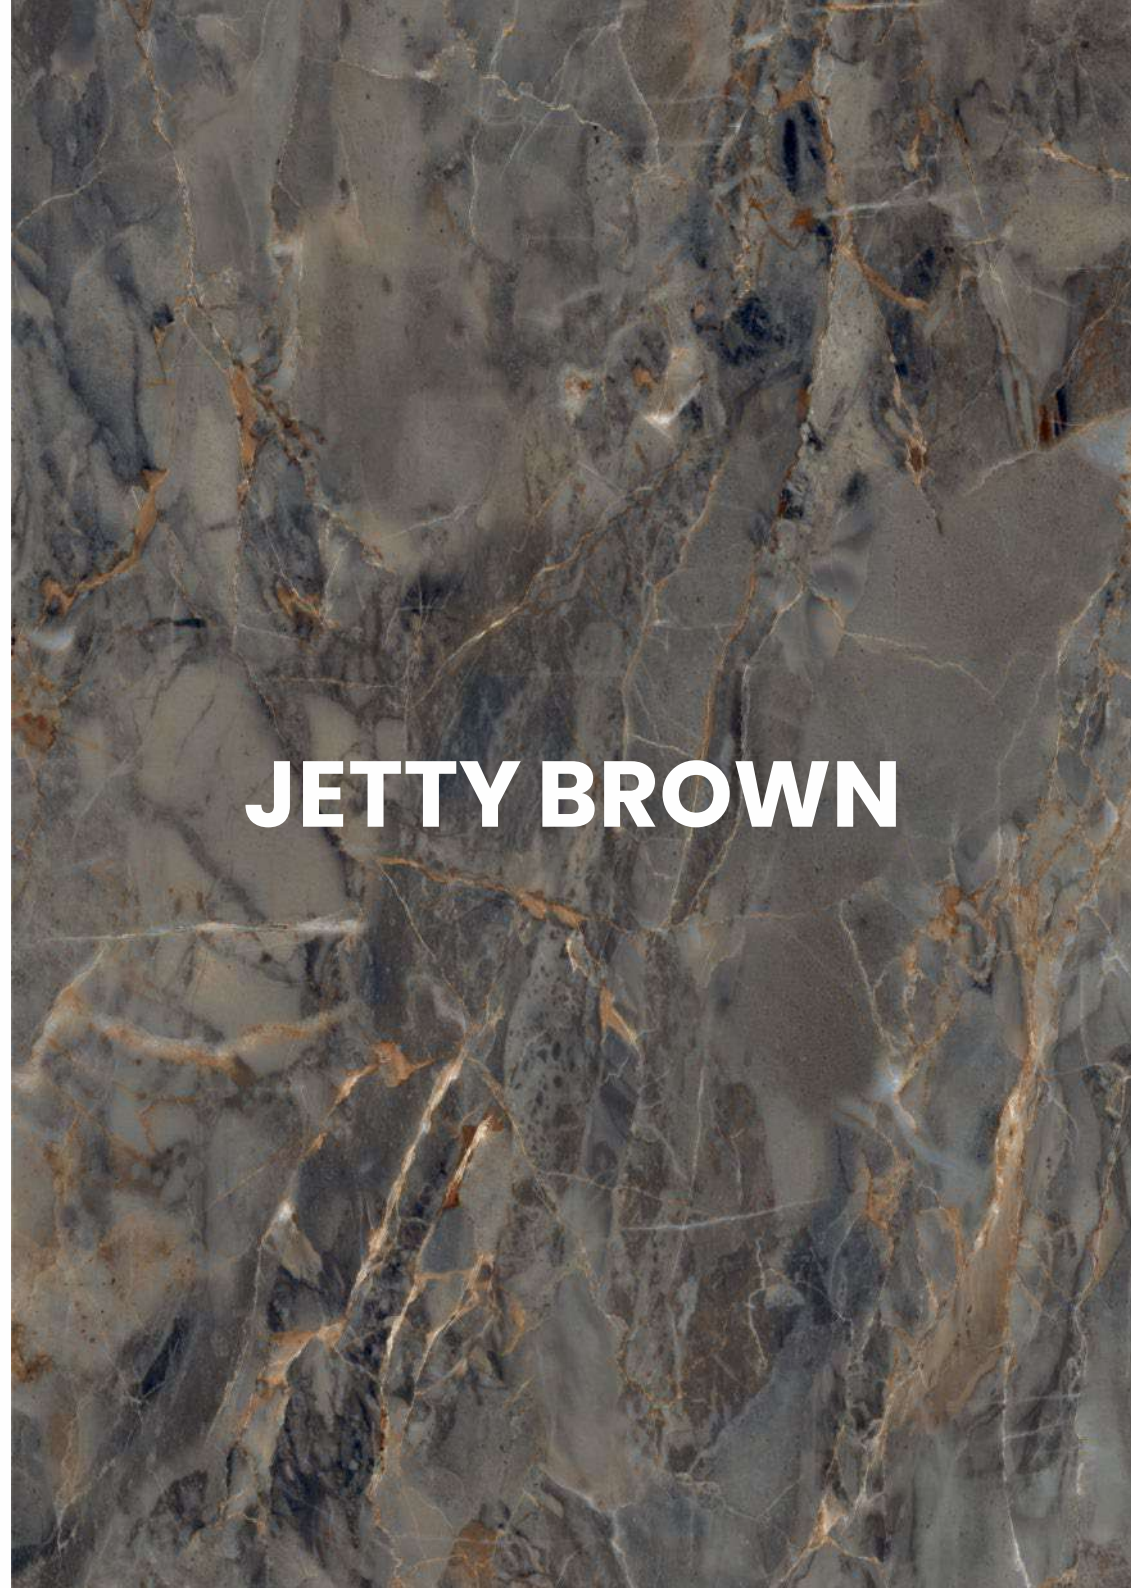

**JETTY BROWN**

Polished Glazed  
Vitrified Tiles

**SUPREMACY**  
SERIES

**JETTY BROWN**

600x1200mm  
Thickness: 9mm

LARK SILVER

Polished Glazed  
Vitrified Tiles

SUPREMACY  
SERIES