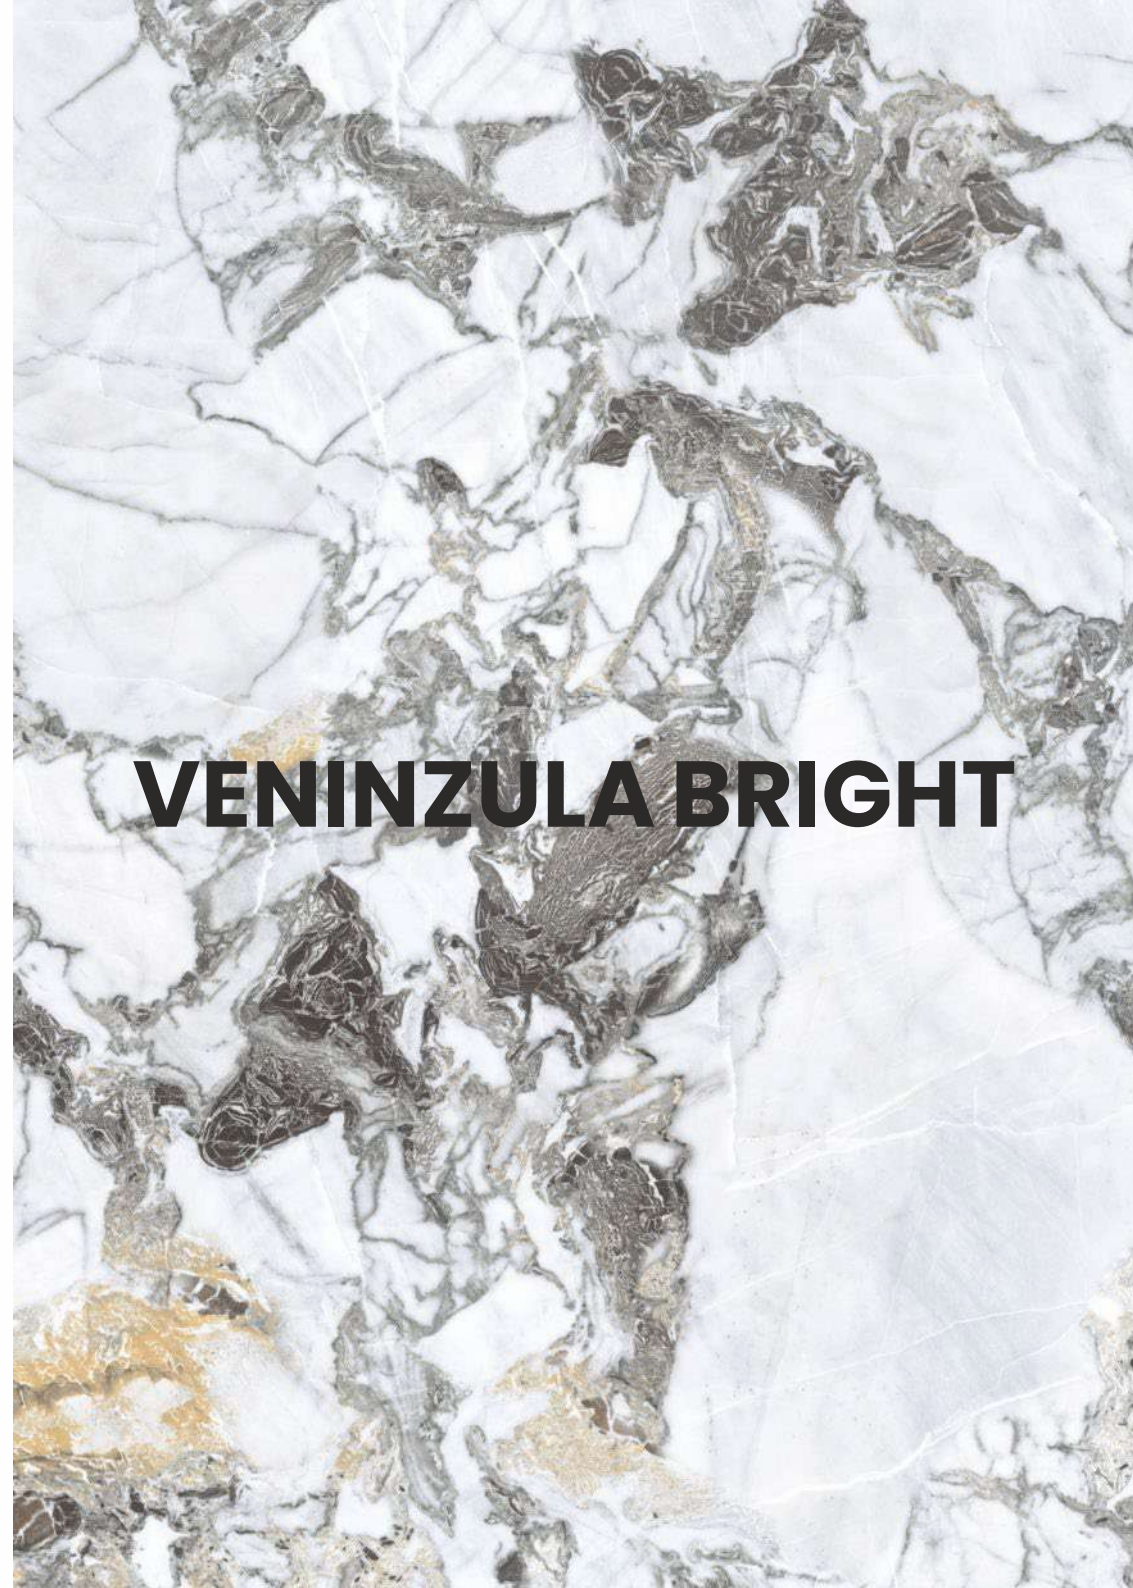

**SUPREMACY**  
SERIES

**SPLASH LIME**

600x1200mm  
Thickness: 9mm

**VENINZULA BRIGHT**

Polished Glazed  
Vitrified Tiles

**SUPREMACY**  
SERIES

**VENINZULA BRIGHT**