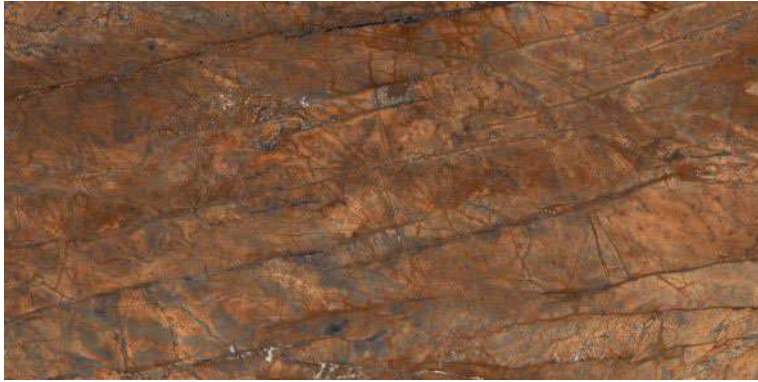

**PESTA ZEN**

600x1200mm  
Thickness: 9mm

**ROSS SILVER**

Polished Glazed  
Vitrified Tiles

**SUPREMACY**  
SERIES

**ROSS SILVER**

600x1200mm  
Thickness: 9mm

**ROSS SUNSET**