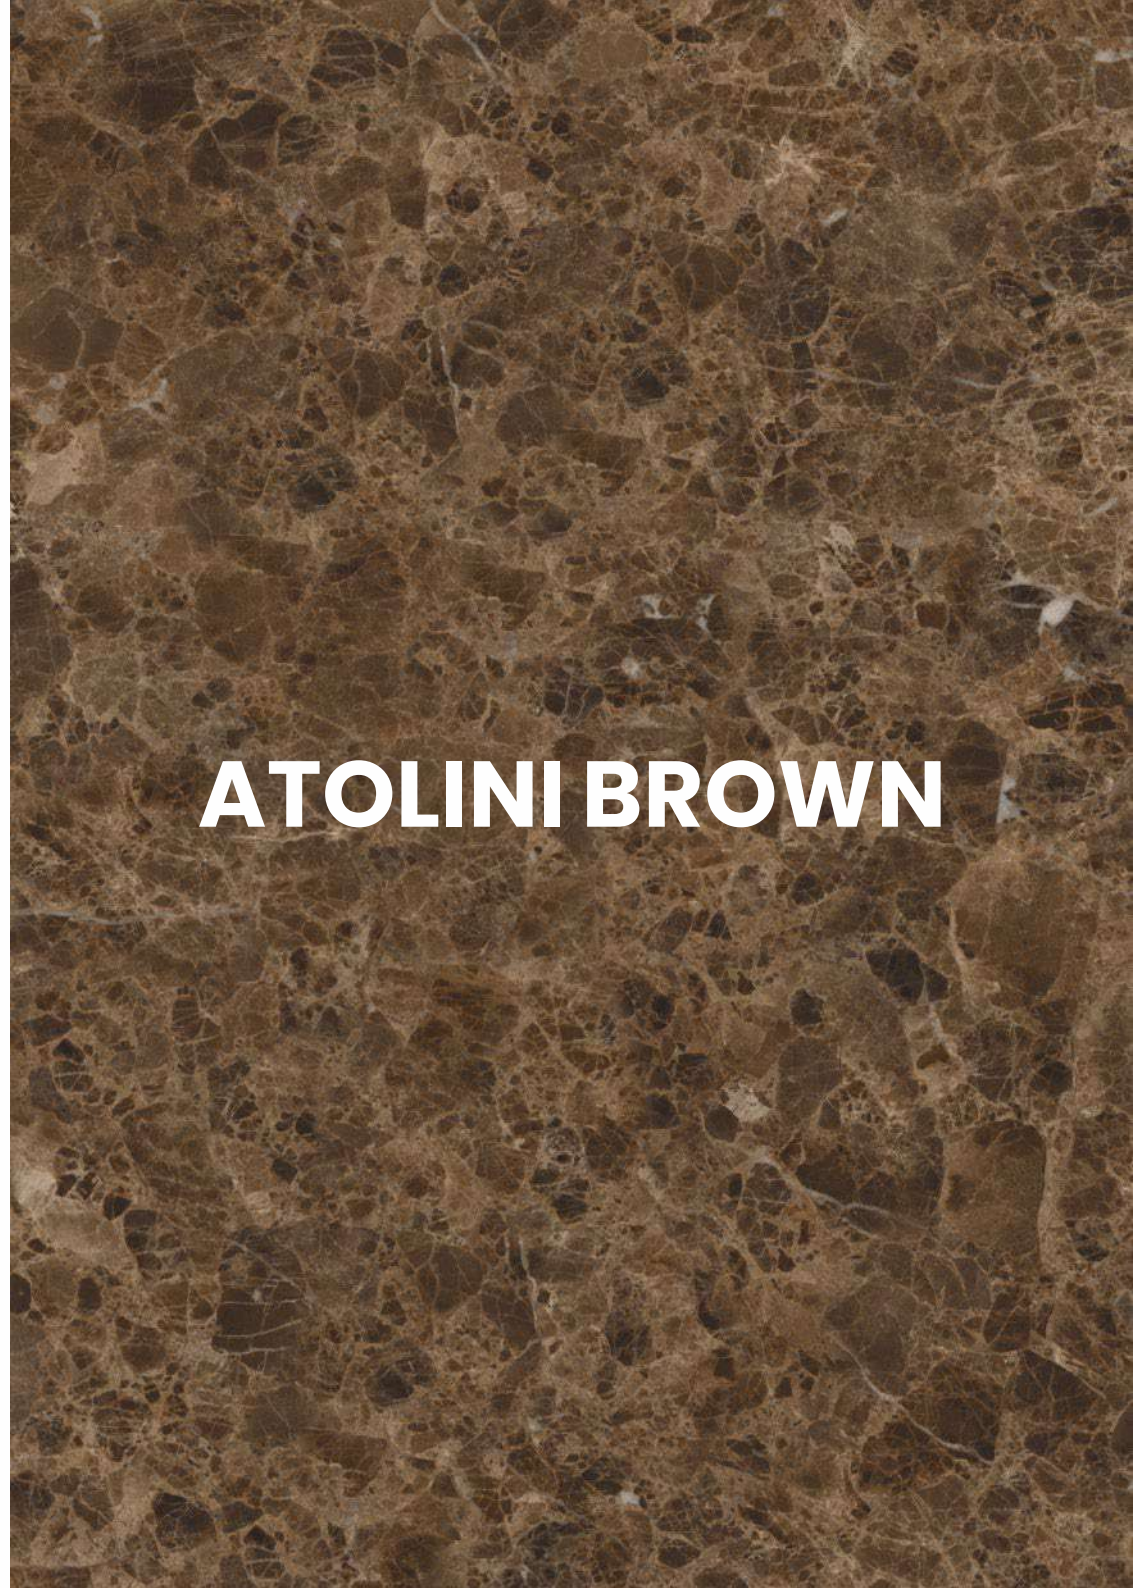

600x1200mm  
Thickness: 9mm

**ATOLINI BROWN**

Polished Glazed  
Vitrified Tiles

**SUPREMACY**  
SERIES

**ATOLINI BROWN**

600x1200mm  
Thickness: 9mm

**ATOLINI COFFEE**

Polished Glazed  
Vitrified Tiles