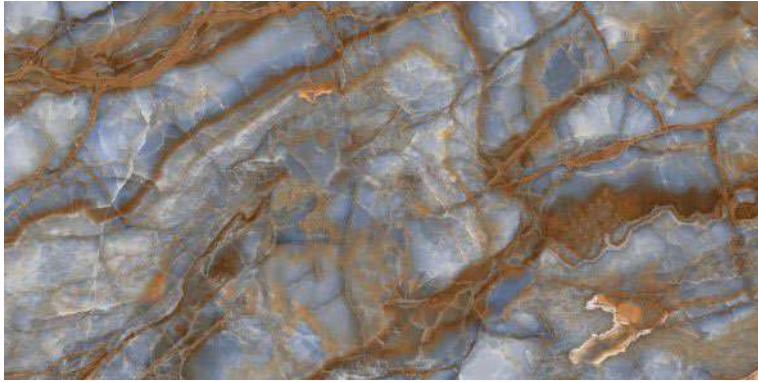

600x1200mm
Thickness: 9mm