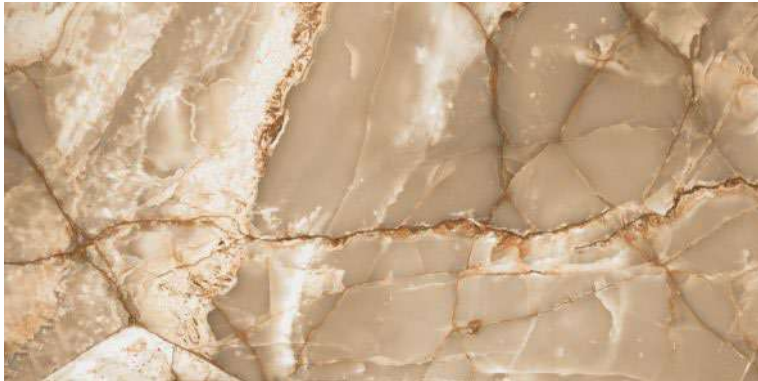

ALDO FROST

Polished Glazed  
Vitrified Tiles

SUPREMACY  
SERIES

ALDO FROST

600x1200mm  
Thickness: 9mm

**ARIZONA STONE**

Polished Glazed  
Vitrified Tiles

**SUPREMACY**  
SERIES

**ARIZONA STONE**

600x1200mm  
Thickness: 9mm

**ARMOUR ONYX-BEIGE**

Polished Glazed  
Vitrified Tiles

**SUPREMACY**  
SERIES

**ARMOUR ONYX BEIGE**

600x1200mm  
Thickness: 9mm

**ARMOUR ONYX-BLUE**