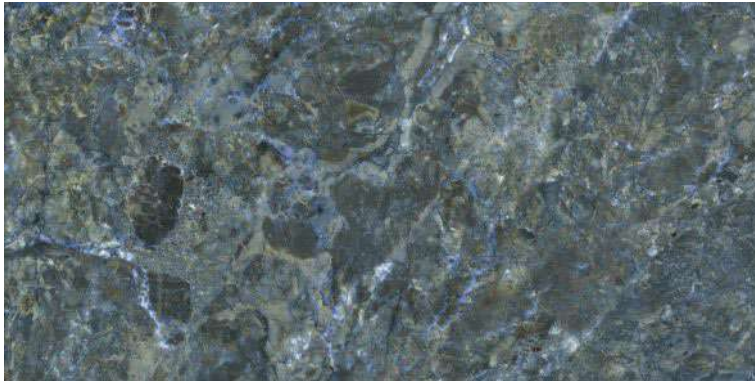

600x1200mm
Thickness: 9mm