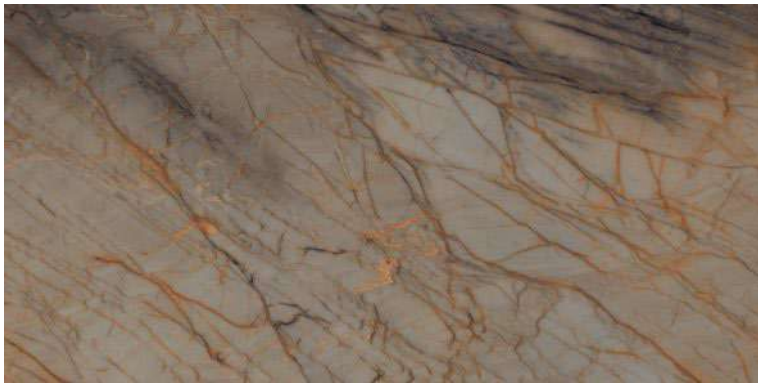

600x1200mm
Thickness: 9mm