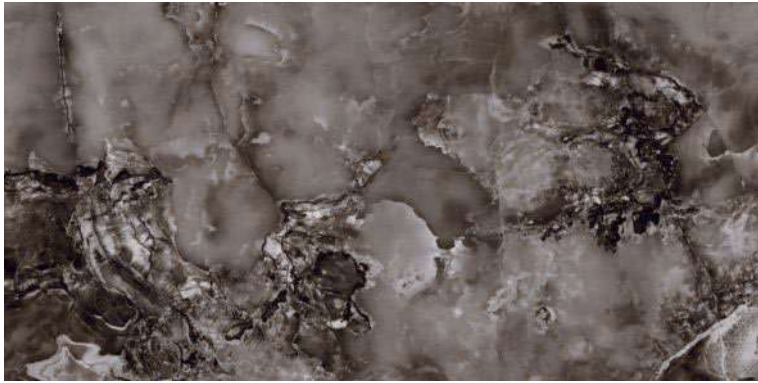

600x1200mm
Thickness: 9mm