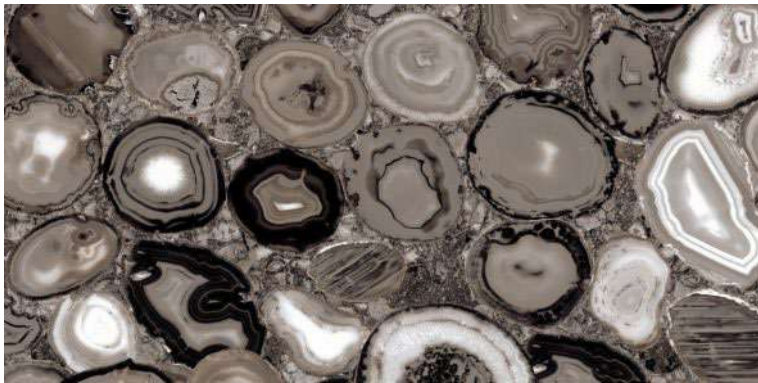

HIGH STRENGTH

LOW MAINTENANCE

600x1200mm  
Thickness: 9mm

ALDO BROWN

Polished Glazed  
Vitrified Tiles

SUPREMACY  
SERIES

ALDO BROWN

600x1200mm  
Thickness: 9mm

ALDO FROST

Polished Glazed  
Vitrified Tiles

SUPREMACY  
SERIES

ALDO FROST

600x1200mm  
Thickness: 9mm

**ARIZONA STONE**

Polished Glazed  
Vitrified Tiles

**SUPREMACY**  
SERIES

**ARIZONA STONE**

600x1200mm  
Thickness: 9mm

**ARMOUR ONYX-BEIGE**

Polished Glazed  
Vitrified Tiles

**SUPREMACY**  
SERIES

**ARMOUR ONYX BEIGE**

600x1200mm  
Thickness: 9mm

**ARMOUR ONYX-BLUE**