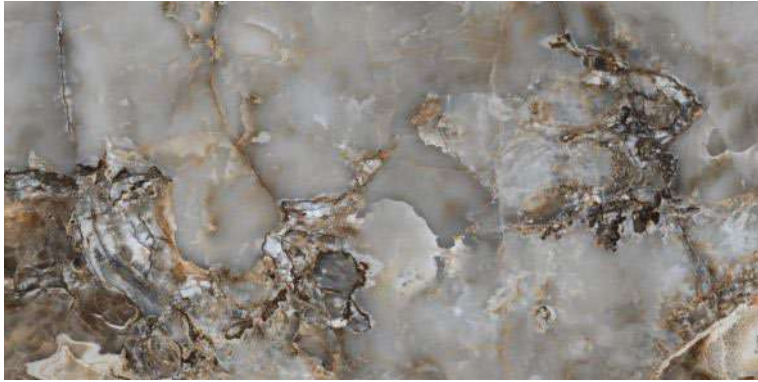

600x1200mm
Thickness: 9mm