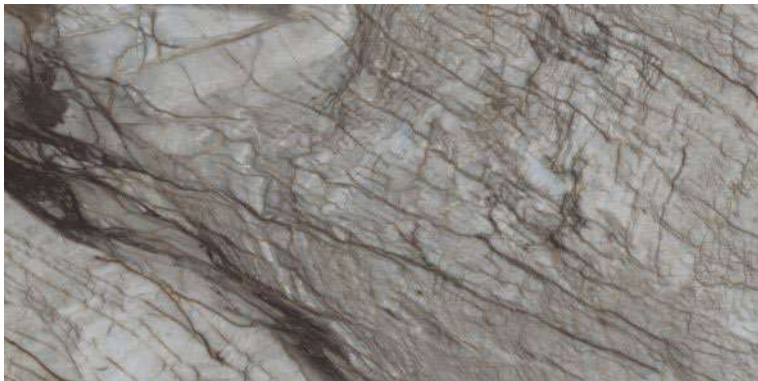

600x1200mm
Thickness: 9mm