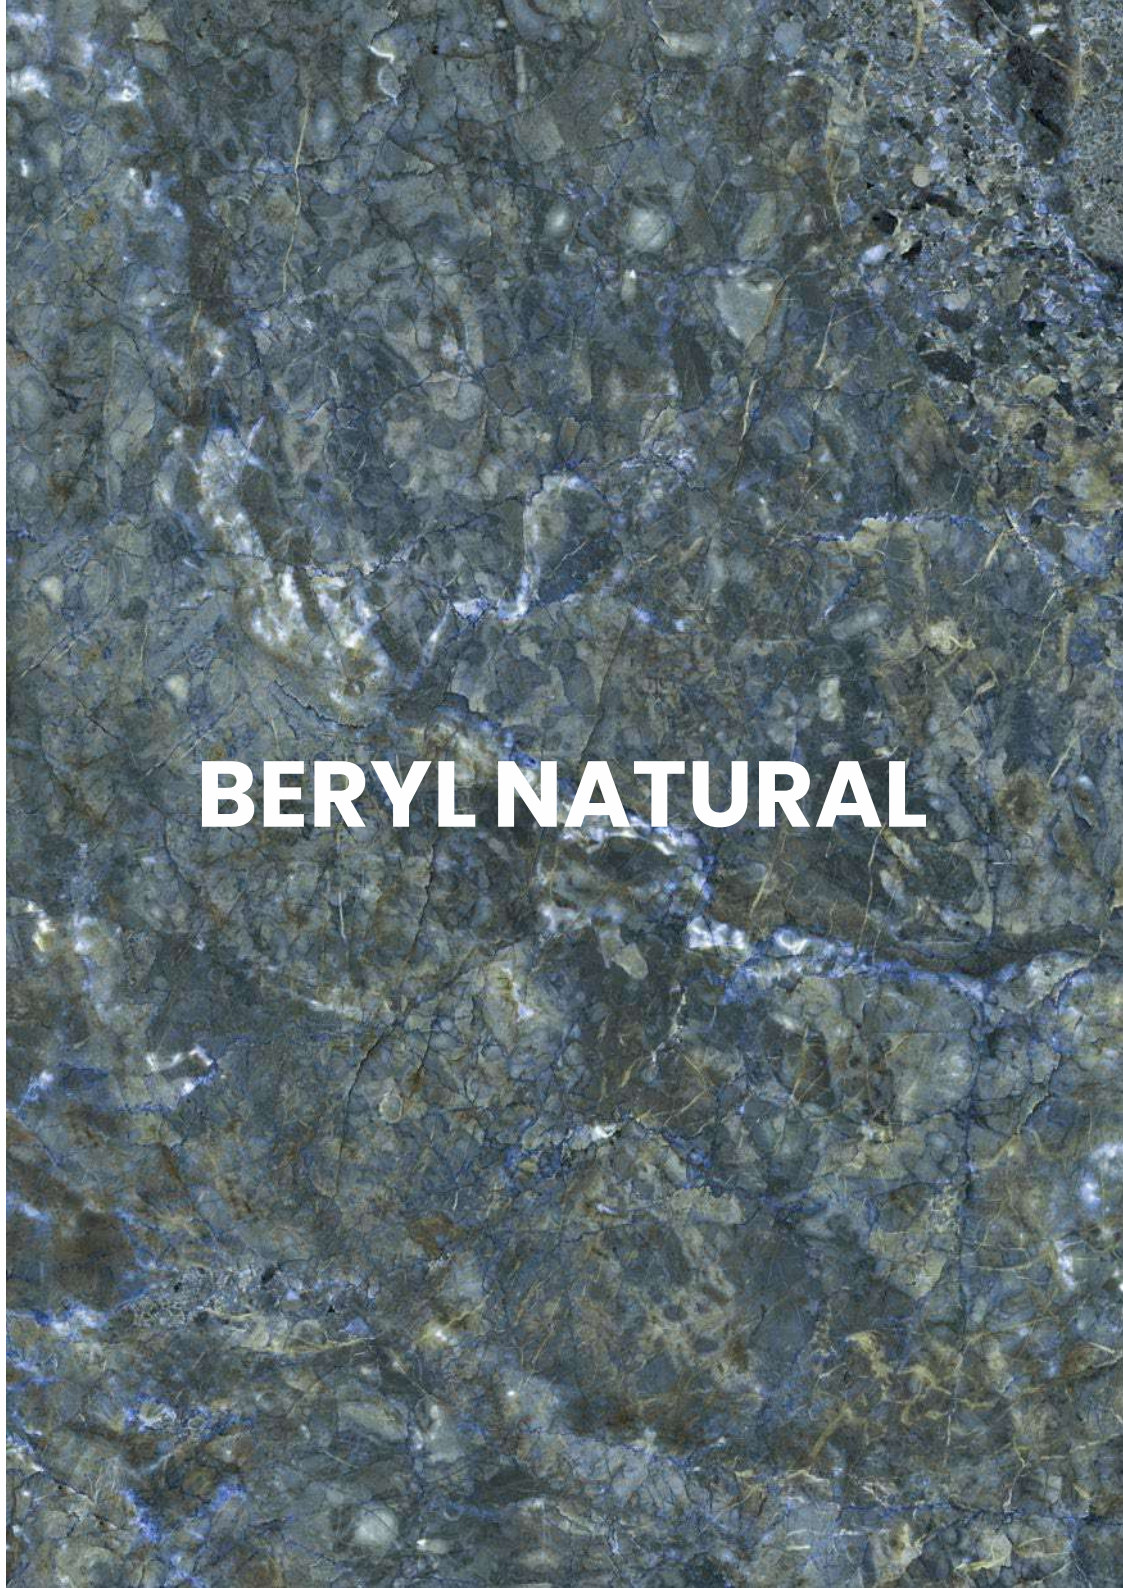

**SUPREMACY**  
SERIES

**ATOLINI COFFEE**

600x1200mm  
Thickness: 9mm

**BERYL NATURAL**

Polished Glazed  
Vitrified Tiles

**SUPREMACY**  
SERIES

**BERYL NATURAL**

600x1200mm  
Thickness: 9mm