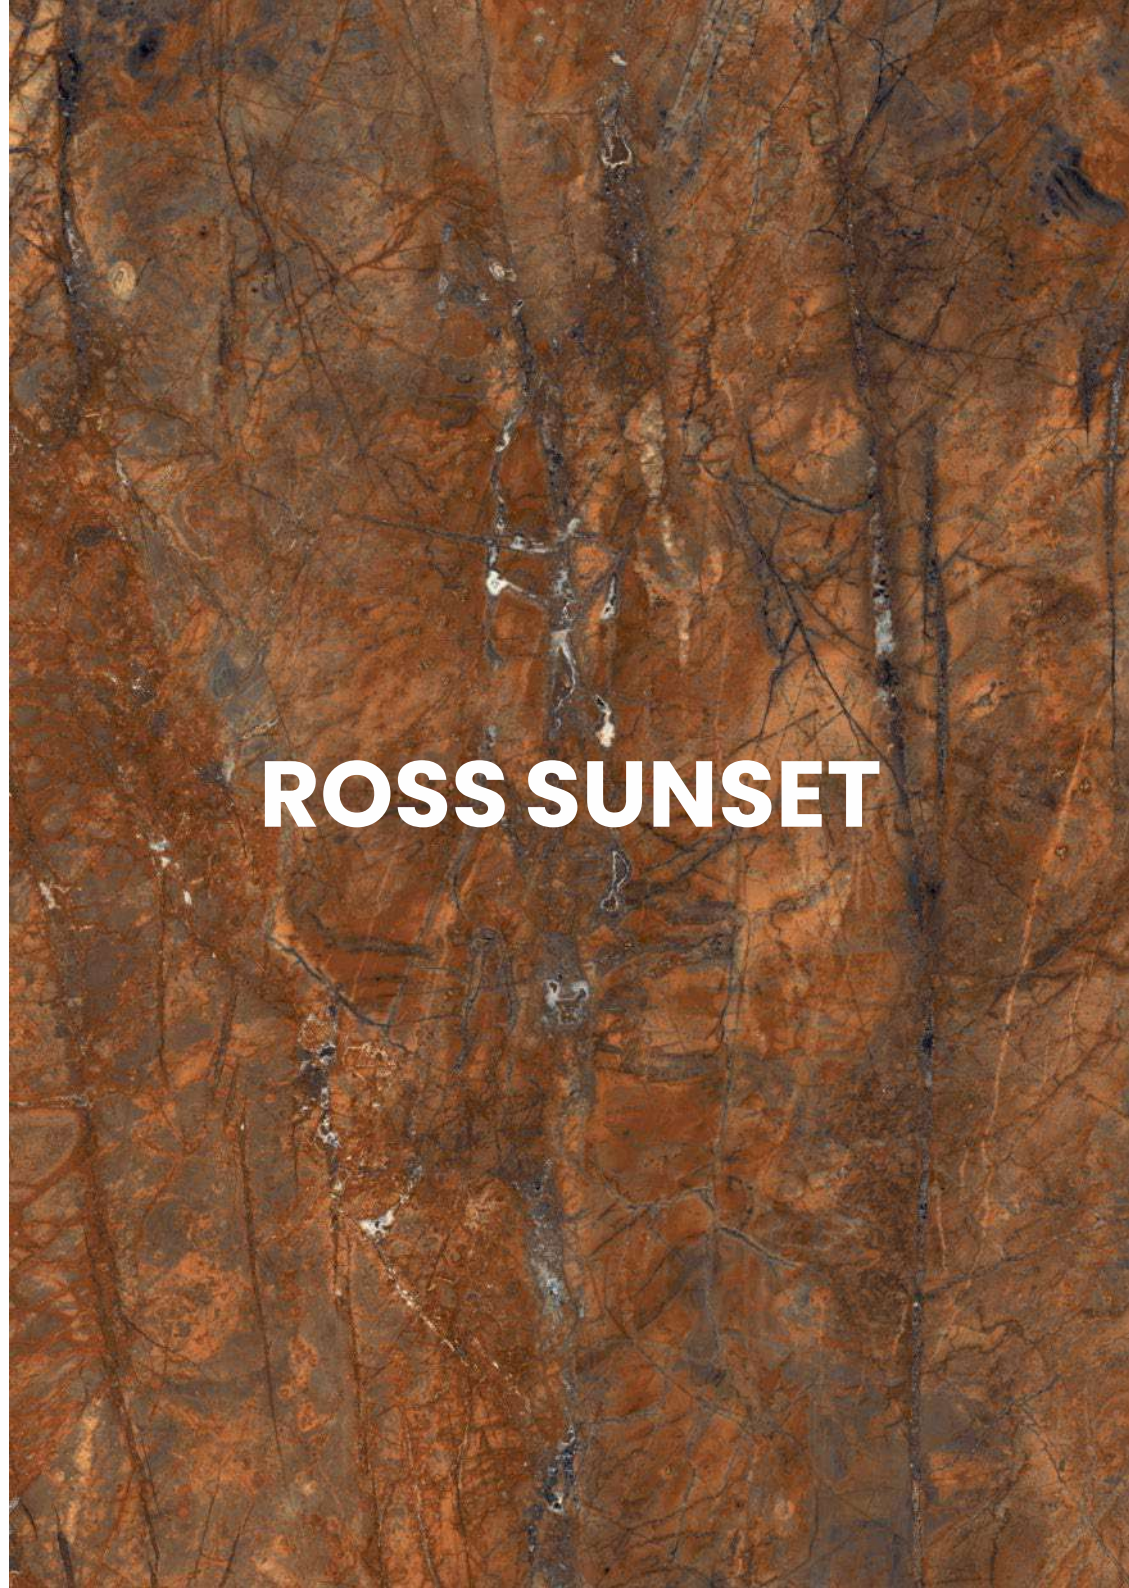

ROSS SUNSET

Polished Glazed
Vitrified Tiles

SUPREMACY
SERIES

ROSS SUNSET