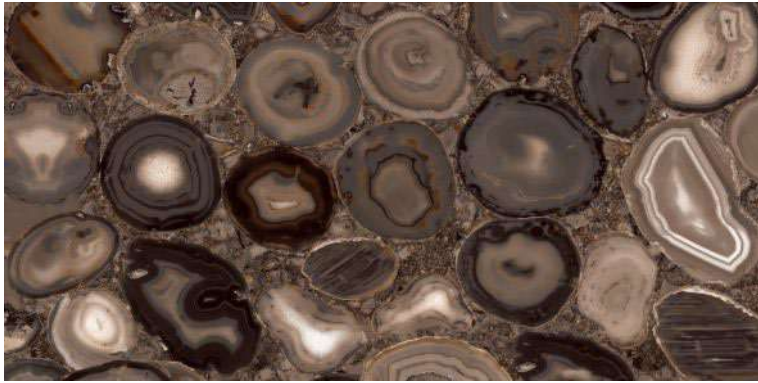

## **COMPILATION OF HIGH GLOSS SURFACES**

600x1200mm  
Thickness: 9mm

**ALASKA WHITE**

Polished Glazed  
Vitrified Tiles

**SUPREMACY**  
SERIES

**ALASKA WHITE**

RANDOM DESIGN

ECO FRIENDLY

HIGH STRENGTH

LOW MAINTENANCE

600x1200mm  
Thickness: 9mm

ALDO BROWN

Polished Glazed  
Vitrified Tiles

SUPREMACY  
SERIES

ALDO BROWN

600x1200mm  
Thickness: 9mm

ALDO FROST

Polished Glazed  
Vitrified Tiles

SUPREMACY  
SERIES

ALDO FROST

600x1200mm  
Thickness: 9mm

**ARIZONA STONE**

Polished Glazed  
Vitrified Tiles

**SUPREMACY**  
SERIES