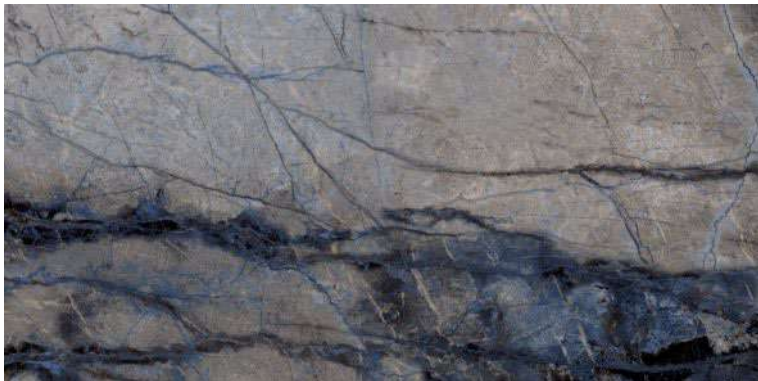

**JETTY BROWN**

Polished Glazed  
Vitrified Tiles

**SUPREMACY**  
SERIES

**JETTY BROWN**

600x1200mm  
Thickness: 9mm

LARK SILVER

Polished Glazed  
Vitrified Tiles

SUPREMACY  
SERIES