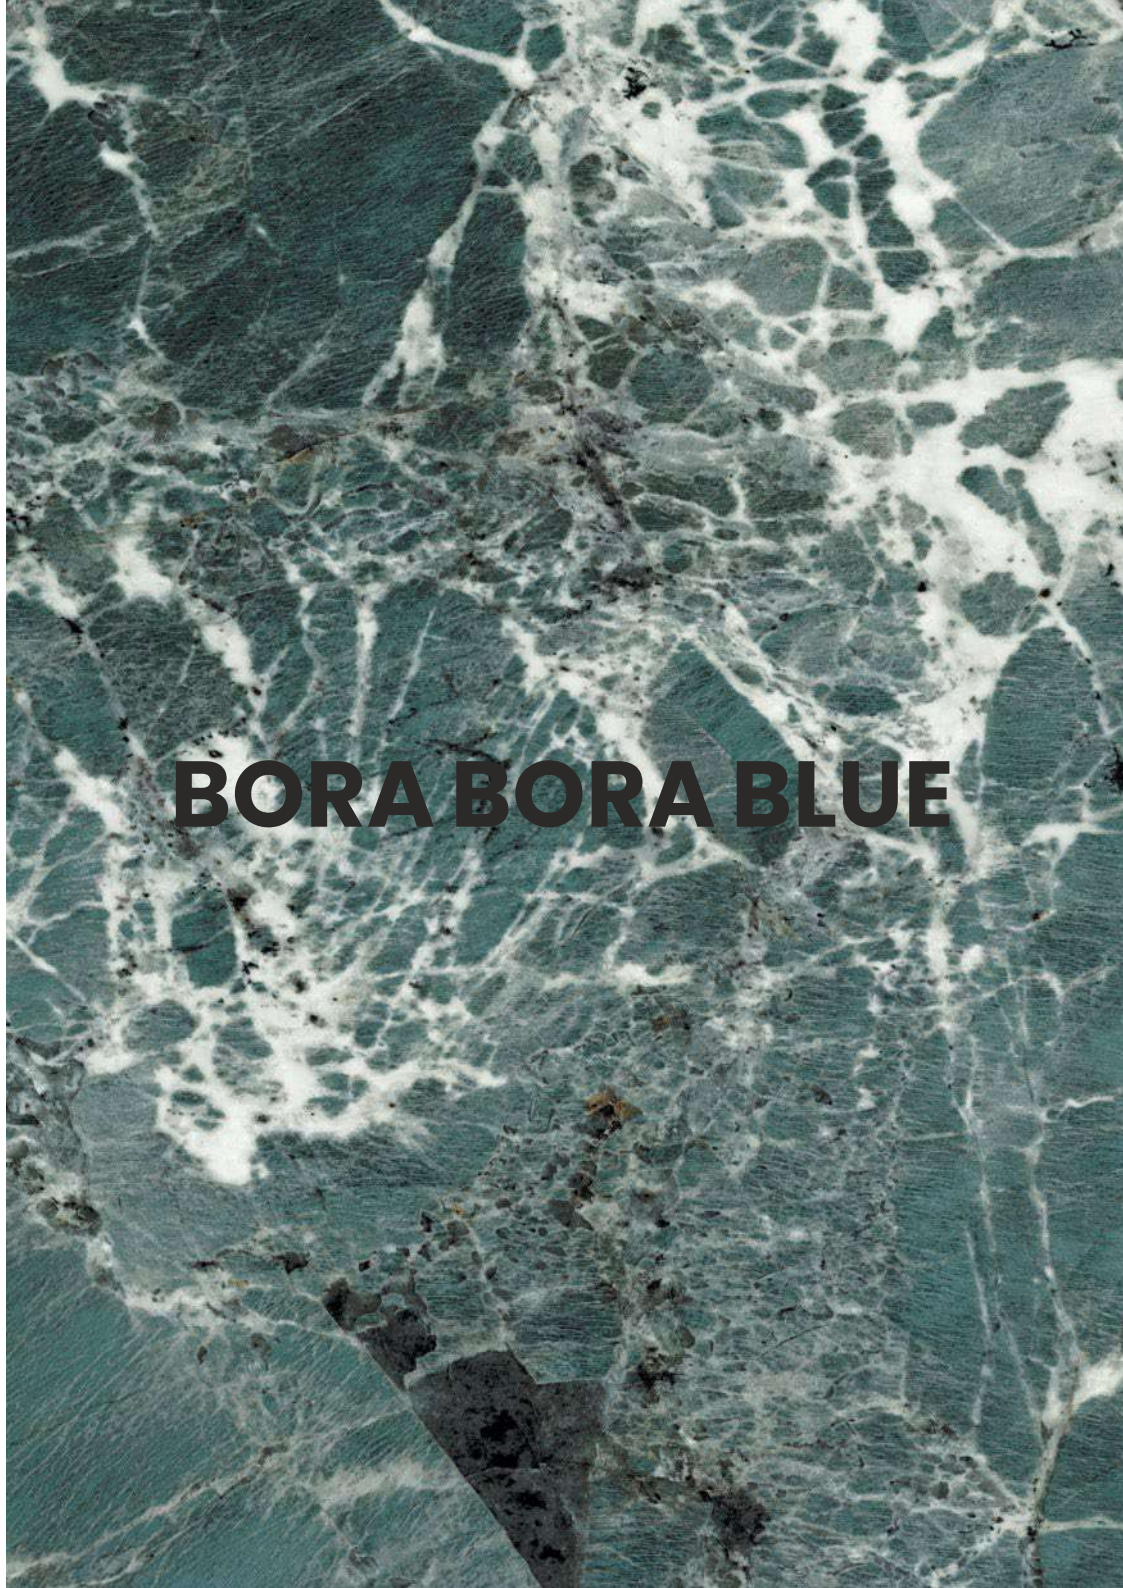

BORA BORA BLUE

Polished Glazed
Vitrified Tiles

SUPREMACY
SERIES

BORA BORA BLUE