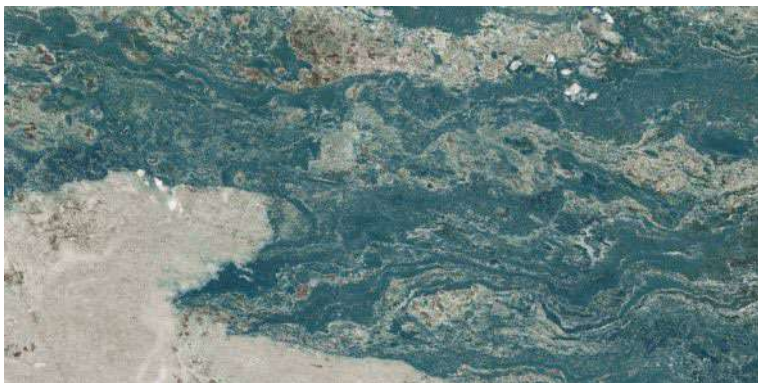

600x1200mm
Thickness: 9mm