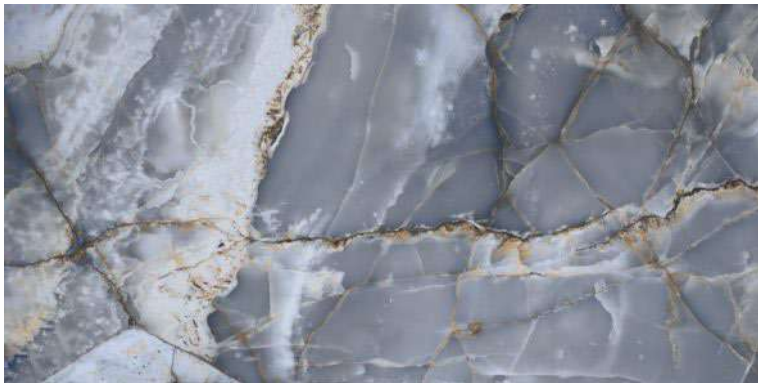

**ARIZONA STONE**

600x1200mm  
Thickness: 9mm

**ARMOUR ONYX-BEIGE**

Polished Glazed  
Vitrified Tiles

**SUPREMACY**  
SERIES

**ARMOUR ONYX BEIGE**

600x1200mm  
Thickness: 9mm

**ARMOUR ONYX-BLUE**