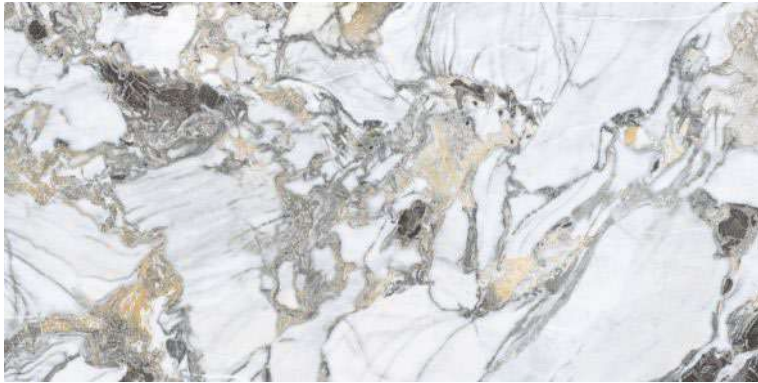

600x1200mm
Thickness: 9mm