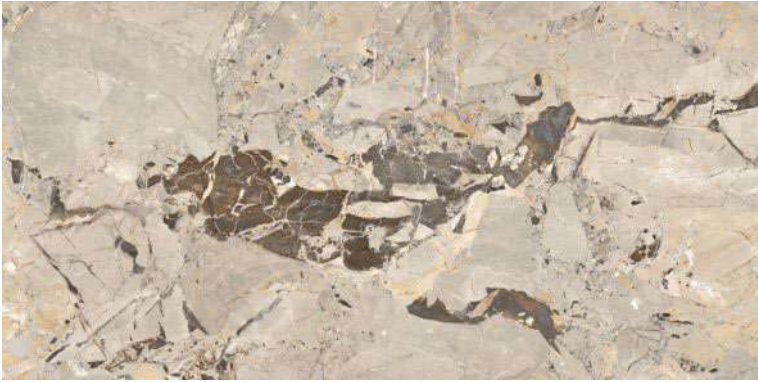

ALDO FROST

Polished Glazed  
Vitrified Tiles

SUPREMACY  
SERIES

ALDO FROST

600x1200mm  
Thickness: 9mm

**ARIZONA STONE**

Polished Glazed  
Vitrified Tiles

**SUPREMACY**  
SERIES