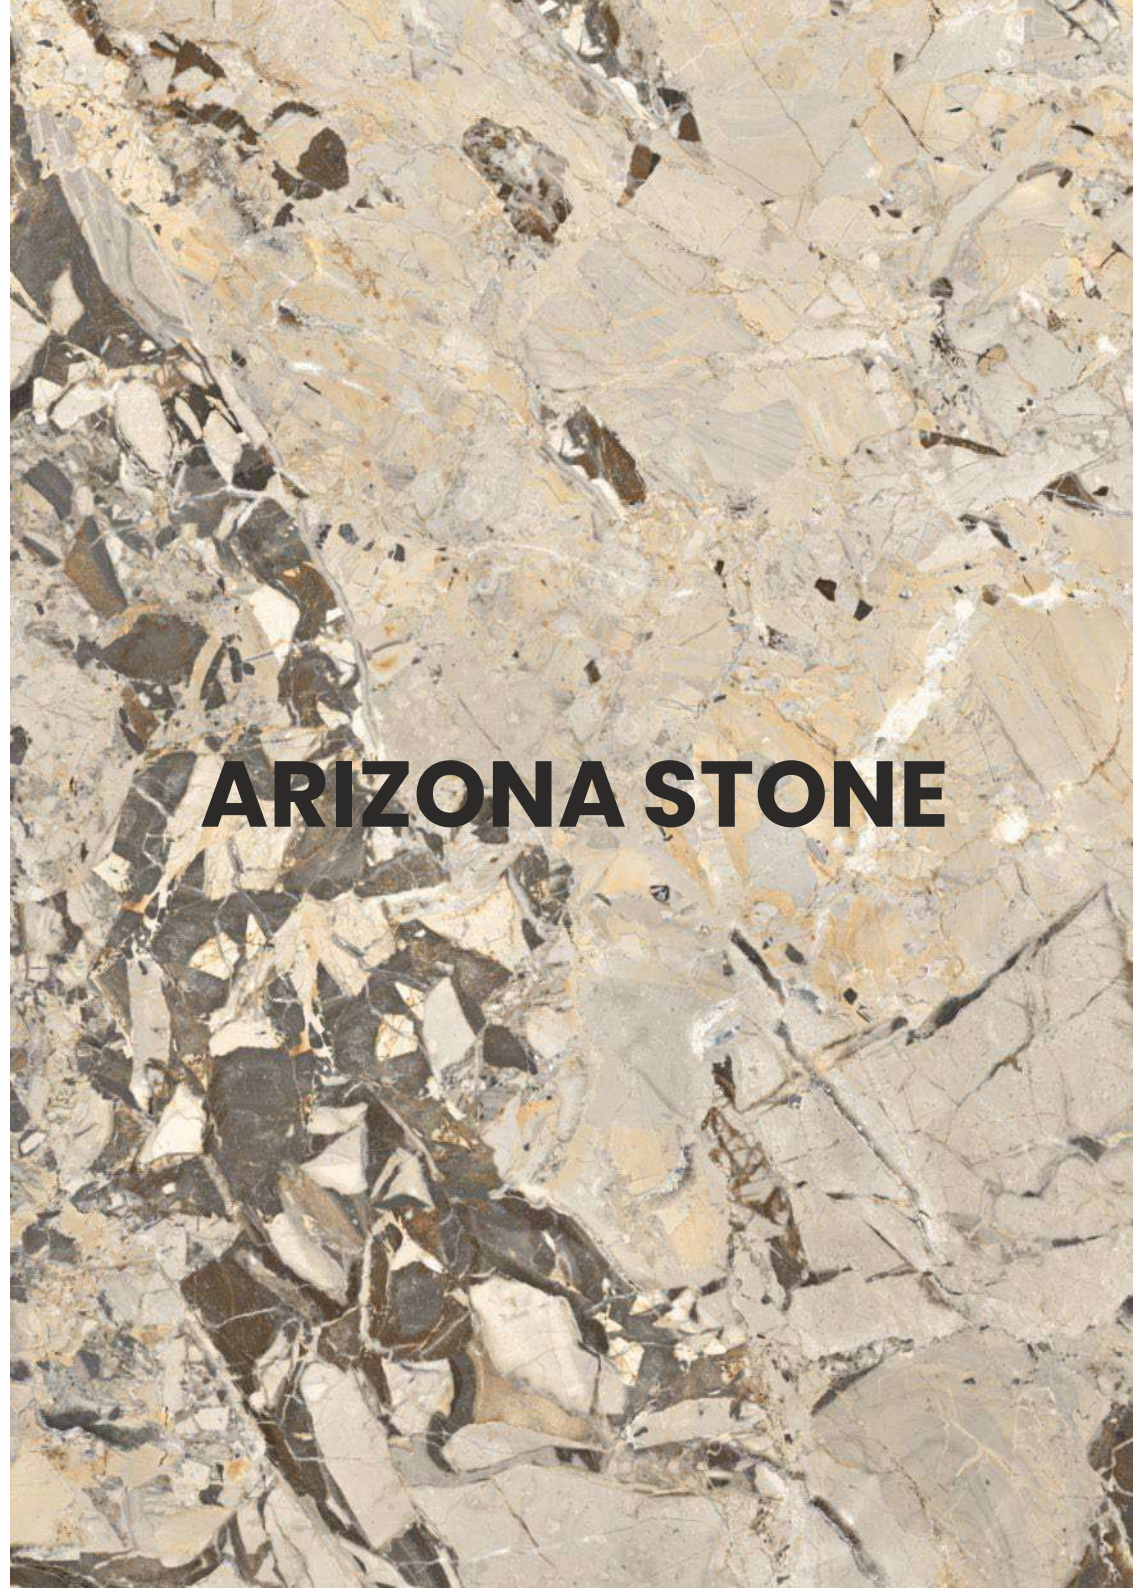

ARIZONA STONE

Polished Glazed
Vitrified Tiles

SUPREMACY
SERIES

ARIZONA STONE