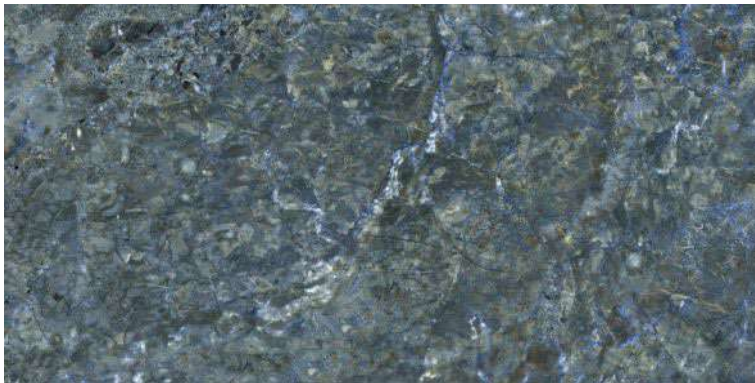

600x1200mm
Thickness: 9mm