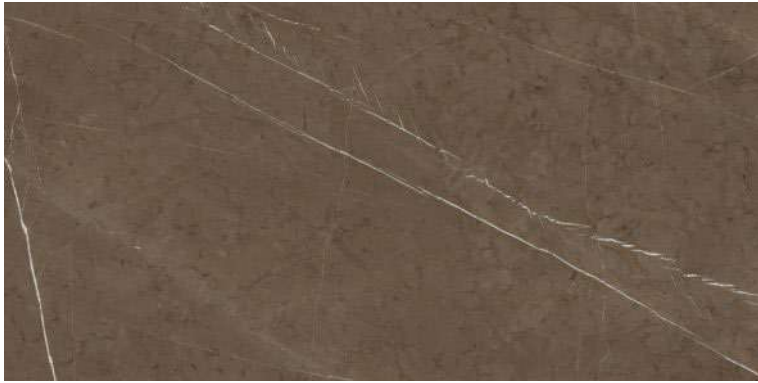

600x1200mm
Thickness: 9mm

MARVIS AMBER

Polished Glazed
Vitrified Tiles

SUPREMACY
SERIES

MARVIS AMBER