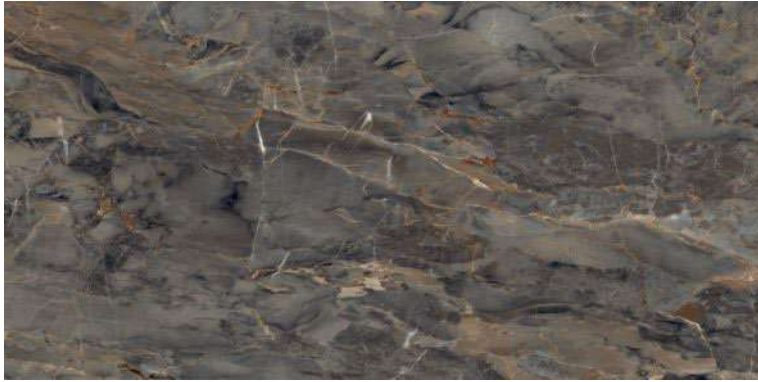

**JETTY BROWN**

Polished Glazed  
Vitrified Tiles

**SUPREMACY**  
SERIES

**JETTY BROWN**

600x1200mm  
Thickness: 9mm

LARK SILVER

Polished Glazed  
Vitrified Tiles

SUPREMACY  
SERIES