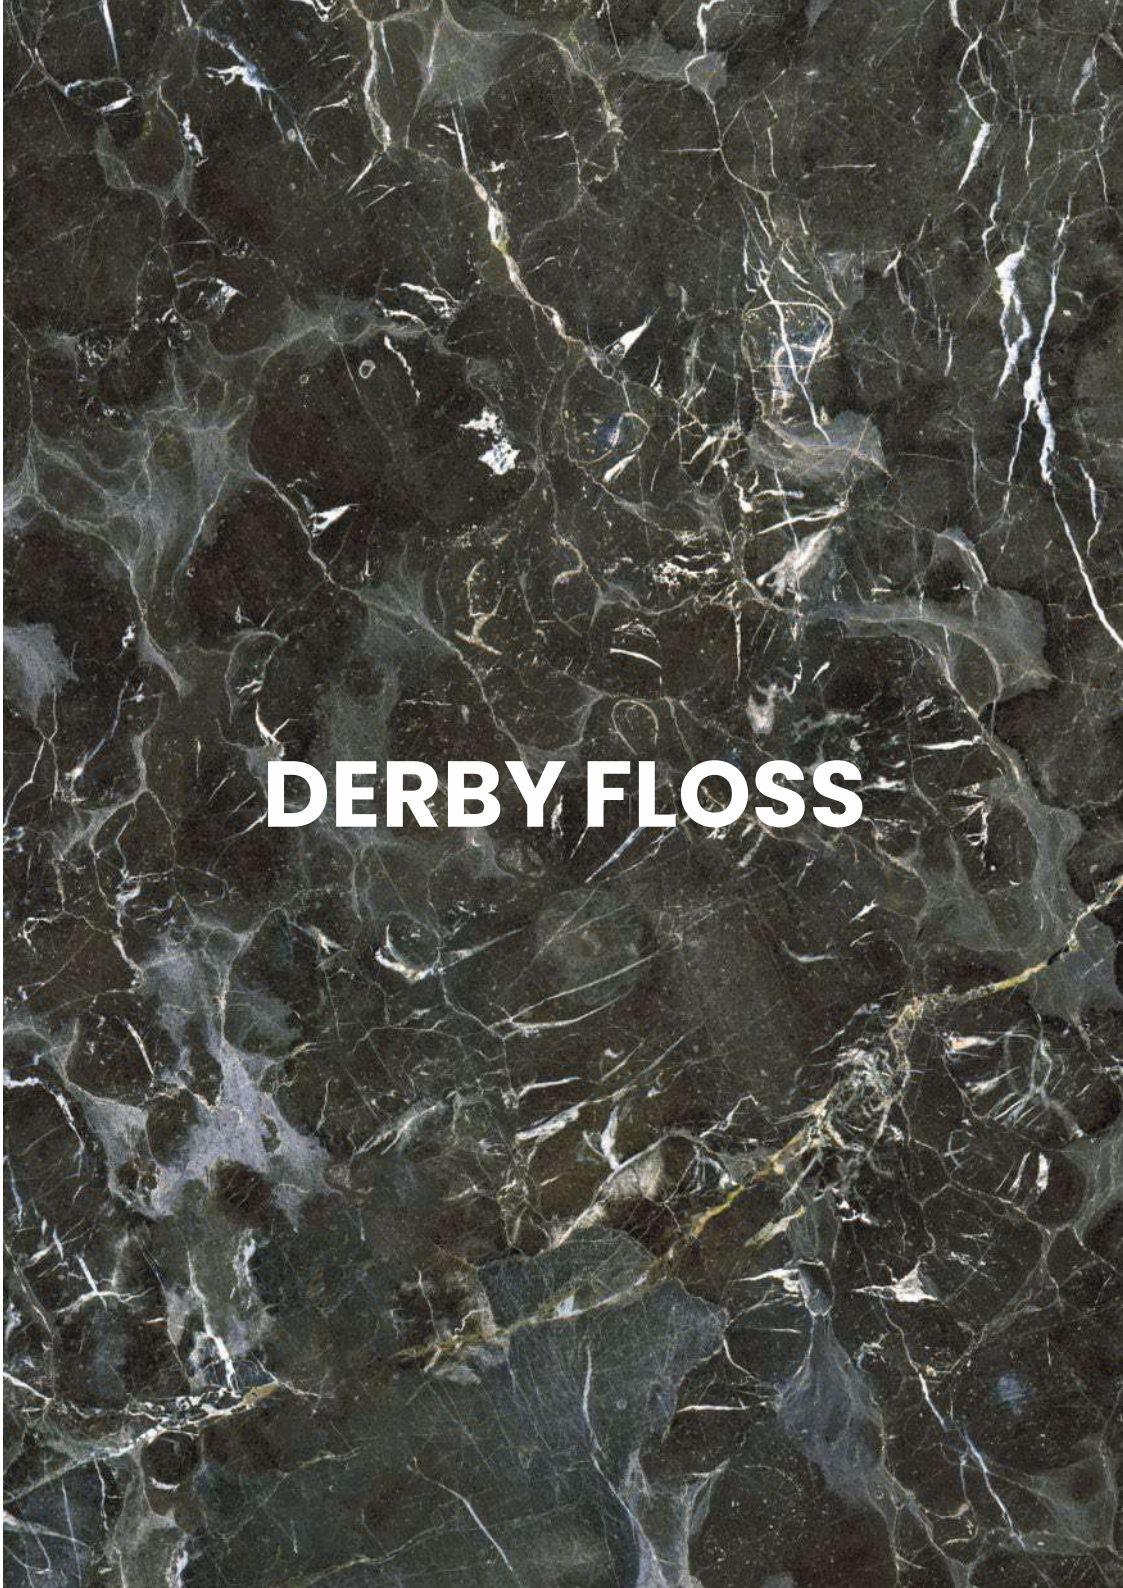

DERBY FLOSS

Polished Glazed
Vitrified Tiles

SUPREMACY
SERIES