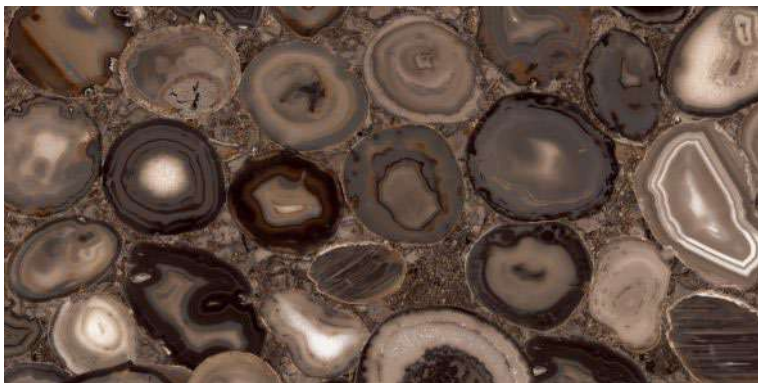

## **COMPILATION OF HIGH GLOSS SURFACES**

600x1200mm  
Thickness: 9mm

**ALASKA WHITE**

Polished Glazed  
Vitrified Tiles

**SUPREMACY**  
SERIES

**ALASKA WHITE**

RANDOM DESIGN

ECO FRIENDLY

HIGH STRENGTH

LOW MAINTENANCE

600x1200mm  
Thickness: 9mm

ALDO BROWN

Polished Glazed  
Vitrified Tiles

SUPREMACY  
SERIES

ALDO BROWN

600x1200mm  
Thickness: 9mm

ALDO FROST

Polished Glazed  
Vitrified Tiles

SUPREMACY  
SERIES

ALDO FROST

600x1200mm  
Thickness: 9mm

**ARIZONA STONE**

Polished Glazed  
Vitrified Tiles

**SUPREMACY**  
SERIES

**ARIZONA STONE**

600x1200mm  
Thickness: 9mm

**ARMOUR ONYX-BEIGE**

Polished Glazed  
Vitrified Tiles

**SUPREMACY**  
SERIES

**ARMOUR ONYX BEIGE**

600x1200mm  
Thickness: 9mm

**ARMOUR ONYX-BLUE**