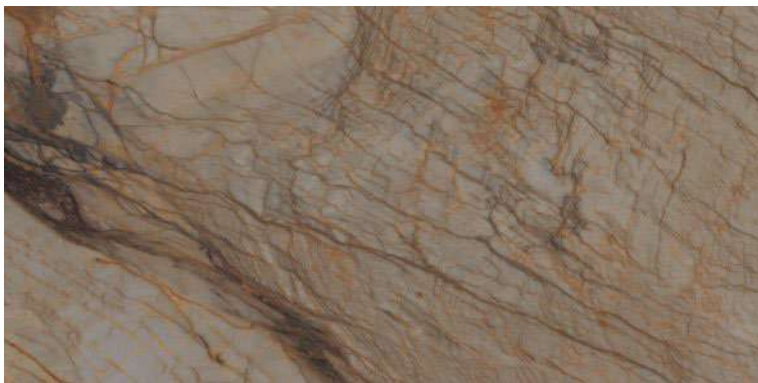

600x1200mm
Thickness: 9mm