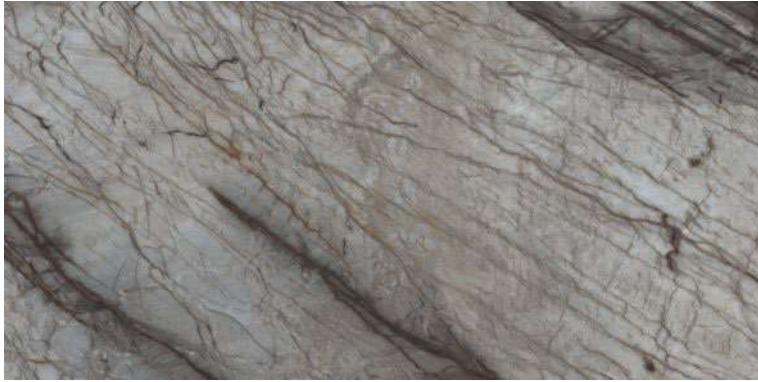

600x1200mm
Thickness: 9mm