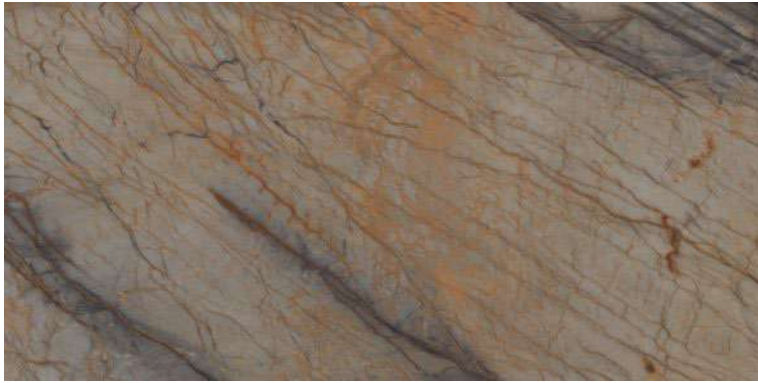

600x1200mm
Thickness: 9mm