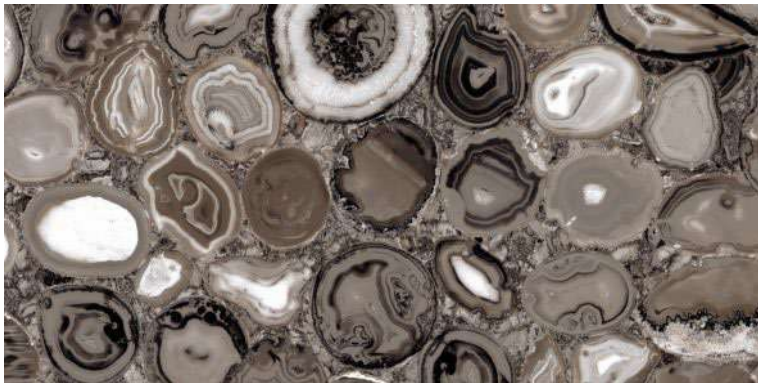

HIGH STRENGTH

LOW MAINTENANCE

600x1200mm  
Thickness: 9mm

ALDO BROWN

Polished Glazed  
Vitrified Tiles

SUPREMACY  
SERIES

ALDO BROWN

600x1200mm  
Thickness: 9mm

ALDO FROST

Polished Glazed  
Vitrified Tiles

SUPREMACY  
SERIES

ALDO FROST

600x1200mm  
Thickness: 9mm

**ARIZONA STONE**

Polished Glazed  
Vitrified Tiles

**SUPREMACY**  
SERIES

**ARIZONA STONE**

600x1200mm  
Thickness: 9mm

**ARMOUR ONYX-BEIGE**

Polished Glazed  
Vitrified Tiles

**SUPREMACY**  
SERIES

**ARMOUR ONYX BEIGE**

600x1200mm  
Thickness: 9mm

**ARMOUR ONYX-BLUE**