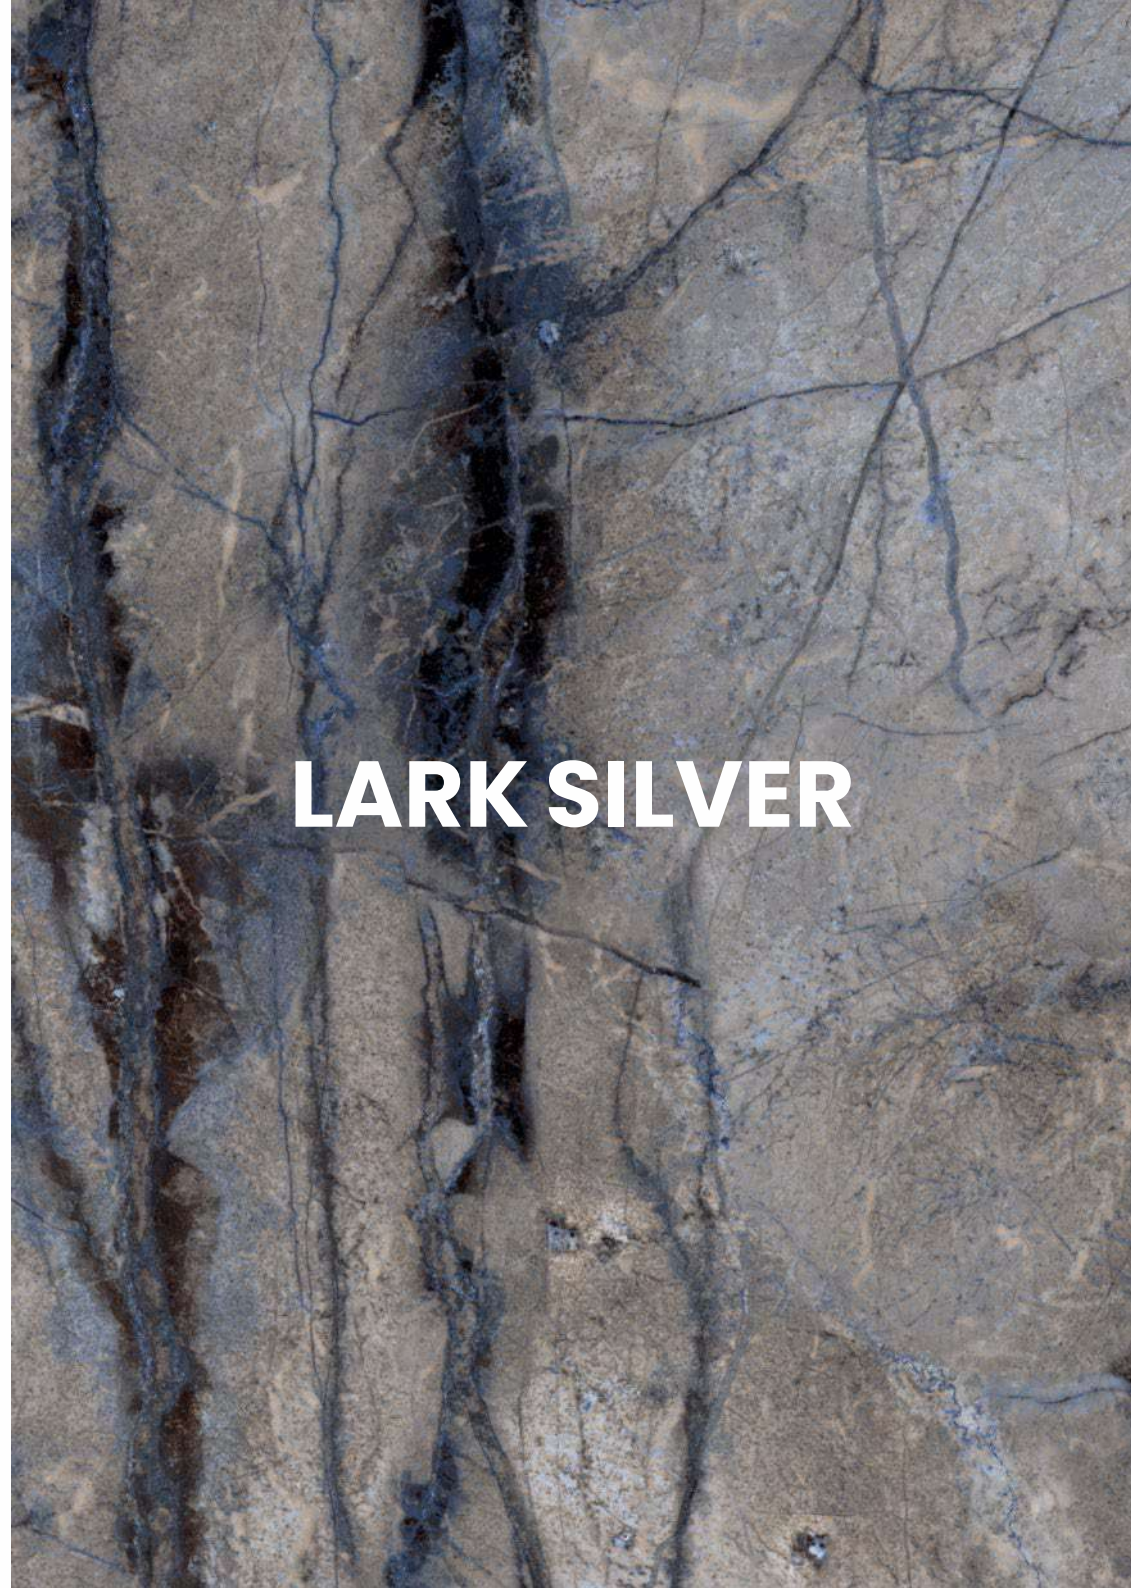

LARK SILVER

Polished Glazed
Vitrified Tiles

SUPREMACY
SERIES

LARK SILVER