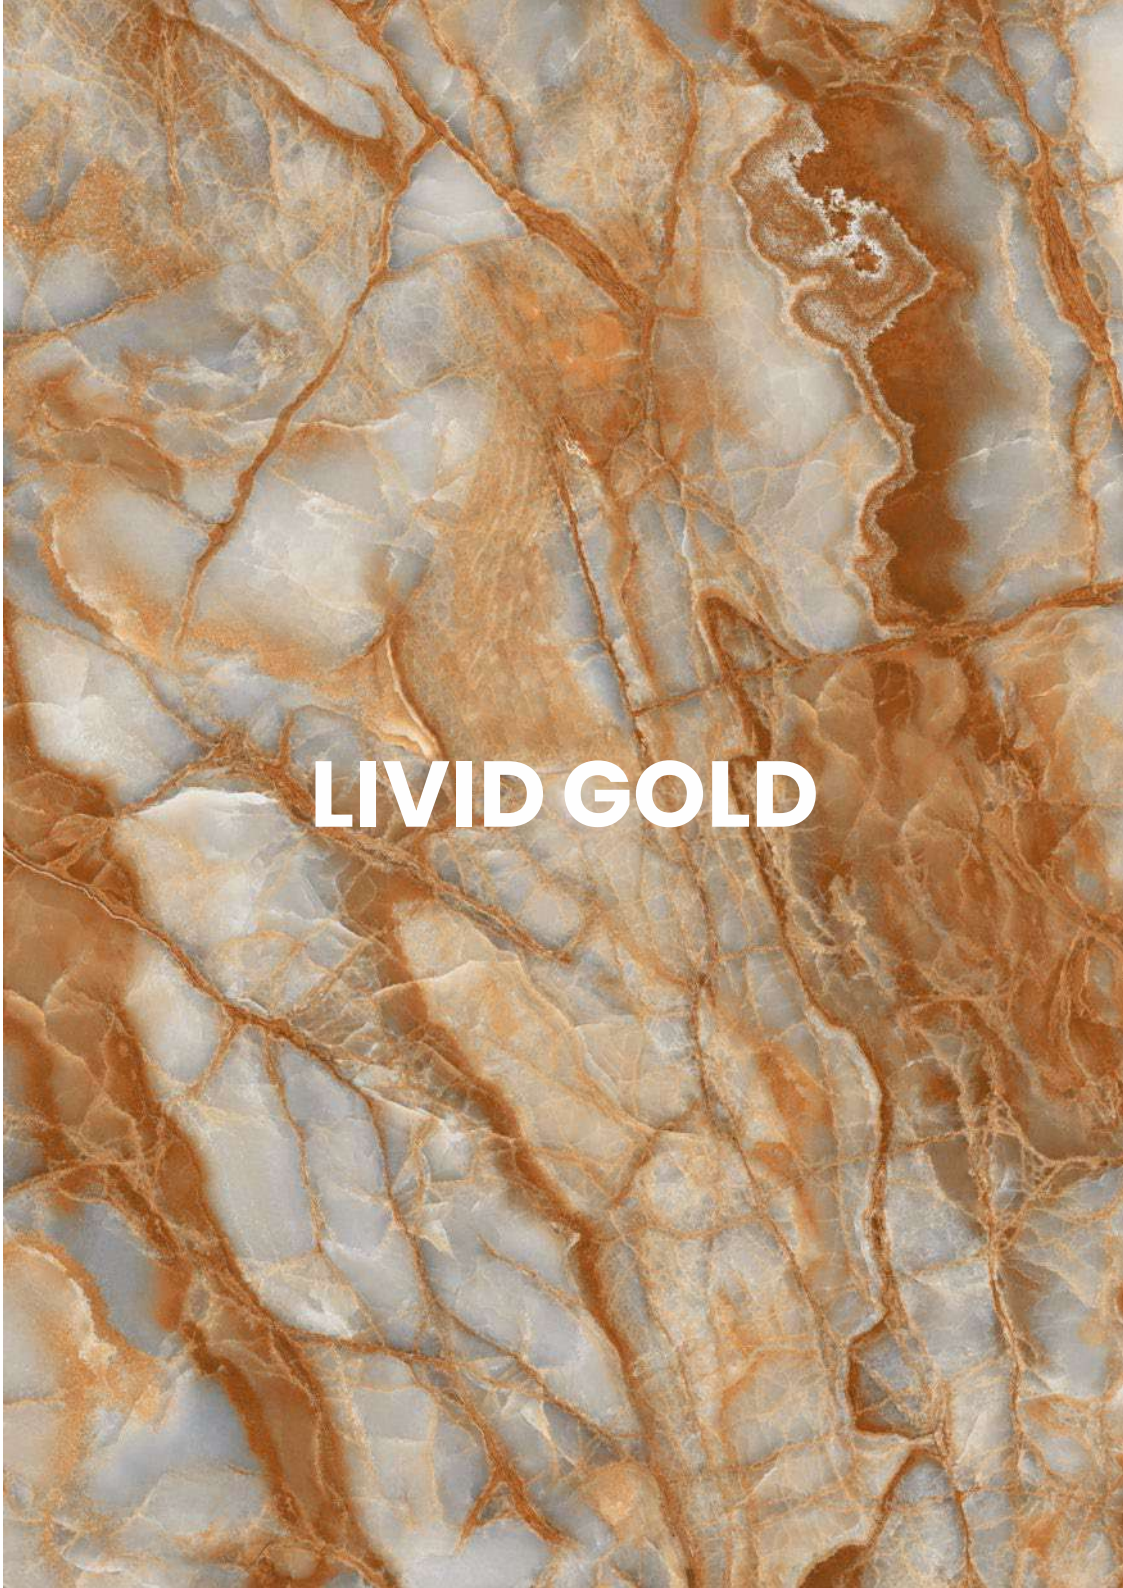

LIVID GOLD

Polished Glazed
Vitrified Tiles

SUPREMACY
SERIES