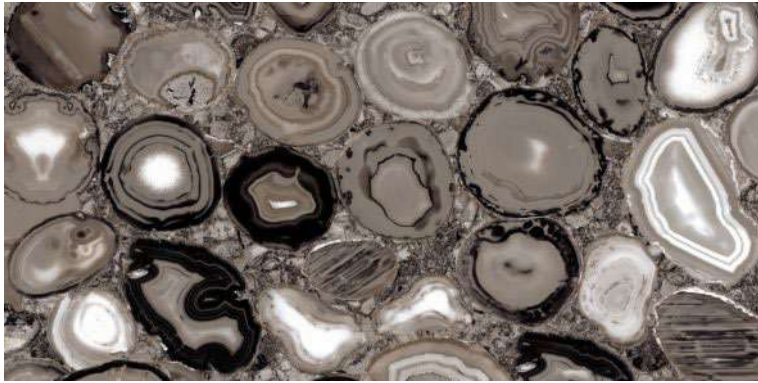

HIGH STRENGTH

LOW MAINTENANCE

600x1200mm  
Thickness: 9mm

ALDO BROWN

Polished Glazed  
Vitrified Tiles

SUPREMACY  
SERIES

ALDO BROWN

600x1200mm  
Thickness: 9mm

ALDO FROST

Polished Glazed  
Vitrified Tiles

SUPREMACY  
SERIES

ALDO FROST

600x1200mm  
Thickness: 9mm

**ARIZONA STONE**

Polished Glazed  
Vitrified Tiles

**SUPREMACY**  
SERIES

**ARIZONA STONE**

600x1200mm  
Thickness: 9mm

**ARMOUR ONYX-BEIGE**

Polished Glazed  
Vitrified Tiles

**SUPREMACY**  
SERIES

**ARMOUR ONYX BEIGE**

600x1200mm  
Thickness: 9mm

**ARMOUR ONYX-BLUE**