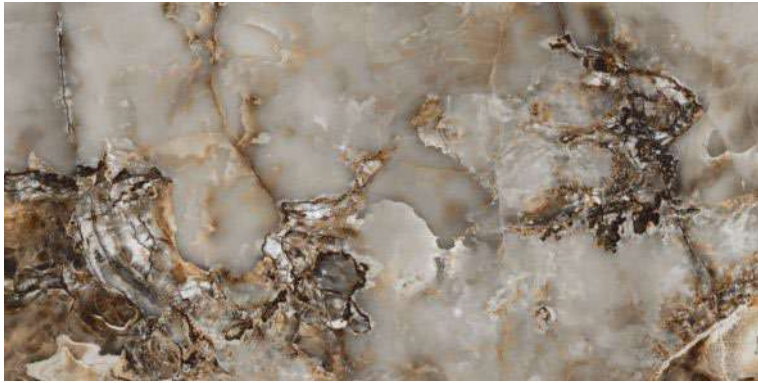

**CONTUSE BLUE**

600x1200mm  
Thickness: 9mm

**CONTUSE COCOA**

Polished Glazed  
Vitrified Tiles

**SUPREMACY**  
SERIES

**CONTUSE COCOA**

600x1200mm  
Thickness: 9mm

**CONTUSE GOLD**