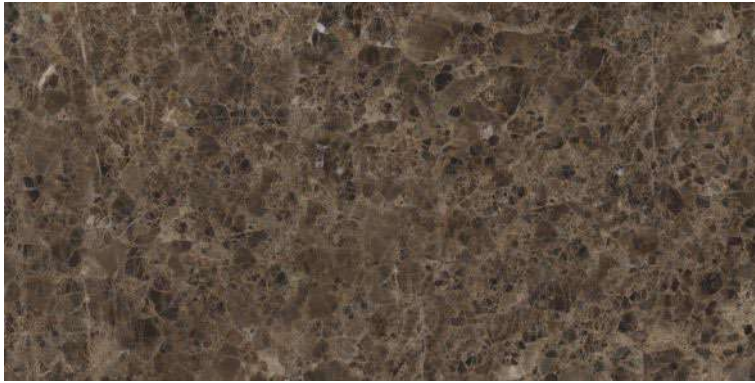

600x1200mm
Thickness: 9mm

ATOLINI COFFEE

Polished Glazed
Vitrified Tiles

SUPREMACY
SERIES

ATOLINI COFFEE