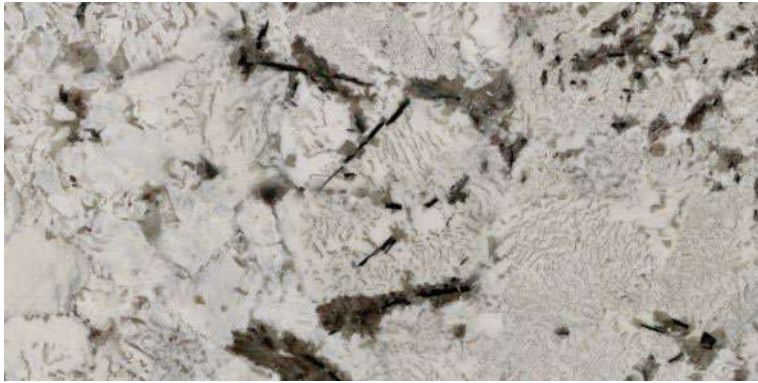

600x1200mm
Thickness: 9mm