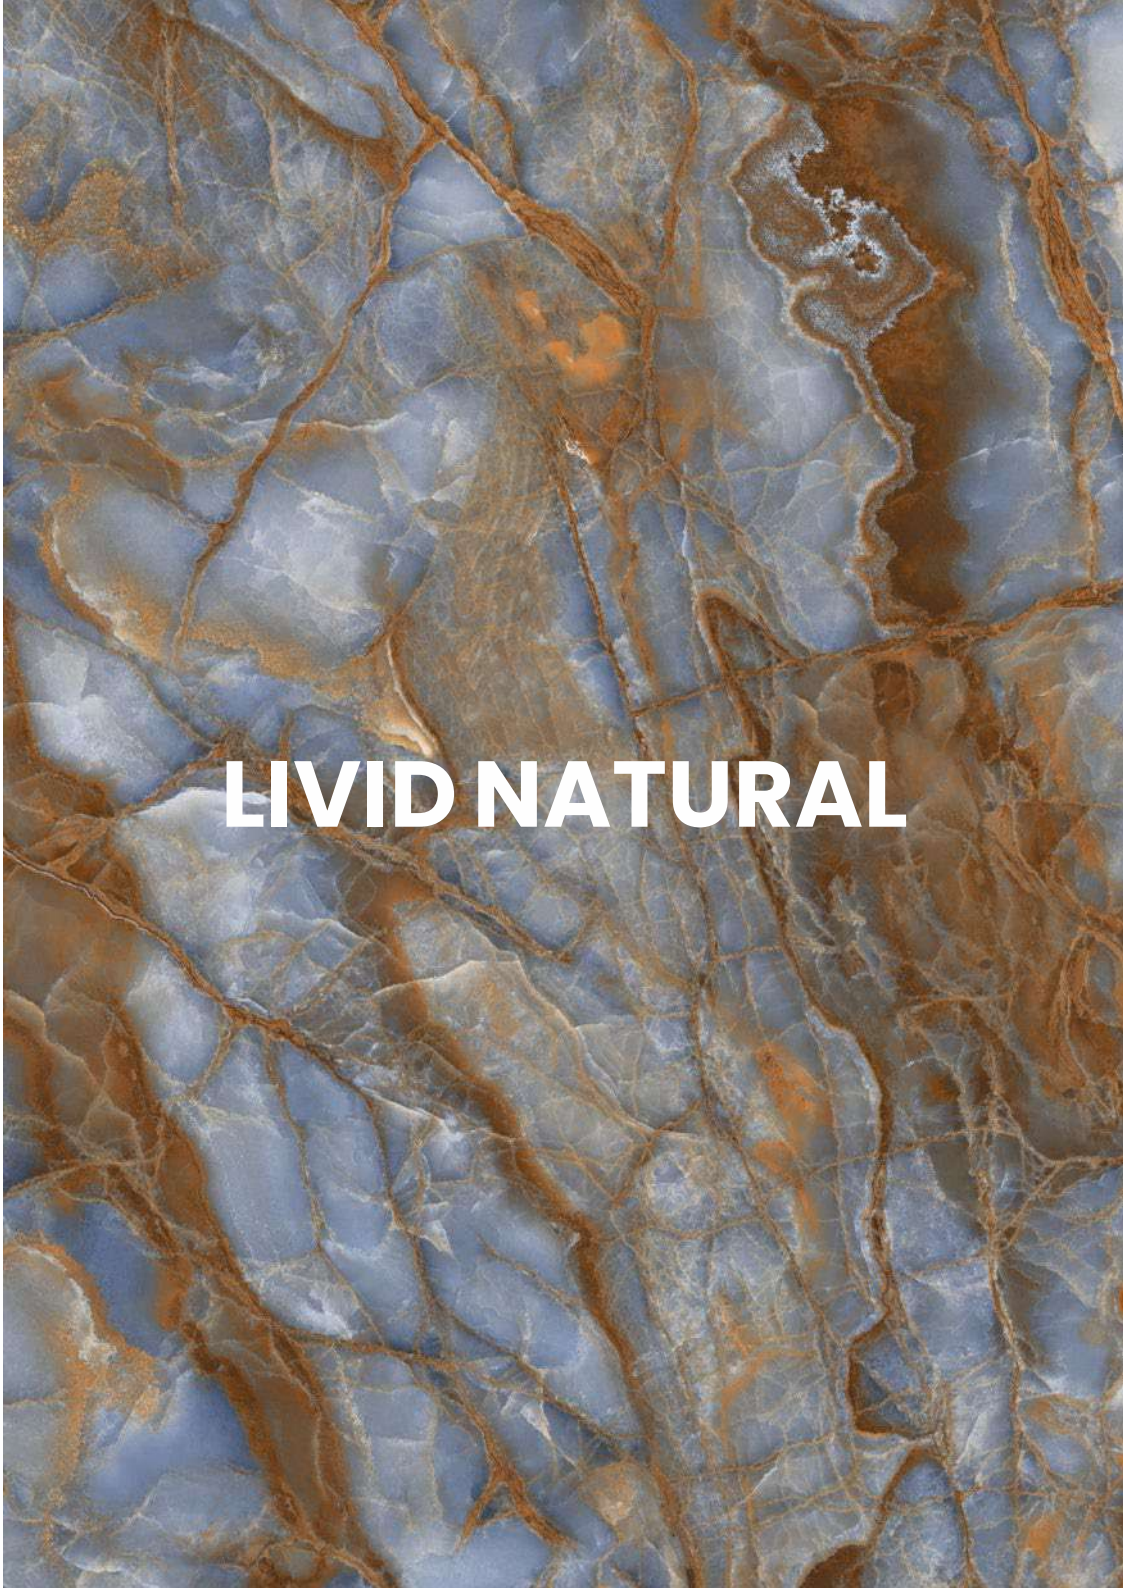

Polished Glazed  
Vitrified Tiles

SUPREMACY  
SERIES

LIVID GOLD

600x1200mm  
Thickness: 9mm

LIVID NATURAL

Polished Glazed  
Vitrified Tiles

SUPREMACY  
SERIES

LIVID NATURAL