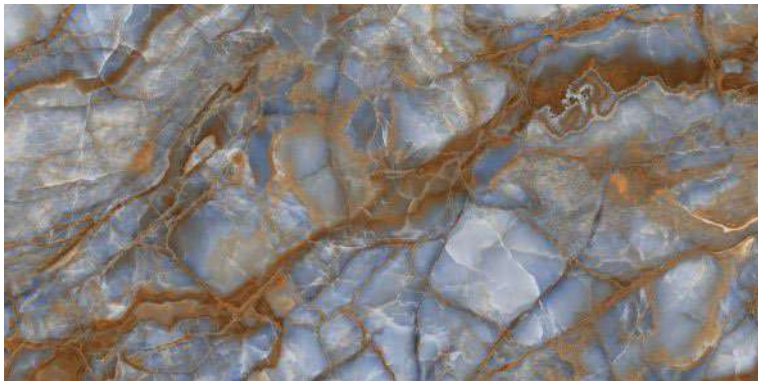

600x1200mm
Thickness: 9mm