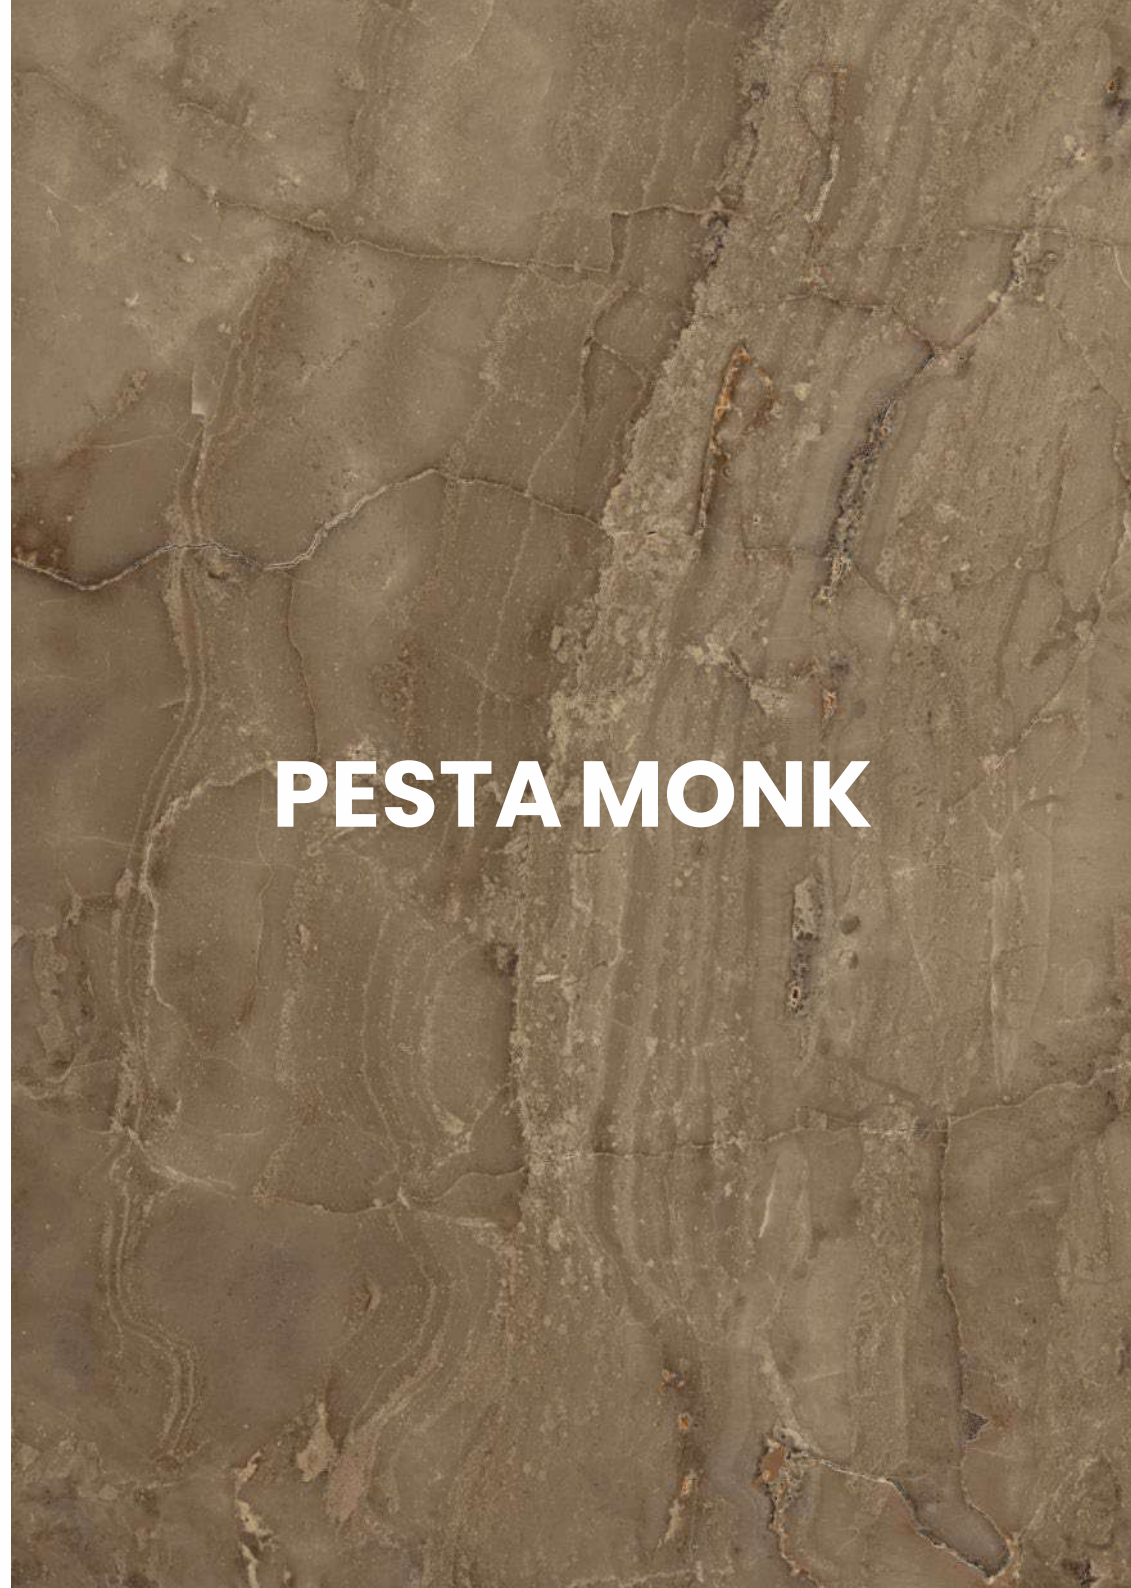

PESTA MONK

Polished Glazed
Vitrified Tiles

SUPREMACY
SERIES

PESTA MONK