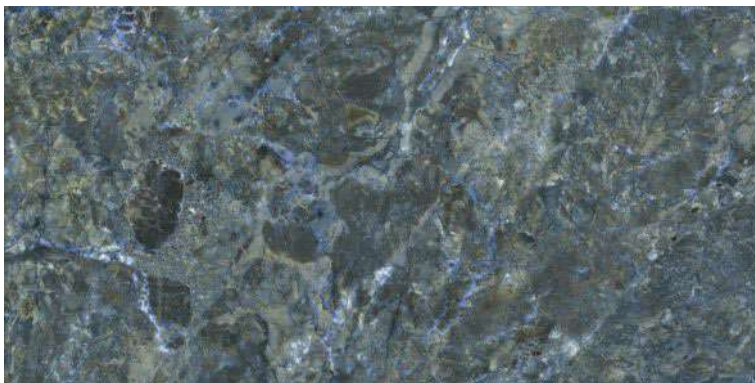

600x1200mm
Thickness: 9mm