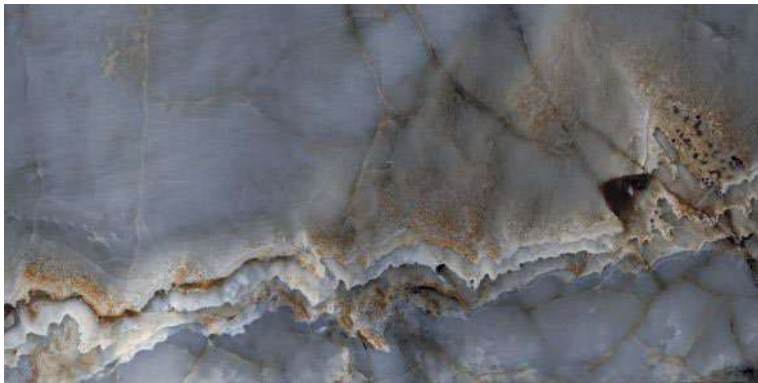

**BORA BORA BLUE**

Polished Glazed  
Vitrified Tiles

**SUPREMACY**  
SERIES

**BORA BORA BLUE**

600x1200mm  
Thickness: 9mm

**CONTUSE BLUE**

Polished Glazed  
Vitrified Tiles

**SUPREMACY**  
SERIES