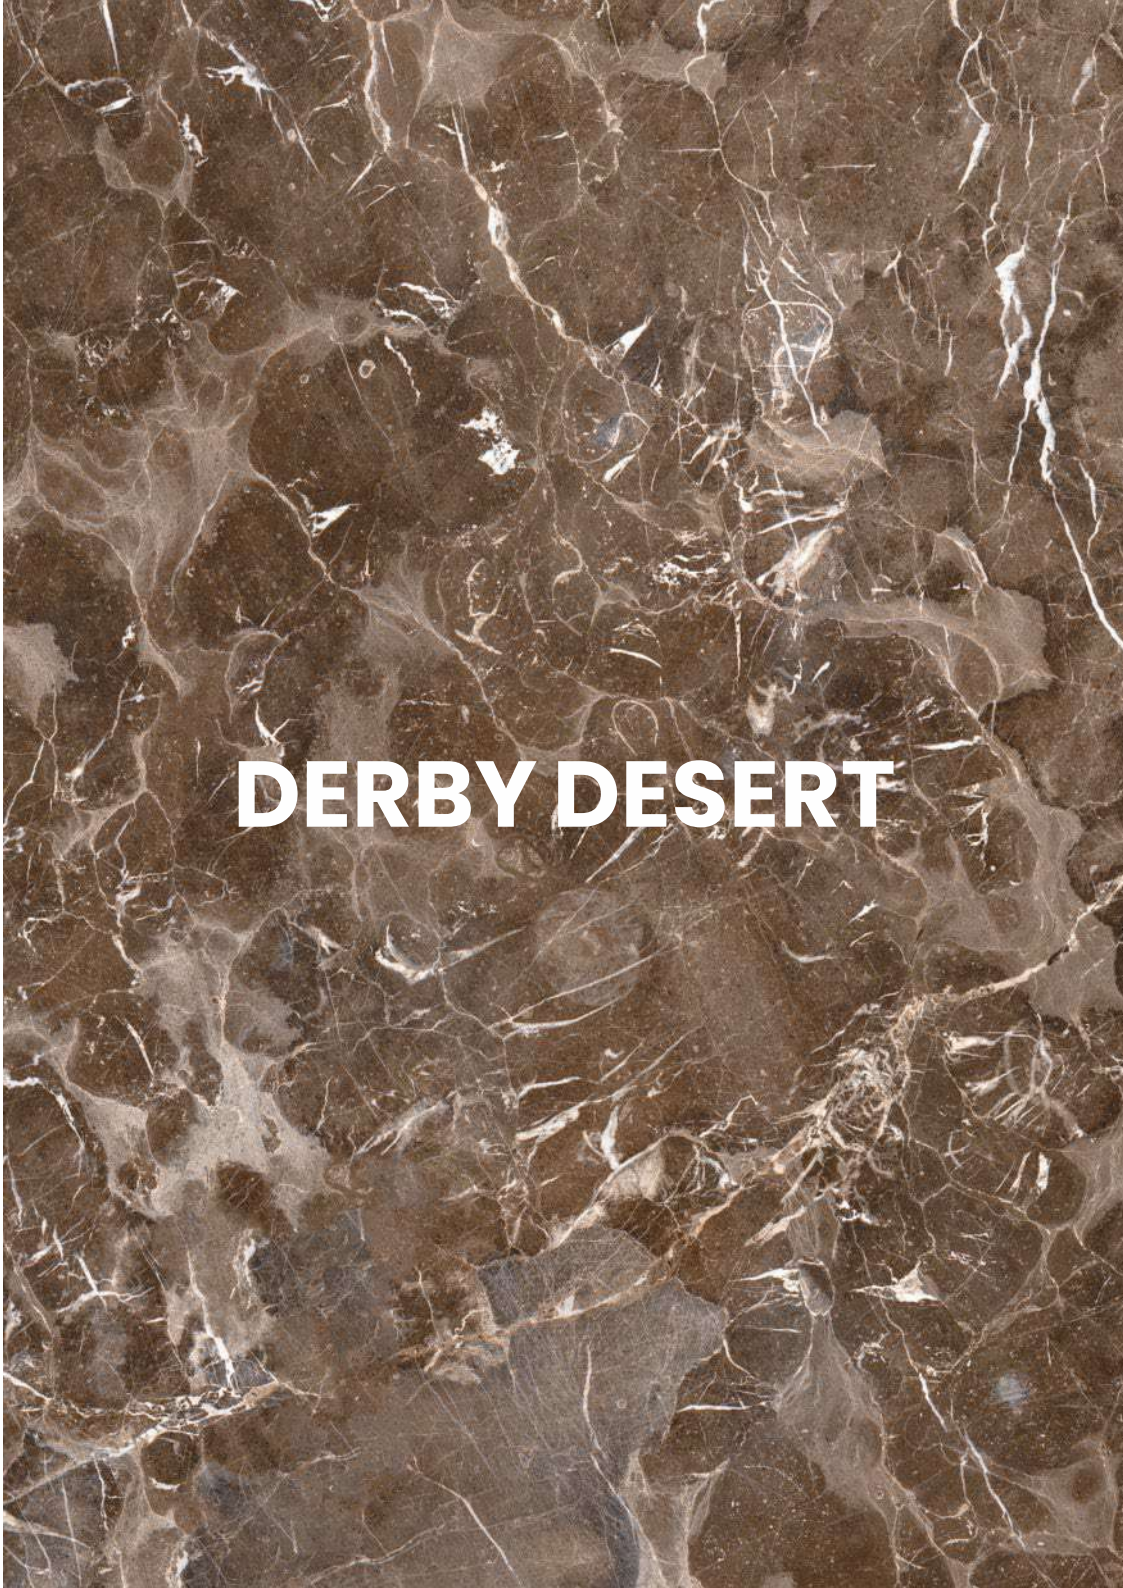

DERBY DESERT

Polished Glazed
Vitrified Tiles

SUPREMACY
SERIES