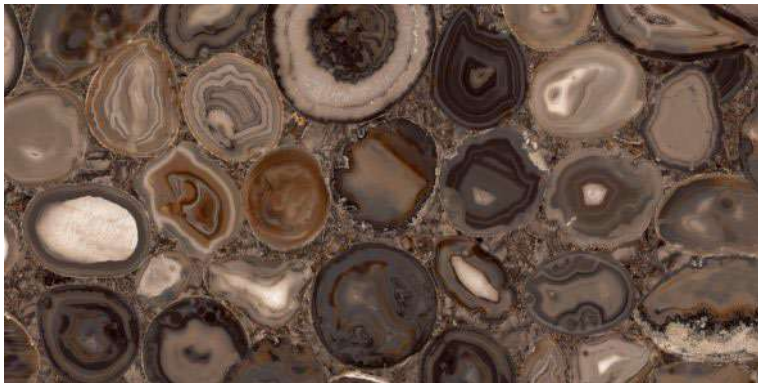

## **COMPILATION OF HIGH GLOSS SURFACES**

600x1200mm  
Thickness: 9mm

**ALASKA WHITE**

Polished Glazed  
Vitrified Tiles

**SUPREMACY**  
SERIES

**ALASKA WHITE**

RANDOM DESIGN

ECO FRIENDLY

HIGH STRENGTH

LOW MAINTENANCE

600x1200mm  
Thickness: 9mm

ALDO BROWN

Polished Glazed  
Vitrified Tiles

SUPREMACY  
SERIES

ALDO BROWN

600x1200mm  
Thickness: 9mm

ALDO FROST

Polished Glazed  
Vitrified Tiles

SUPREMACY  
SERIES

ALDO FROST

600x1200mm  
Thickness: 9mm

**ARIZONA STONE**

Polished Glazed  
Vitrified Tiles

**SUPREMACY**  
SERIES

LARK SILVER

600x1200mm  
Thickness: 9mm

LARK WHITE

Polished Glazed  
Vitrified Tiles

SUPREMACY  
SERIES

LARK WHITE

600x1200mm  
Thickness: 9mm

LIVID GOLD