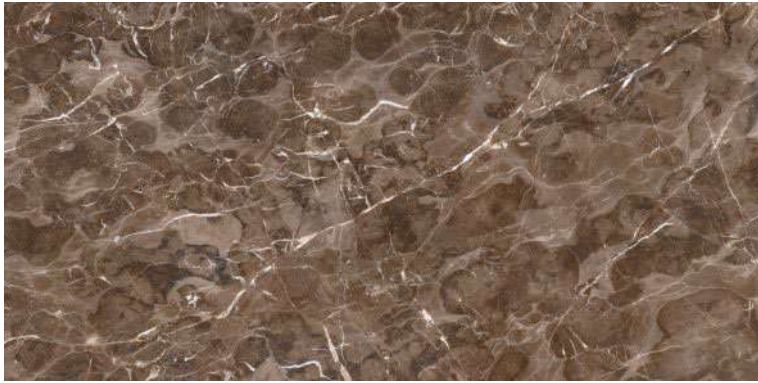

600x1200mm  
Thickness: 9mm

**CRAG GREY**

Polished Glazed  
Vitrified Tiles

**SUPREMACY**  
SERIES

**CRAG GREY**

600x1200mm  
Thickness: 9mm

**DERBY DESERT**

Polished Glazed  
Vitrified Tiles