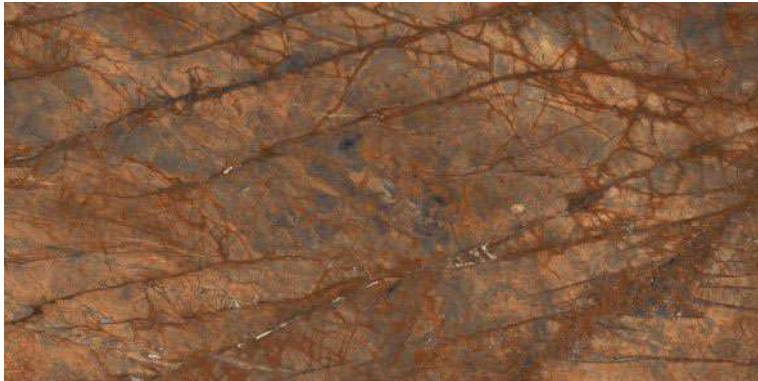

**PESTA ZEN**

600x1200mm  
Thickness: 9mm

**ROSS SILVER**

Polished Glazed  
Vitrified Tiles

**SUPREMACY**  
SERIES

**ROSS SILVER**

600x1200mm  
Thickness: 9mm

**ROSS SUNSET**