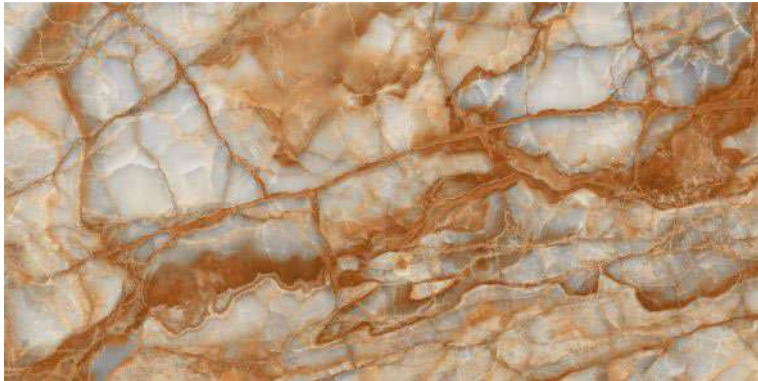

**JETTY BROWN**

Polished Glazed  
Vitrified Tiles

**SUPREMACY**  
SERIES

**JETTY BROWN**

600x1200mm  
Thickness: 9mm

LARK SILVER

Polished Glazed  
Vitrified Tiles

SUPREMACY  
SERIES

LARK SILVER

600x1200mm  
Thickness: 9mm

LARK WHITE

Polished Glazed  
Vitrified Tiles

SUPREMACY  
SERIES

LARK WHITE

600x1200mm  
Thickness: 9mm

LIVID GOLD