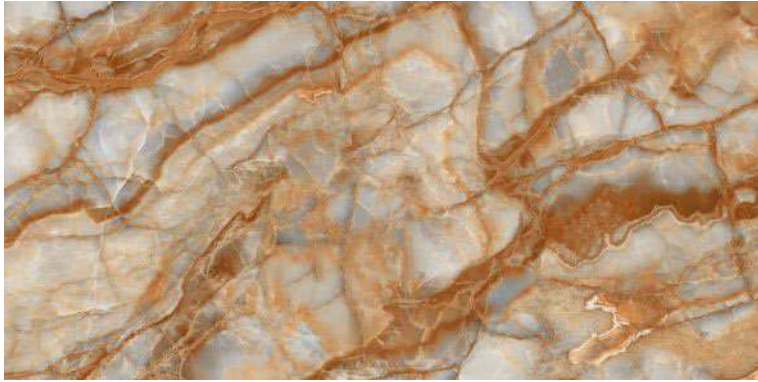

LARK SILVER

600x1200mm  
Thickness: 9mm

LARK WHITE

Polished Glazed  
Vitrified Tiles

SUPREMACY  
SERIES

LARK WHITE

600x1200mm  
Thickness: 9mm

LIVID GOLD