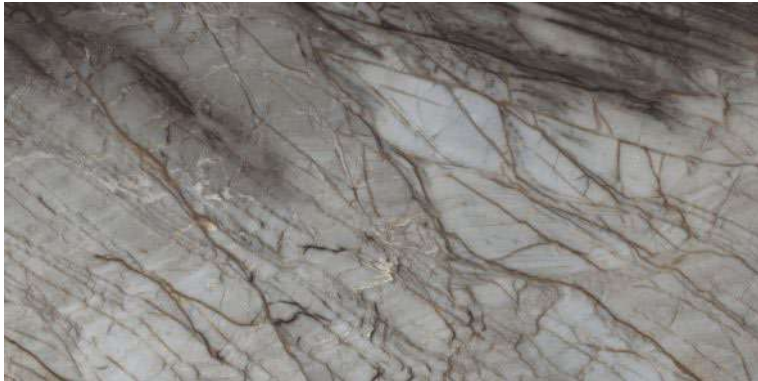

600x1200mm
Thickness: 9mm