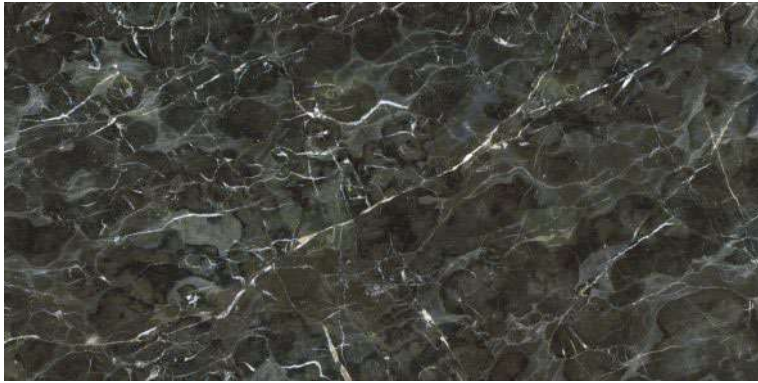

**SUPREMACY**  
SERIES

**DERBY DESERT**

RANDOM DESIGN

ECO FRIENDLY

HIGH STRENGTH

LOW MAINTENANCE

600x1200mm  
Thickness: 9mm

**DERBY FLOSS**