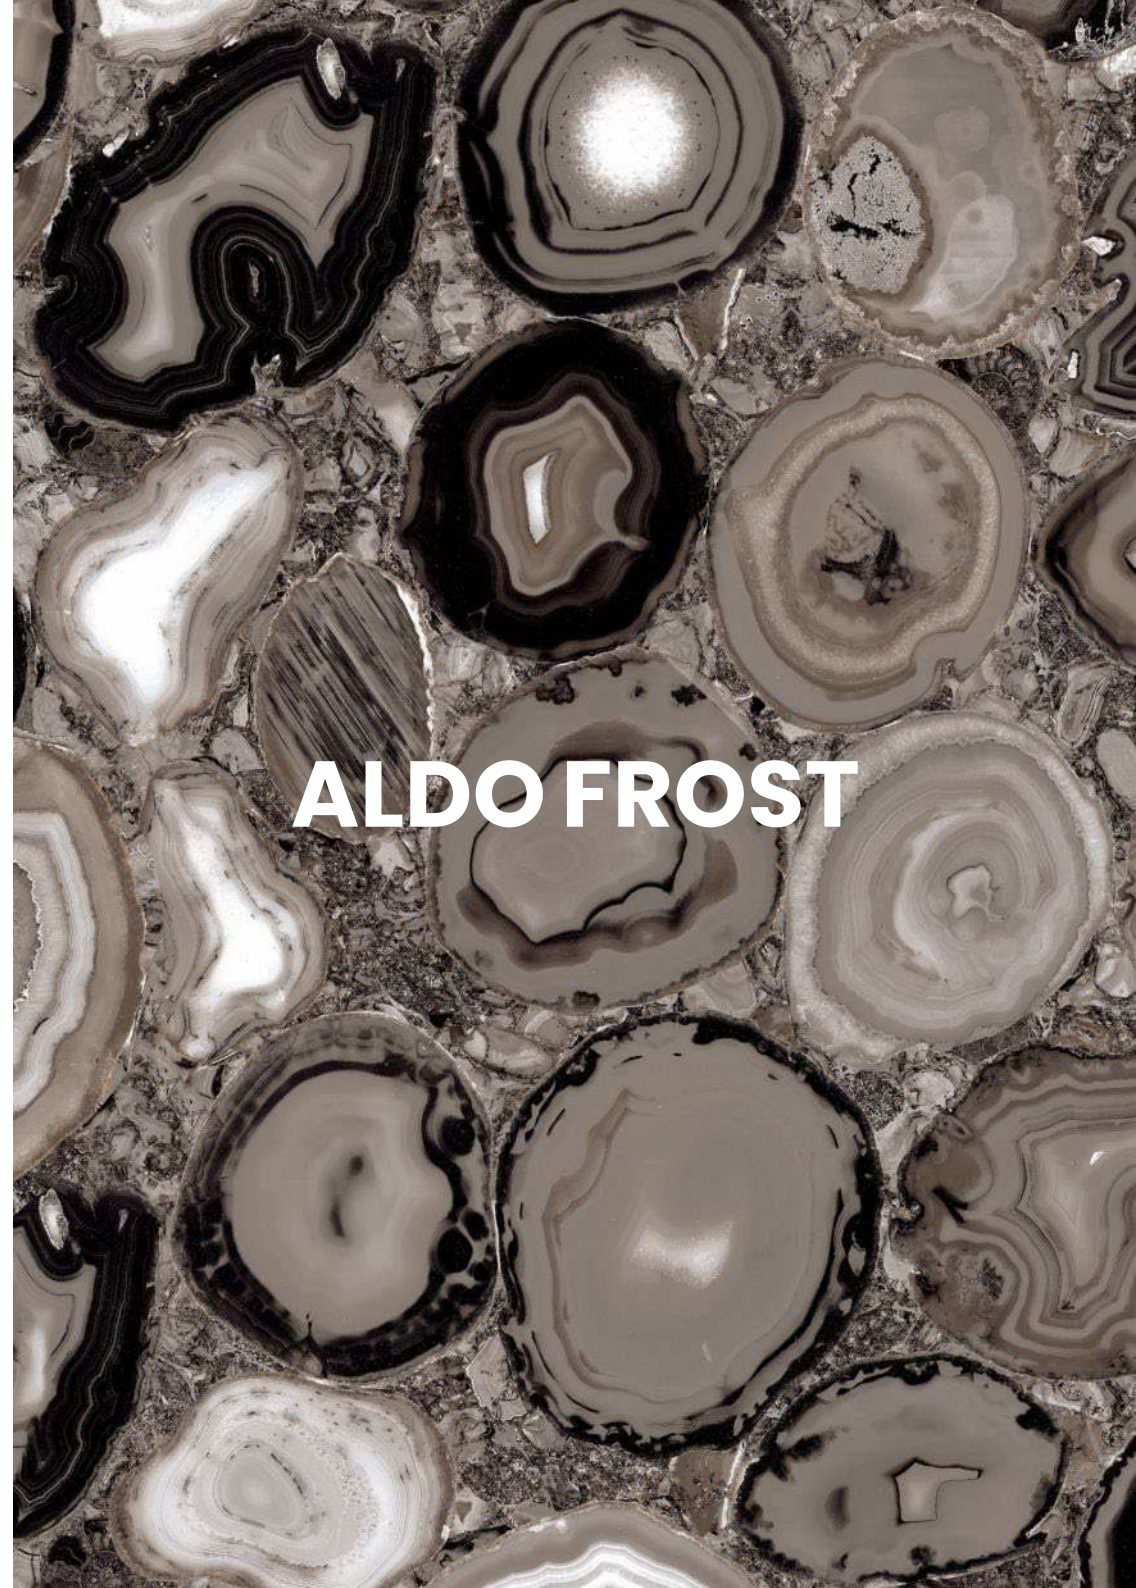

ALDO FROST

Polished Glazed  
Vitrified Tiles

SUPREMACY  
SERIES

ALDO FROST

600x1200mm  
Thickness: 9mm

**ARIZONA STONE**

Polished Glazed  
Vitrified Tiles

**SUPREMACY**  
SERIES