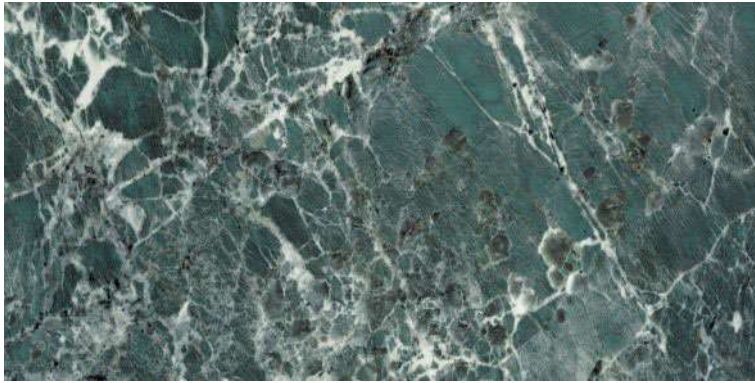

**SUPREMACY**  
SERIES

**ATOLINI COFFEE**

600x1200mm  
Thickness: 9mm

**BERYL NATURAL**

Polished Glazed  
Vitrified Tiles

**SUPREMACY**  
SERIES

**BERYL NATURAL**

600x1200mm  
Thickness: 9mm