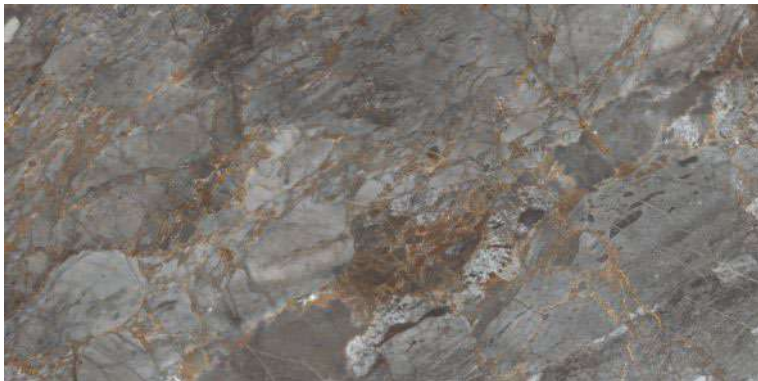

600x1200mm
Thickness: 9mm