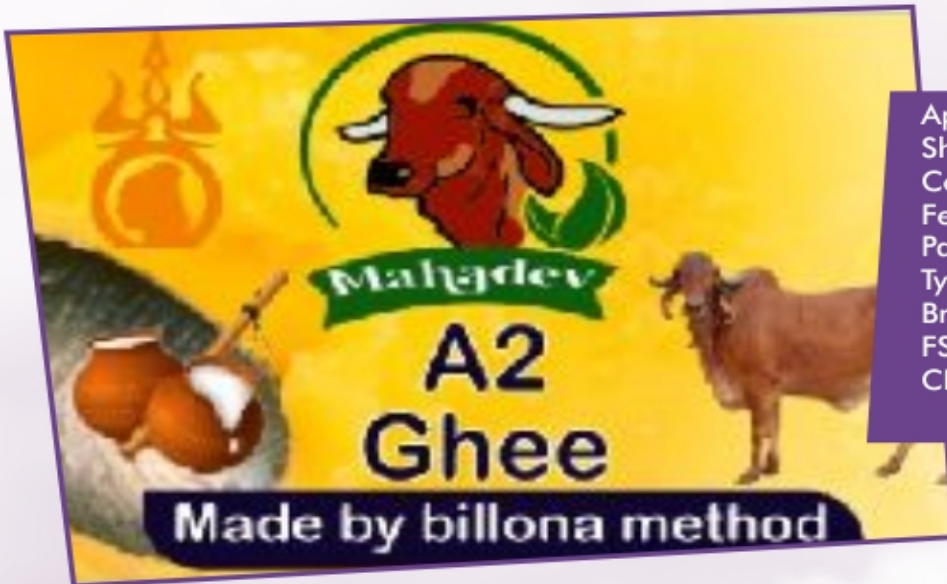

DESI COW GHEE

Application : Cooking, Worship
Shelf Life : 1 year
Color : Light Yellow
Feature : Healthy, Nutritious
Packaging Type : Glass Jar, Plastic Jar
Brand : Mahadev Dairy
FSSAI CERTIFIED : Reg. ID :- 2072201400007