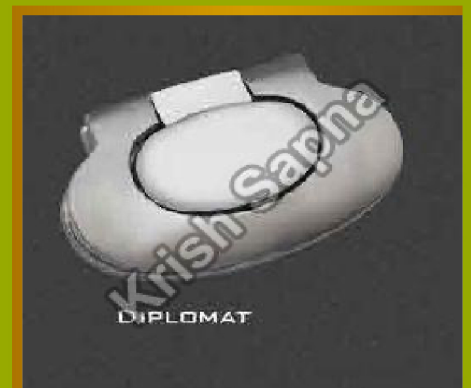

## GODOWN & SHUTTER LOCKS

10 Turn Shutter Lock

Zig-Zag Shutter Lock

## DOOR HANDLES

American Door Handle

H Type Glass Door Handle

S Type Glass Door Handle

## OTHER PRODUCTS

Door Holder

Mortise Locks

Zinc Chest Handles