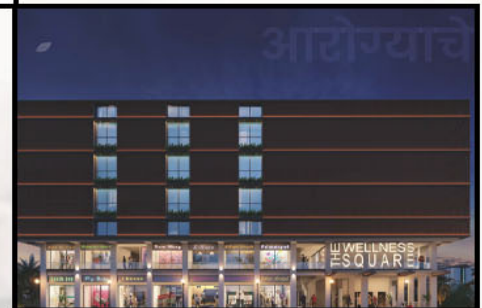

510 Sq.ft. Commercial Shops For Sale In Pathardi Phata, Nashik