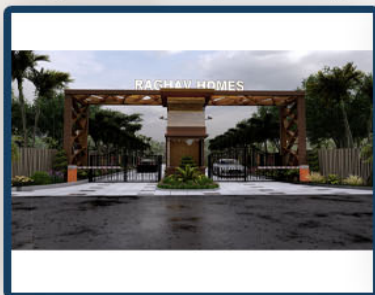

Commercial Lands /Inst. Land For Sale In Mahindra SEZ, Jaipur (122.22 Sq. Yards)