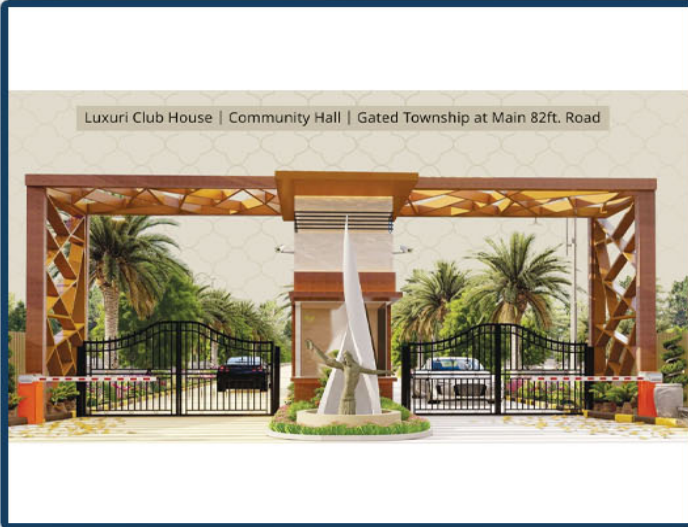

## Raghav Homes

📍 Jafrabad Nearby Flipkart Warehouse, Mahindra SEZ, Jaipur, Rajasthan

Project Type	Price
Residential Plot	19.90 Lac - 99.50 Lac
Area Range	Location
100 - 500 Sq. Yards	Mahindra SEZ, Jaipur, Rajasthan
Possession Status	
Ready to Move	