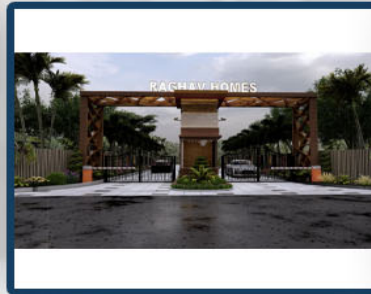

Residential Plot For Sale In Agra Road, Jaipur (341.30 Sq. Yards)