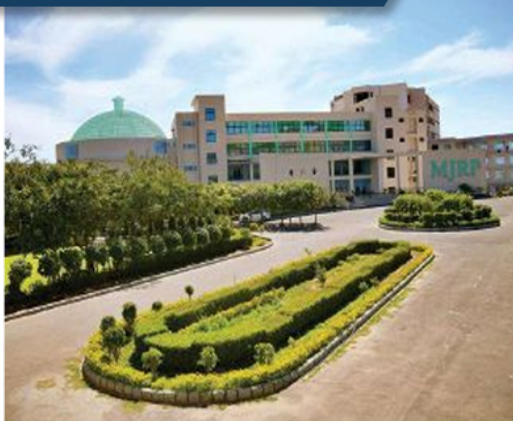

111 Sq. Yards Residential Plot For Sale In Amer, Jaipur

📍 Near Nims University, Delhi Road, Jaisingh Naga, Amer, Jaipur

Plot / Land Area : 111 Sq.Yards

Property Type : Residential Plot